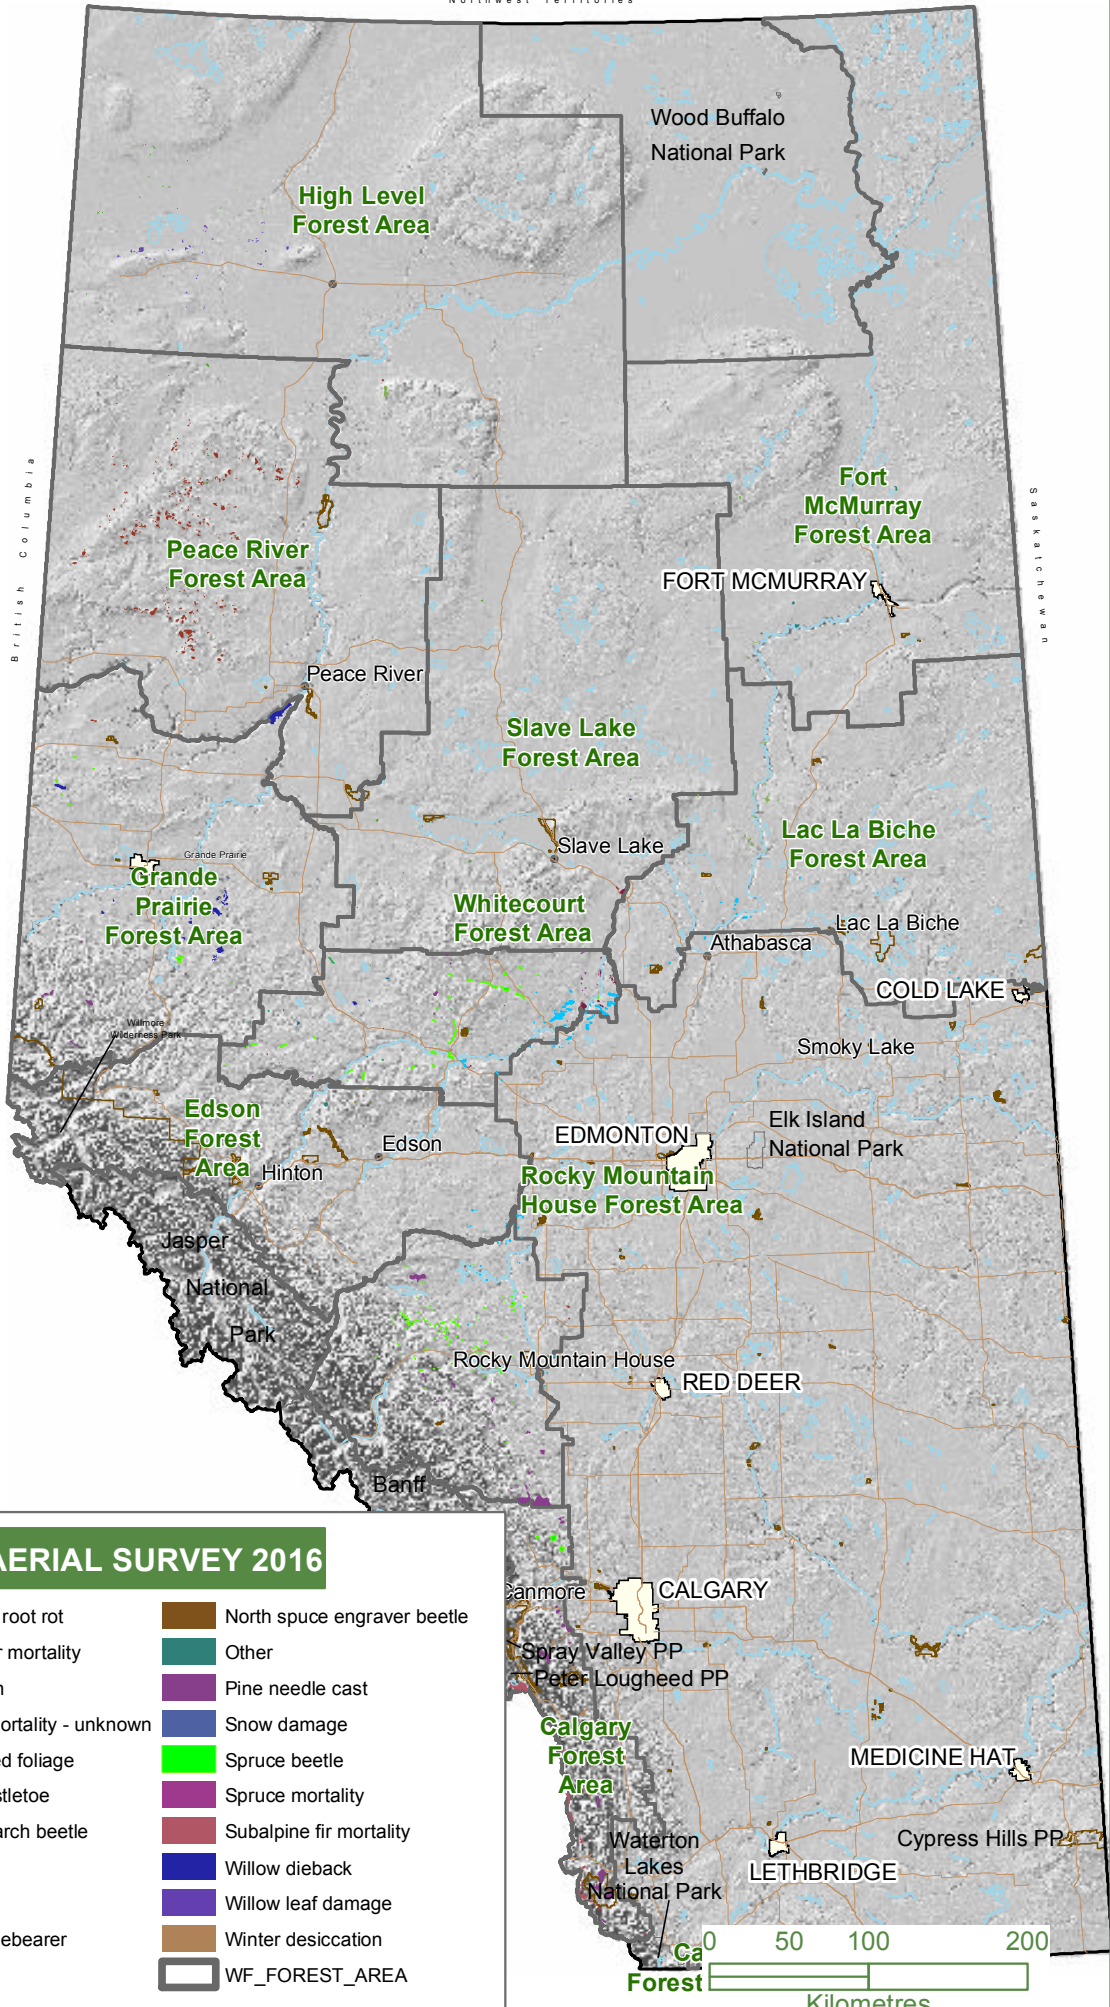

Northwest Territories

AERIAL SURVEY 2016

- | | |
|-----------------------------|------------------------------|
| Armillaria root rot | North spruce engraver beetle |
| Balsam fir mortality | Other |
| Blowdown | Pine needle cast |
| Conifer mortality - unknown | Snow damage |
| Desiccated foliage | Spruce beetle |
| Dwarf mistletoe | Spruce mortality |
| Eastern larch beetle | Subalpine fir mortality |
| Flooding | Willow dieback |
| Landslide | Willow leaf damage |
| Larch casebearer | Winter desiccation |
| Lightning | WF_FOREST_AREA |