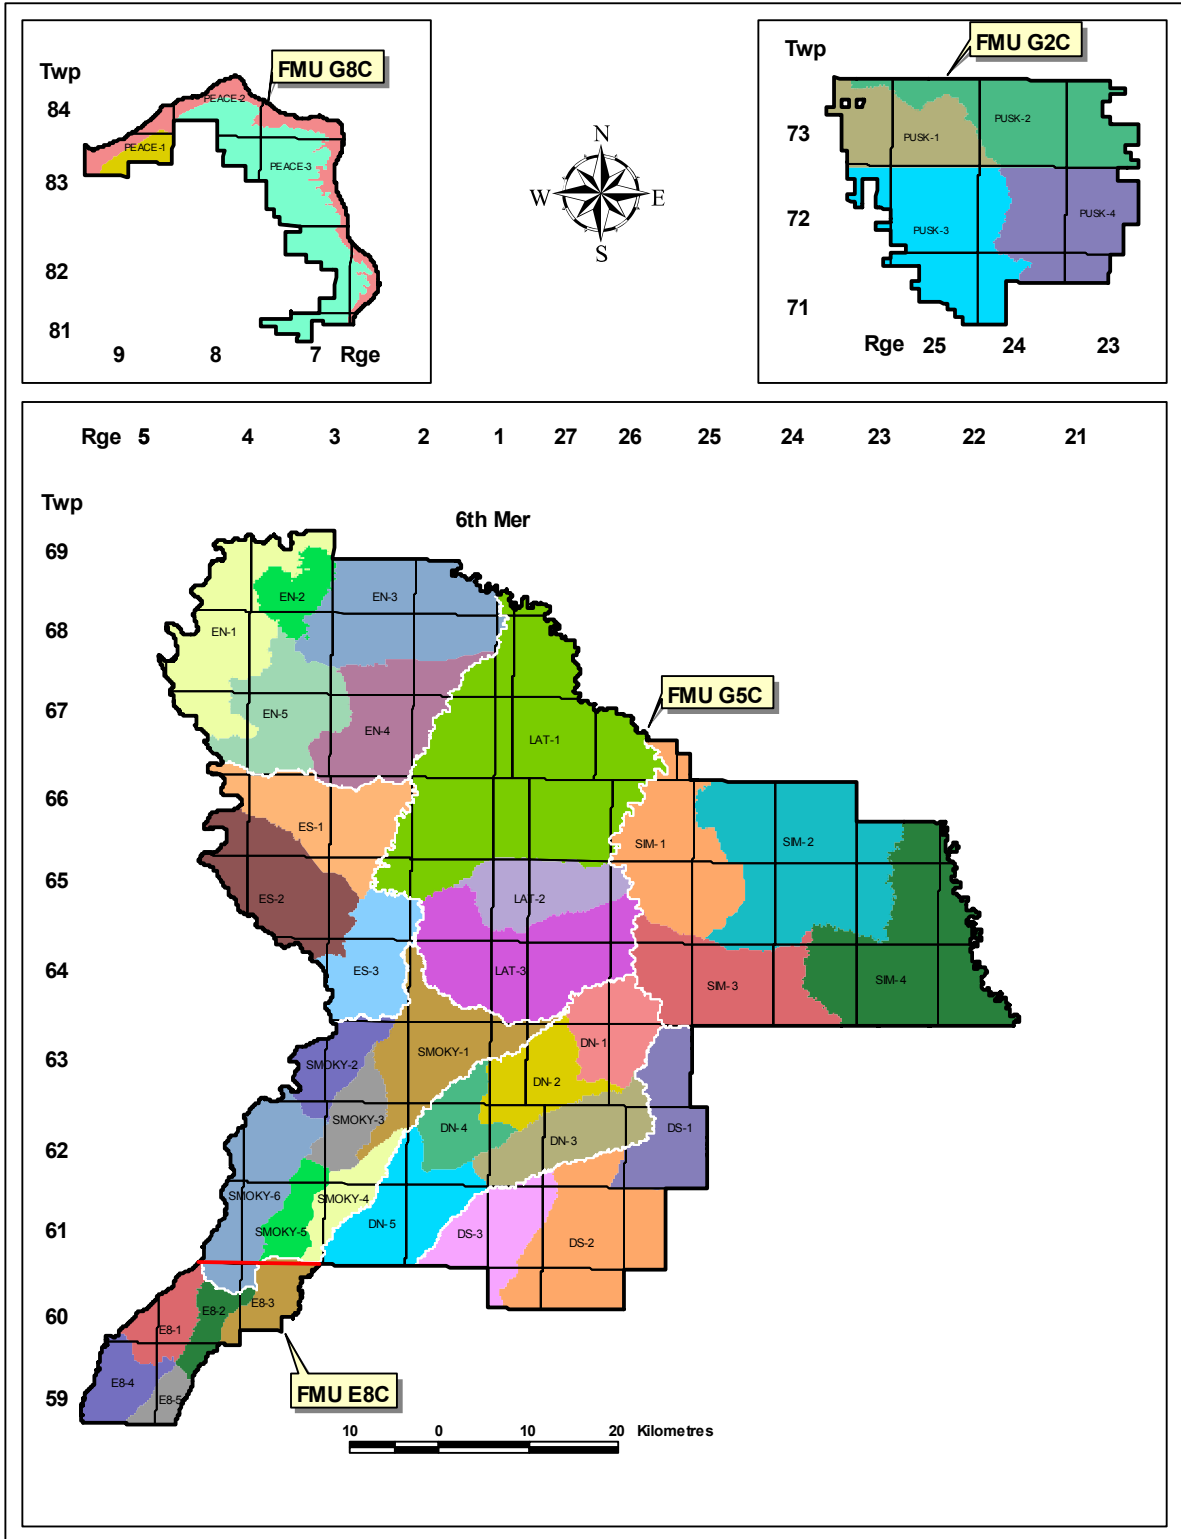

Map 1. Trumpeter Swan Sites

Map 2. Caribou Area Sites

Map 3. Rare Physical Environments

Map 4. Eastern Slopes

Map 5. Natural Subregions

Map 6. Operational Units

Map 7. Operational Subunits

Map 8. 20-Year Harvest Sequence