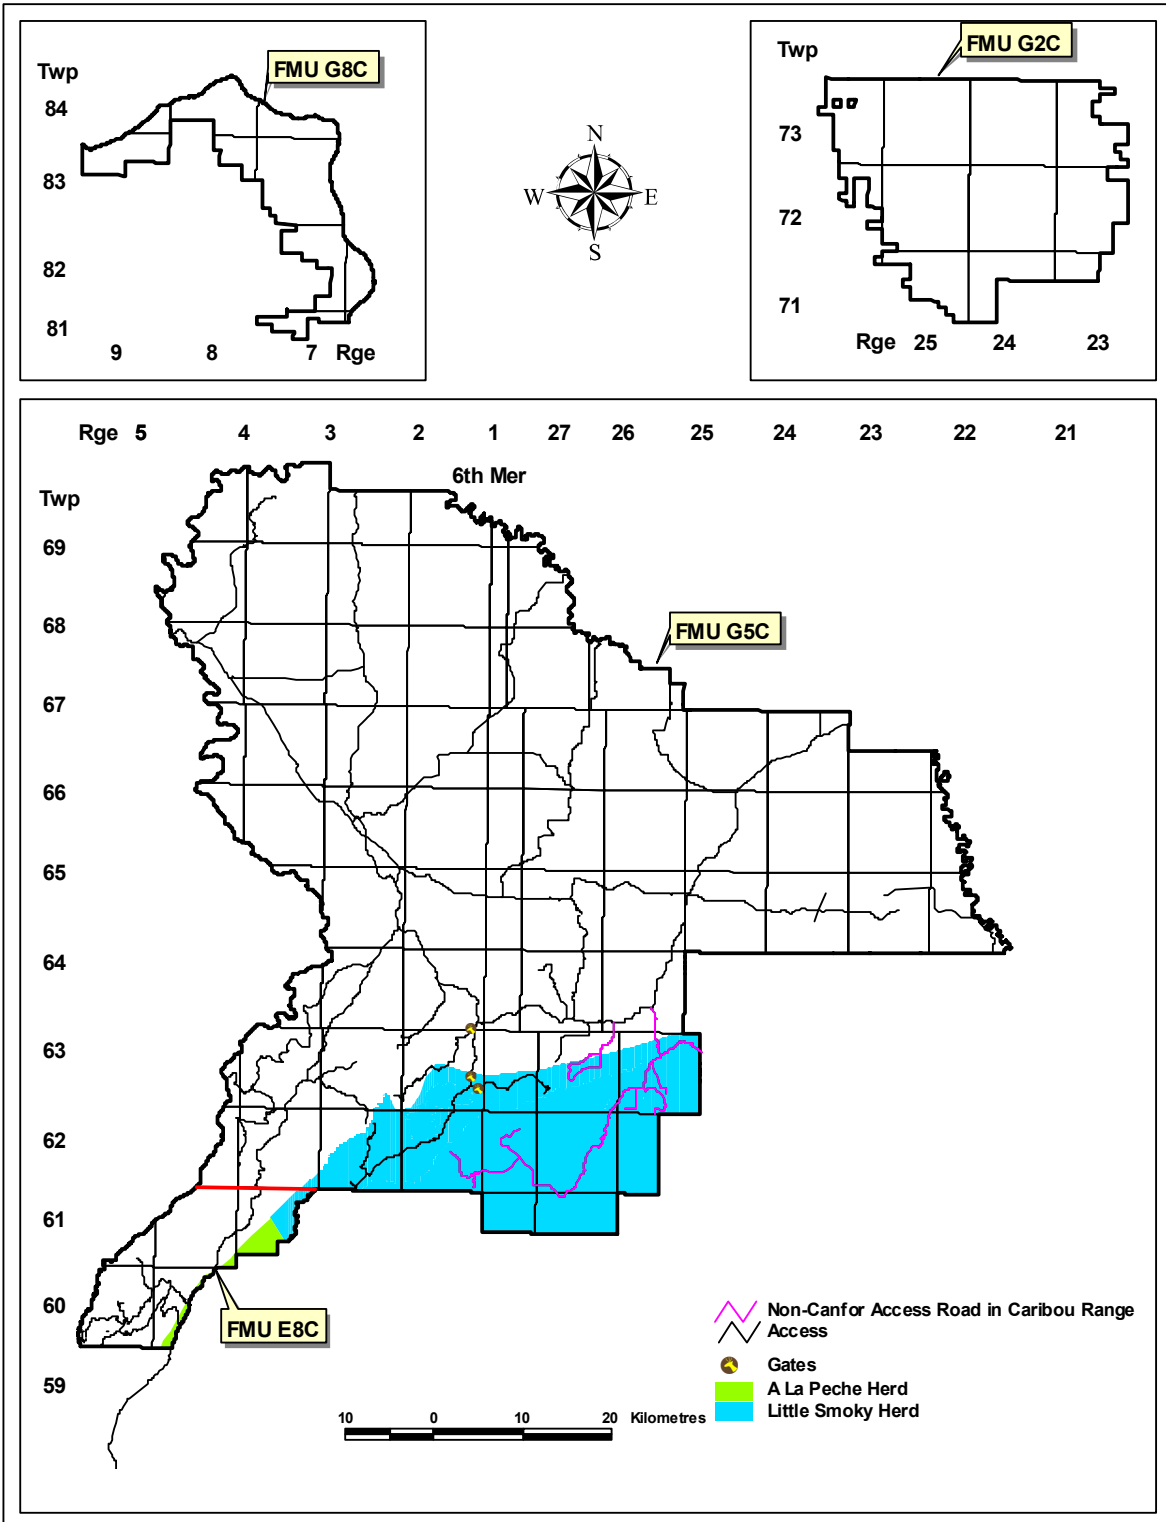

Map 1. Trumpeter Swan Sites

Map 2. Caribou Area Sites

Map 3. Rare Physical Environments

Map 4. Eastern Slopes

Map 5. Natural Subregions

Map 6. Operational Units

Map 7. Operational Subunits

Map 8. 20-Year Harvest Sequence