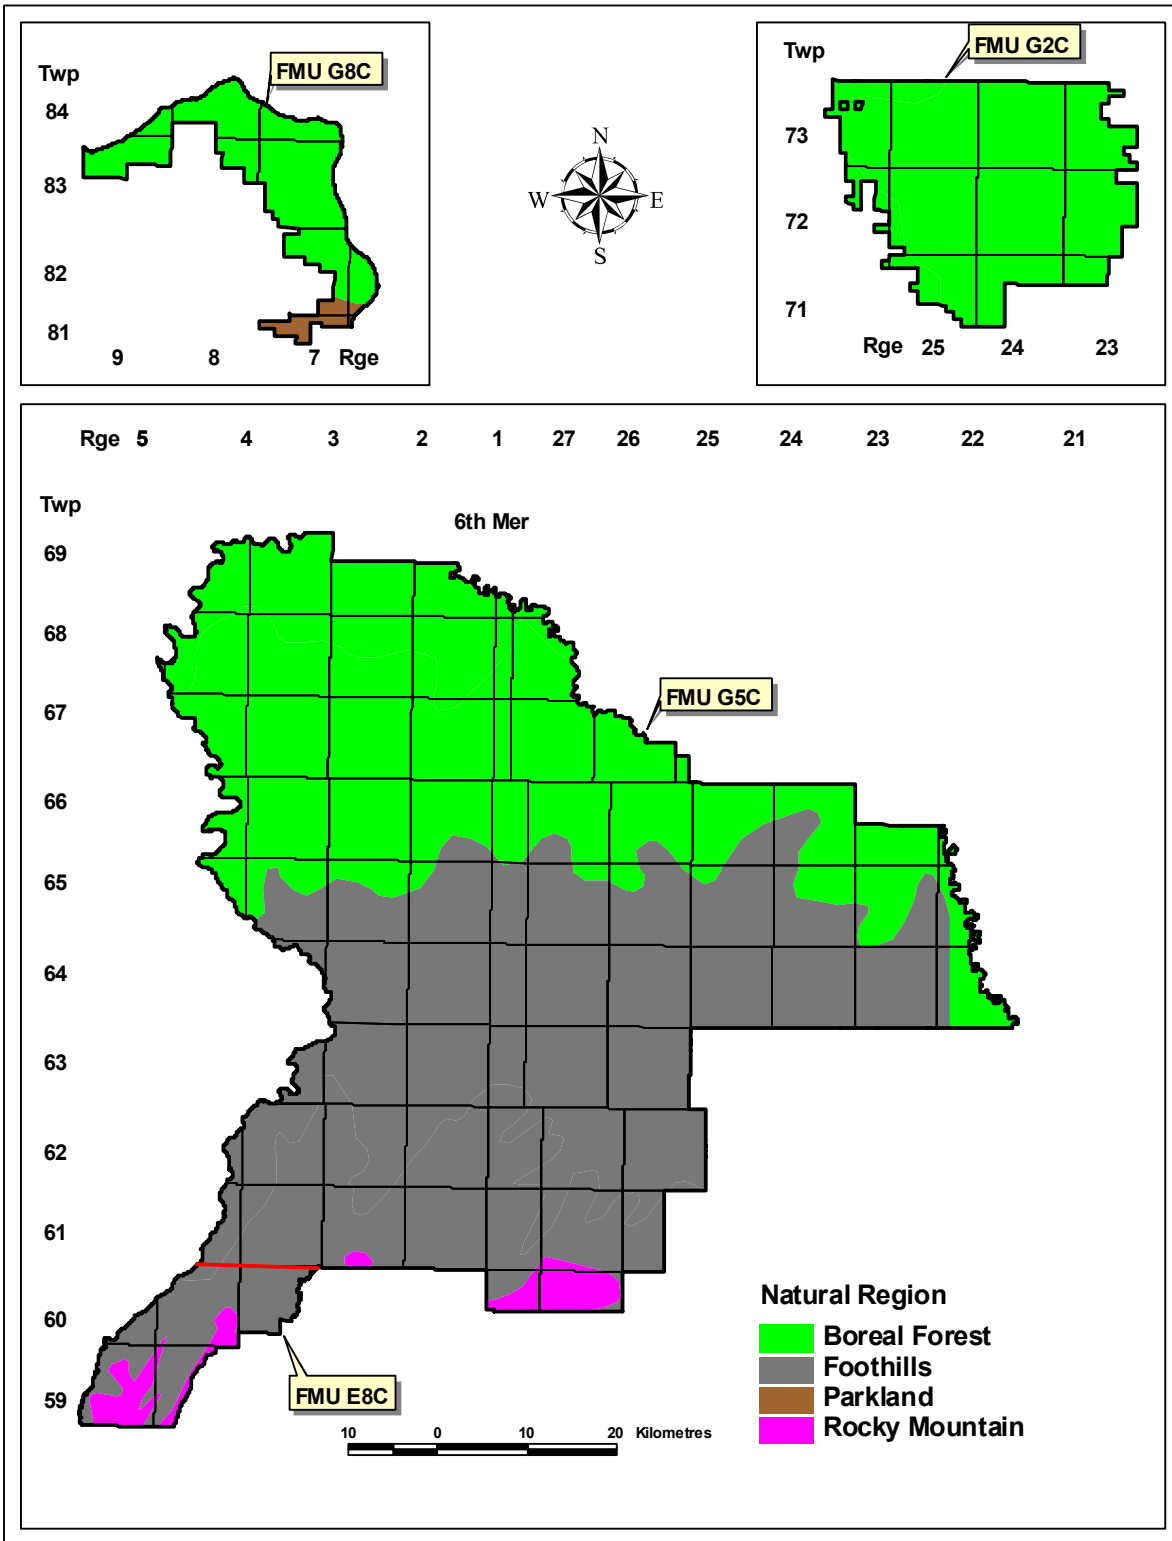

Map 1. Trumpeter Swan Sites

Map 2. Caribou Area Sites

Map 3. Rare Physical Environments

Map 4. Eastern Slopes

Map 5. Natural Subregions

Map 6. Operational Units

Map 7. Operational Subunits

Map 8. 20-Year Harvest Sequence