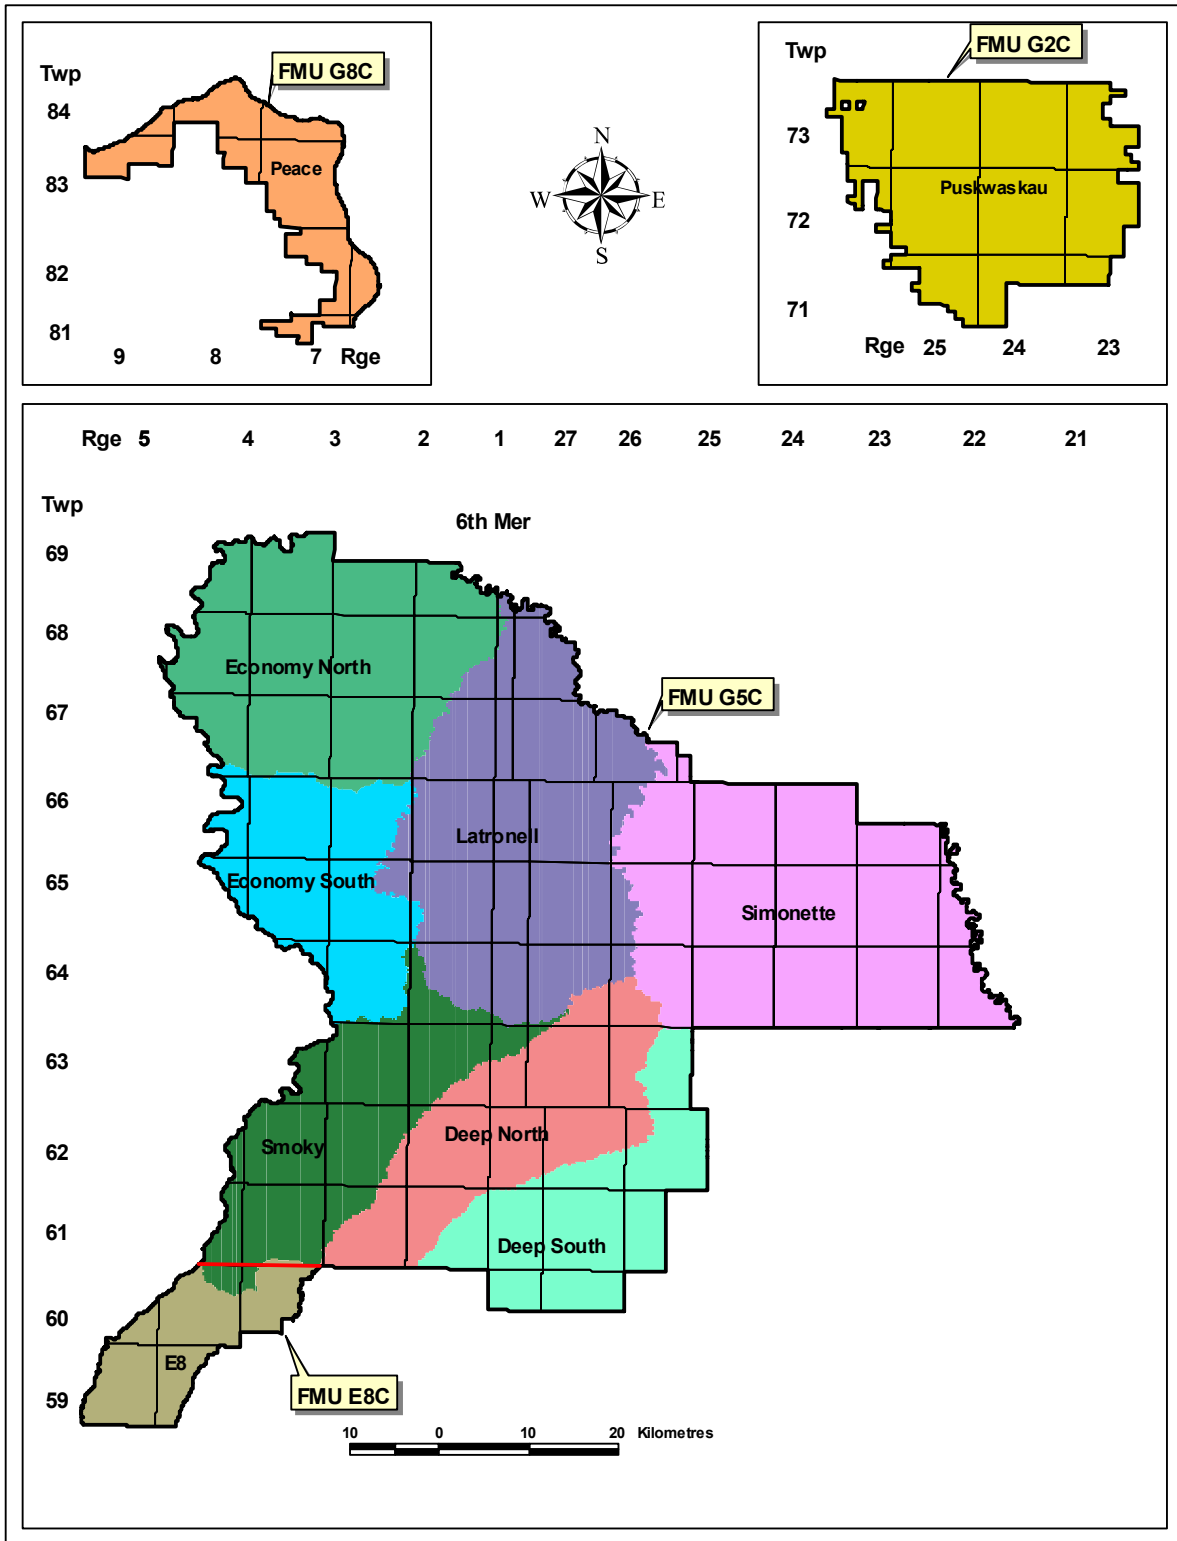

Map 1. Trumpeter Swan Sites

Map 2. Caribou Area Sites

Map 3. Rare Physical Environments

Map 4. Eastern Slopes

Map 5. Natural Subregions

Map 6. Operational Units

Map 7. Operational Subunits

Map 8. 20-Year Harvest Sequence