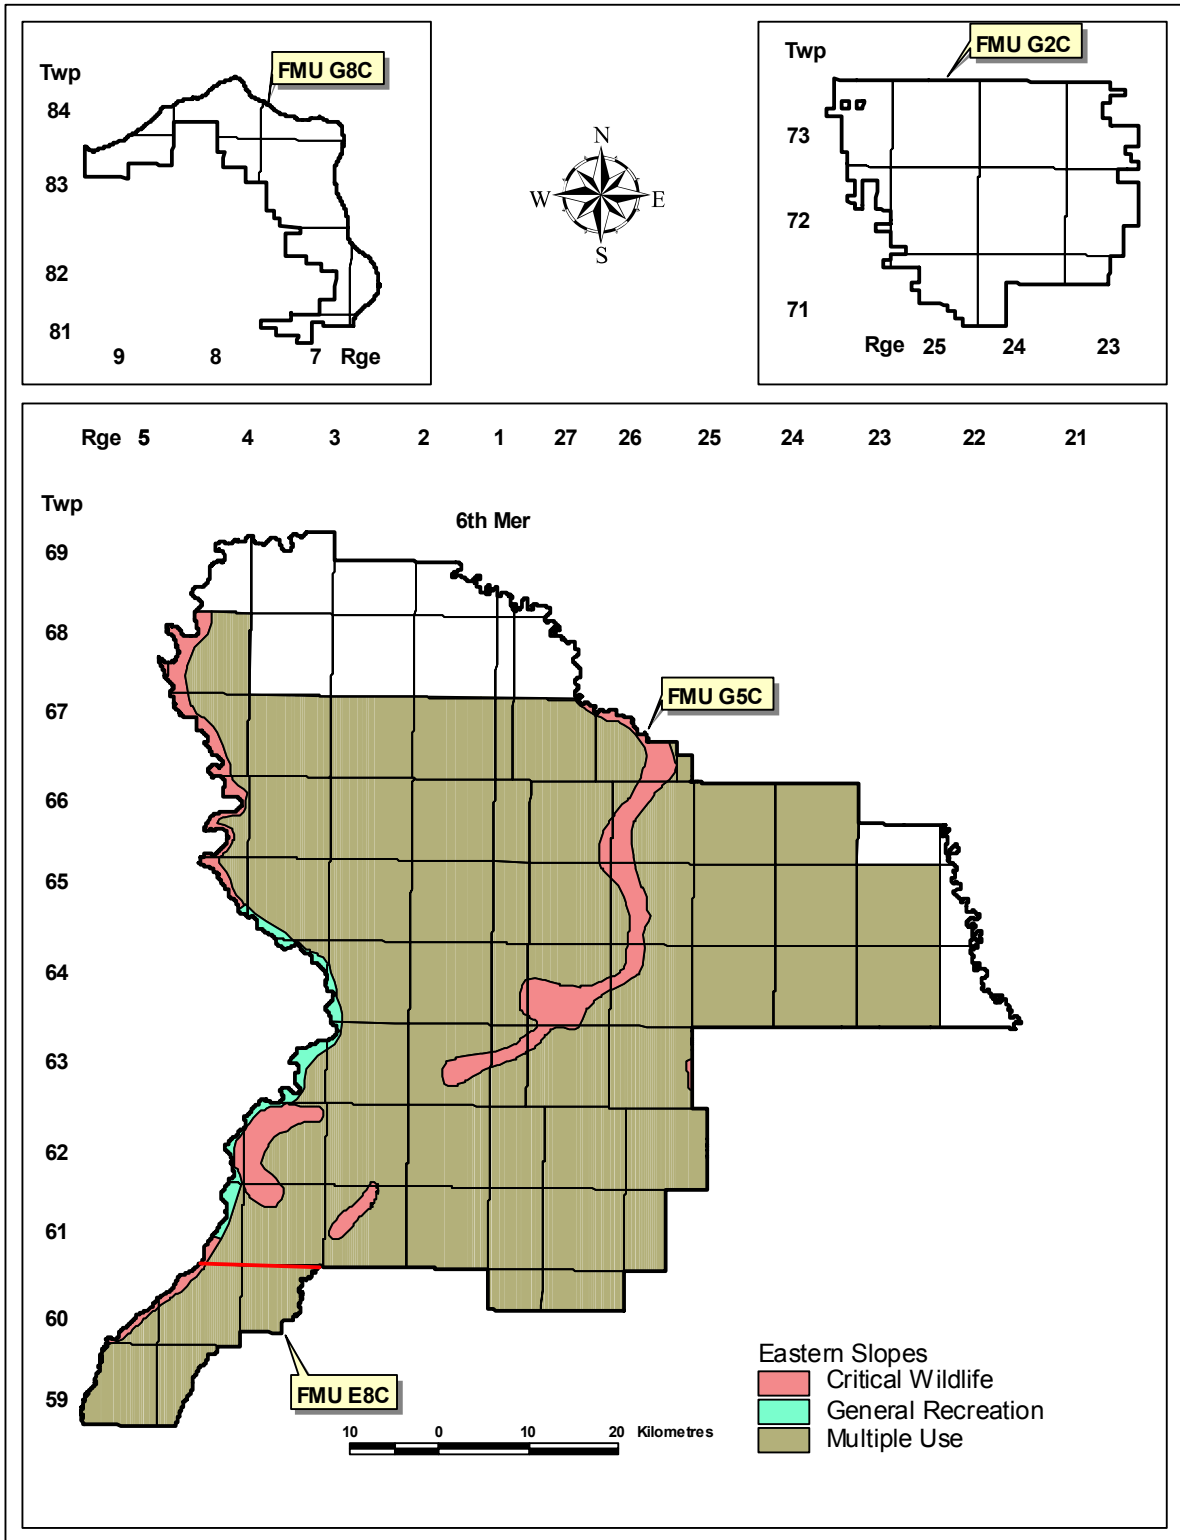

Map 1. Trumpeter Swan Sites

Map 2. Caribou Area Sites

Map 3. Rare Physical Environments

Map 4. Eastern Slopes

Map 5. Natural Subregions

Map 6. Operational Units

Map 7. Operational Subunits

Map 8. 20-Year Harvest Sequence