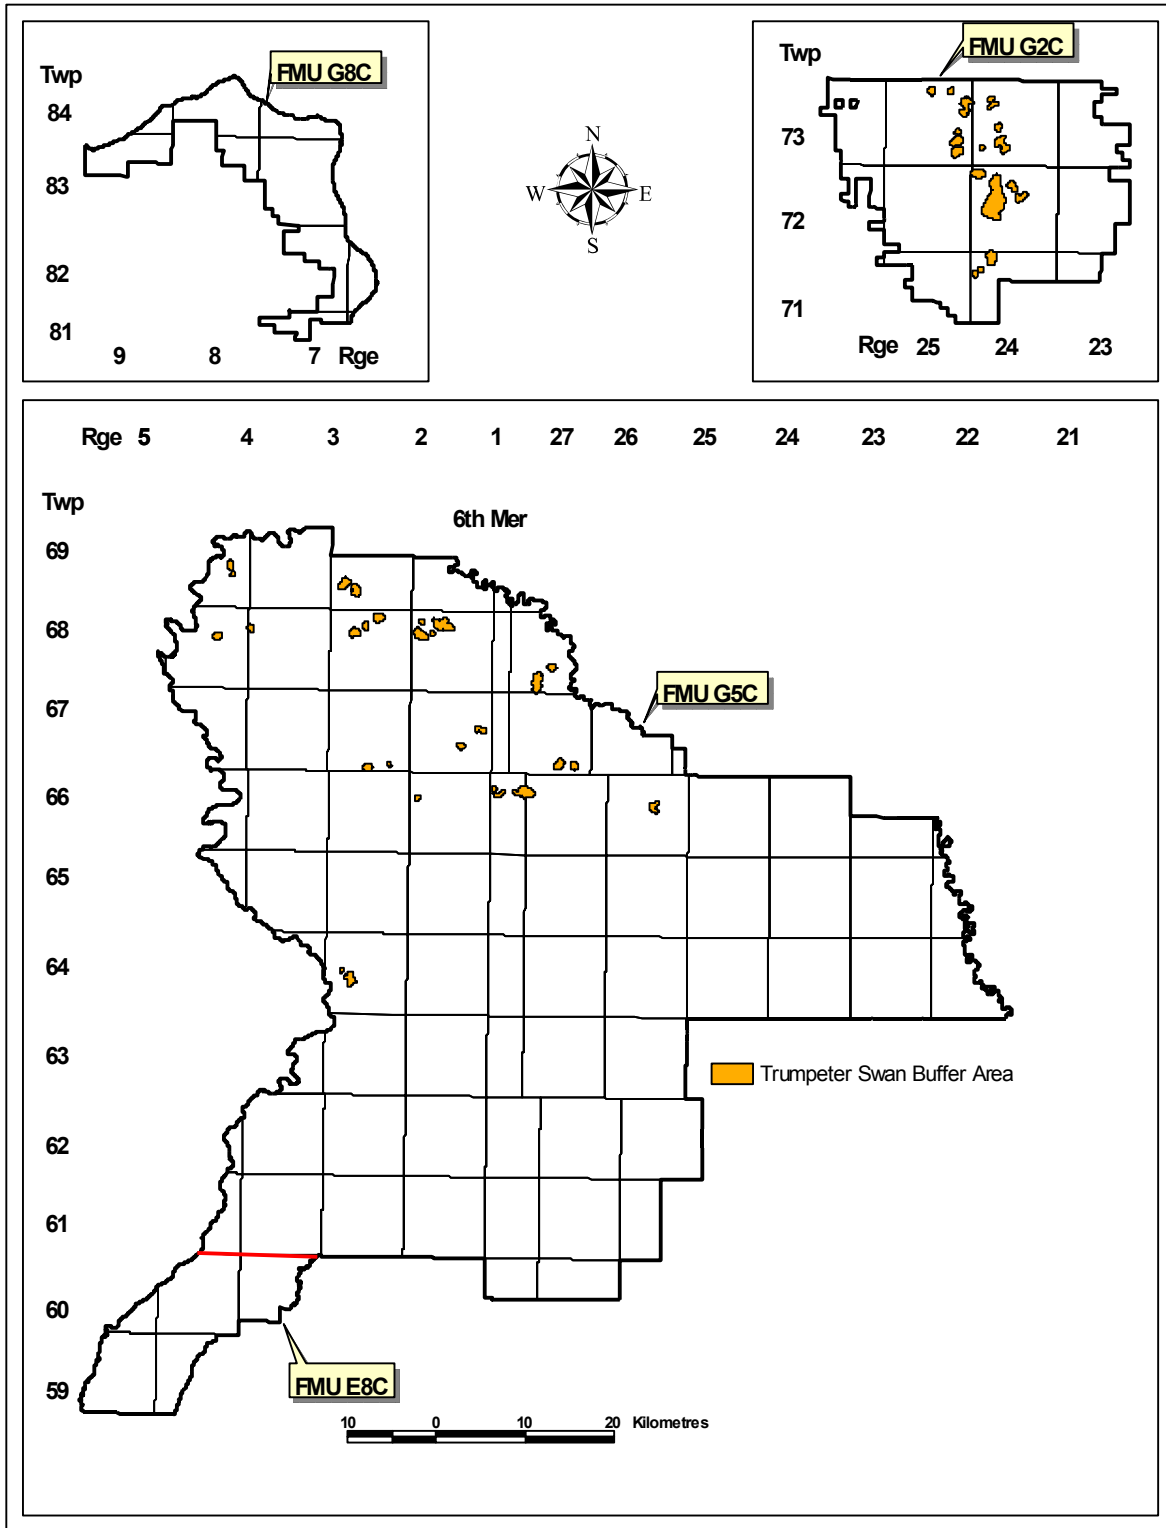

Map 1. Trumpeter Swan Sites

Map 2. Caribou Area Sites

Map 3. Rare Physical Environments

Map 4. Eastern Slopes

Map 5. Natural Subregions

Map 6. Operational Units

Map 7. Operational Subunits

Map 8. 20-Year Harvest Sequence