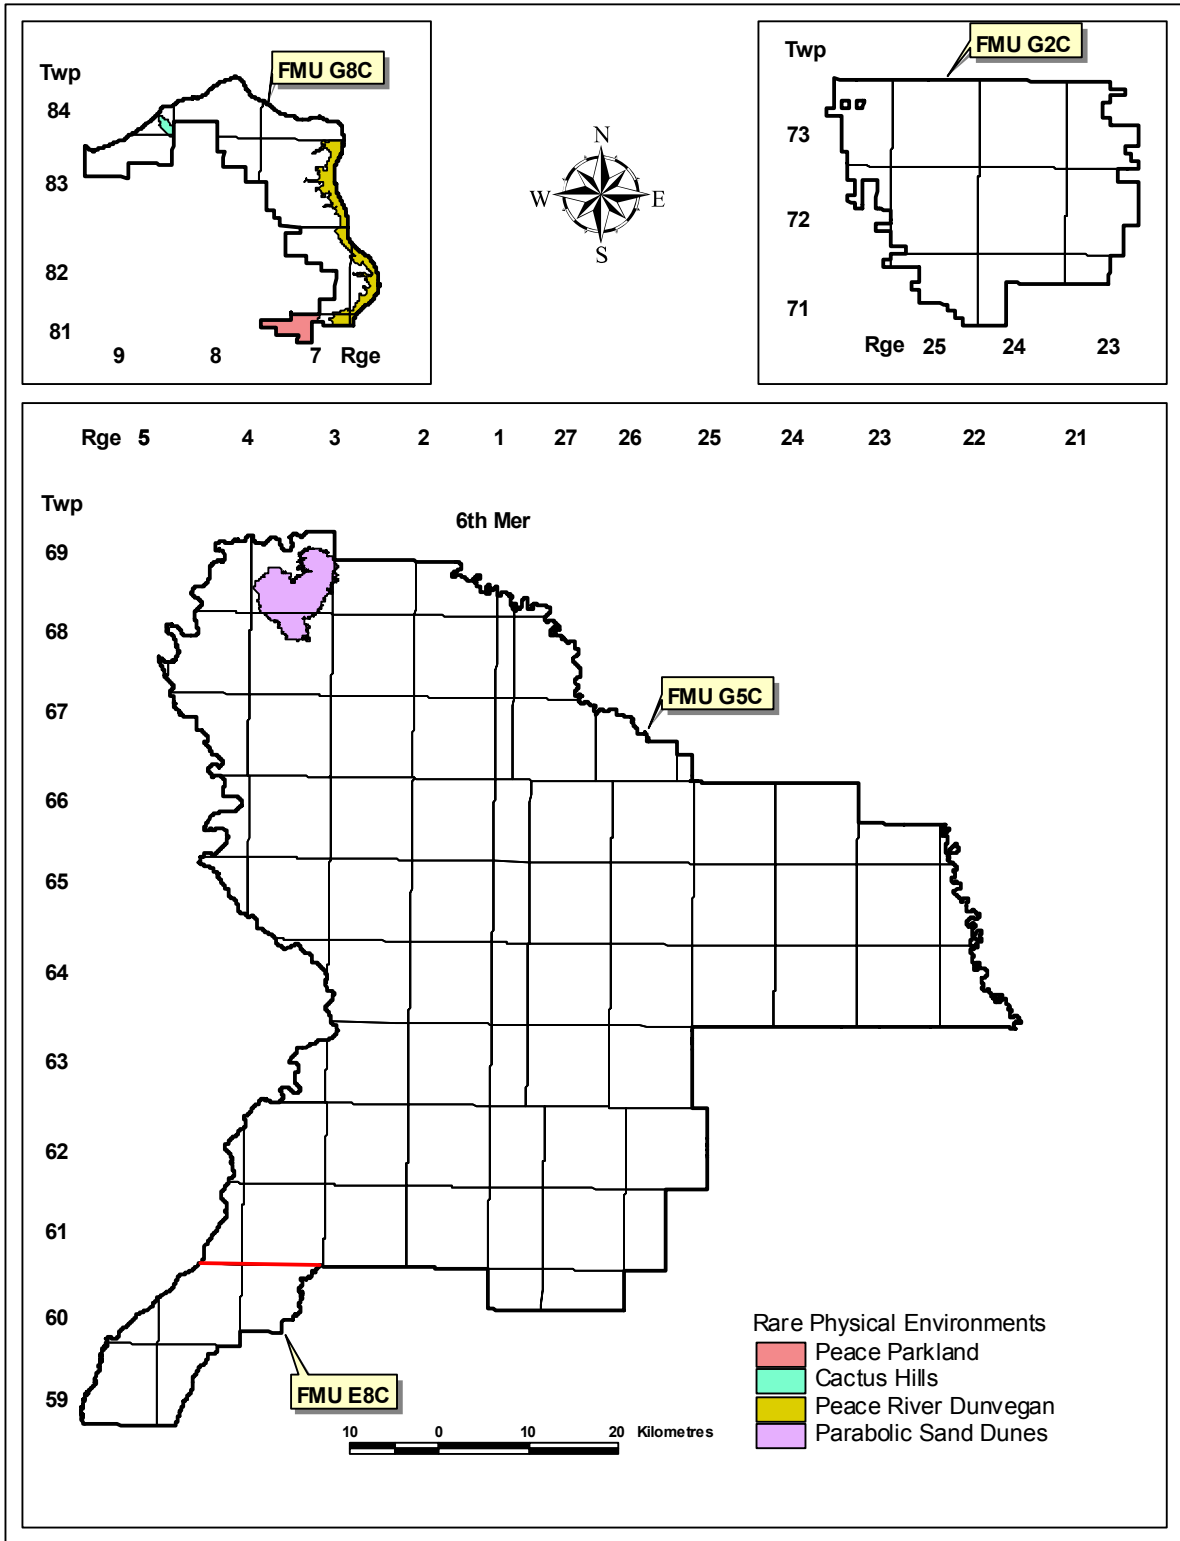

Map 1. Trumpeter Swan Sites

Map 2. Caribou Area Sites

Map 3. Rare Physical Environments

Map 4. Eastern Slopes

Map 5. Natural Subregions

Map 6. Operational Units

Map 7. Operational Subunits

Map 8. 20-Year Harvest Sequence