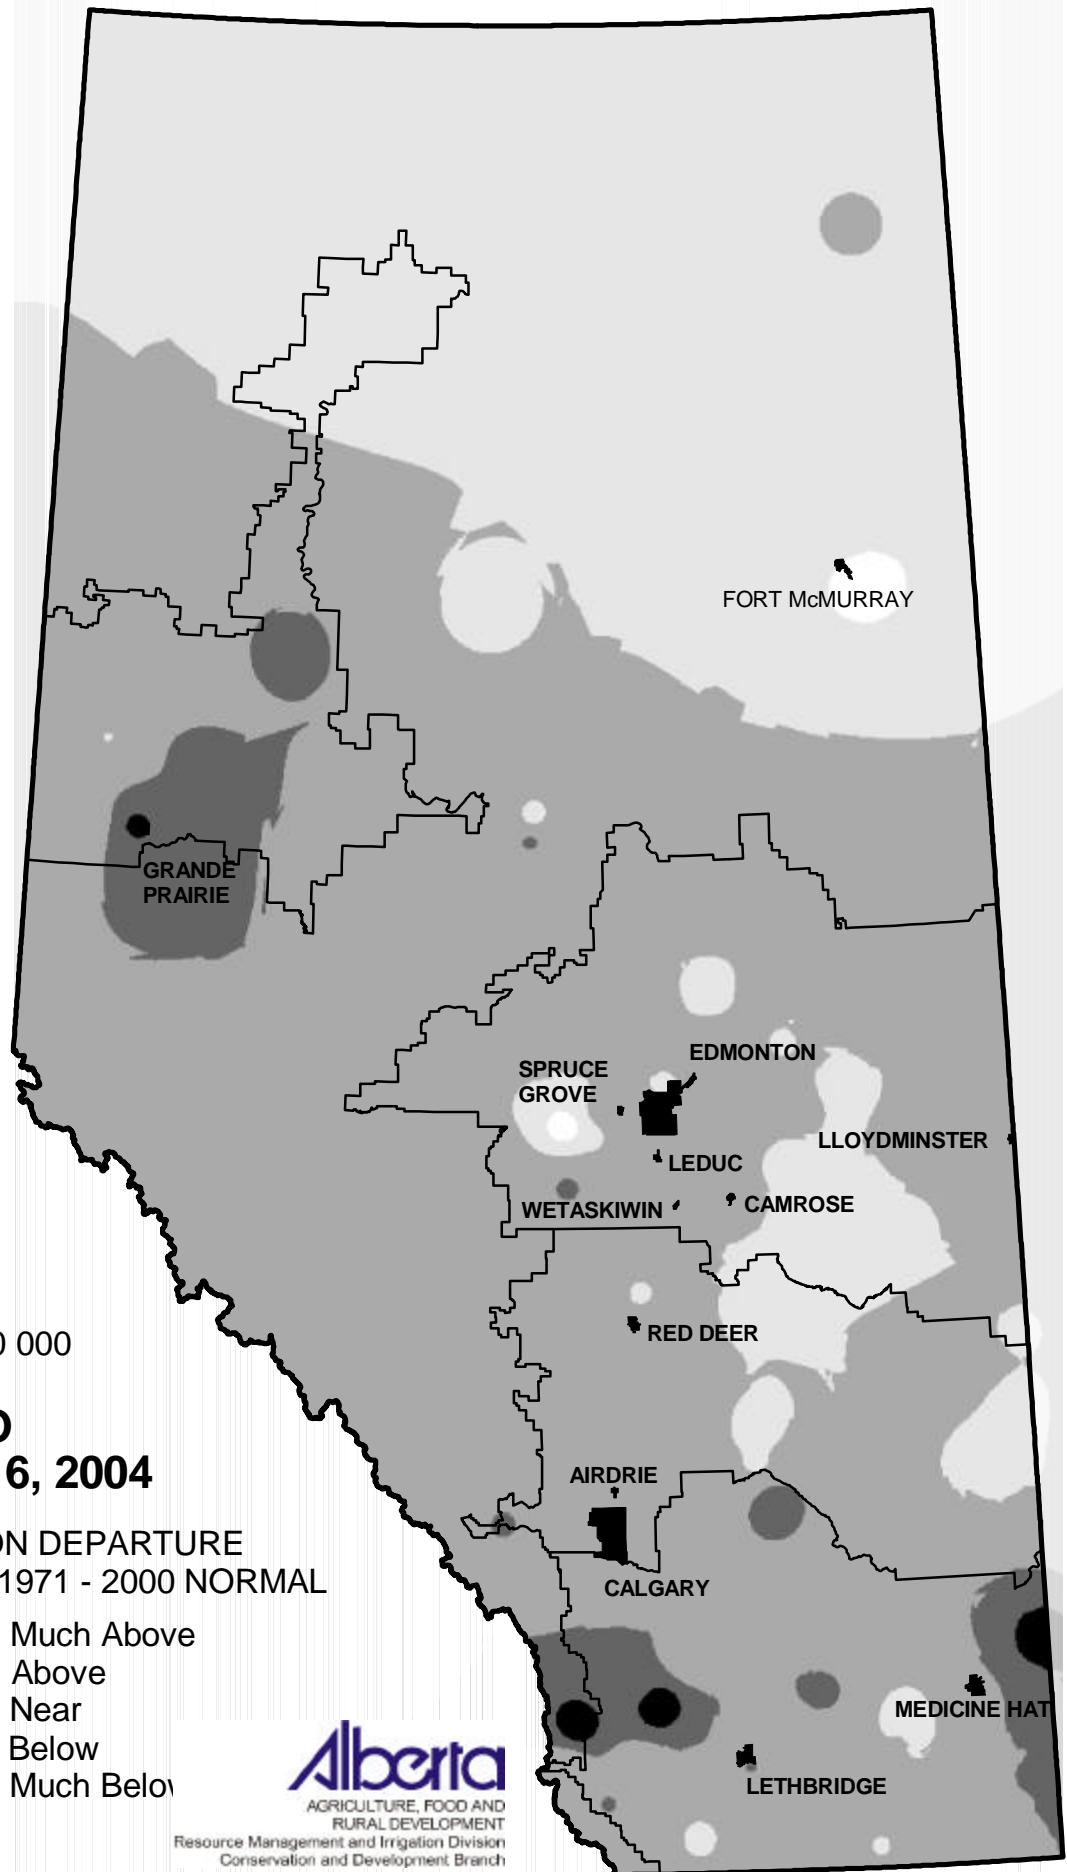

SCALE 1:5 000 000

**APRIL 1 TO
OCTOBER 6, 2004**

PRECIPITATION DEPARTURE
PERCENT OF 1971 - 2000 NORMAL

- >150 ■ Much Above
- 120-150 ■ Above
- 80 - 120 ■ Near
- 50 - 80 ■ Below
- <50 ■ Much Below

Alberta

AGRICULTURE, FOOD AND
RURAL DEVELOPMENT
Resource Management and Irrigation Division
Conservation and Development Branch

Based on unverified data from Environment Canada

SCALE 1:5 000 000

**APRIL 1 TO
OCTOBER 6, 2004**

PRECIPITATION DEPARTURE
PERCENT OF 1971 - 2000 NORMAL

- >150 Much Above
- 120-150 Above
- 80 - 120 Near
- 50 - 80 Below
- <50 Much Below

Alberta

AGRICULTURE, FOOD AND
RURAL DEVELOPMENT
Resource Management and Irrigation Division
Conservation and Development Branch

Based on unverified data from Environment Canada