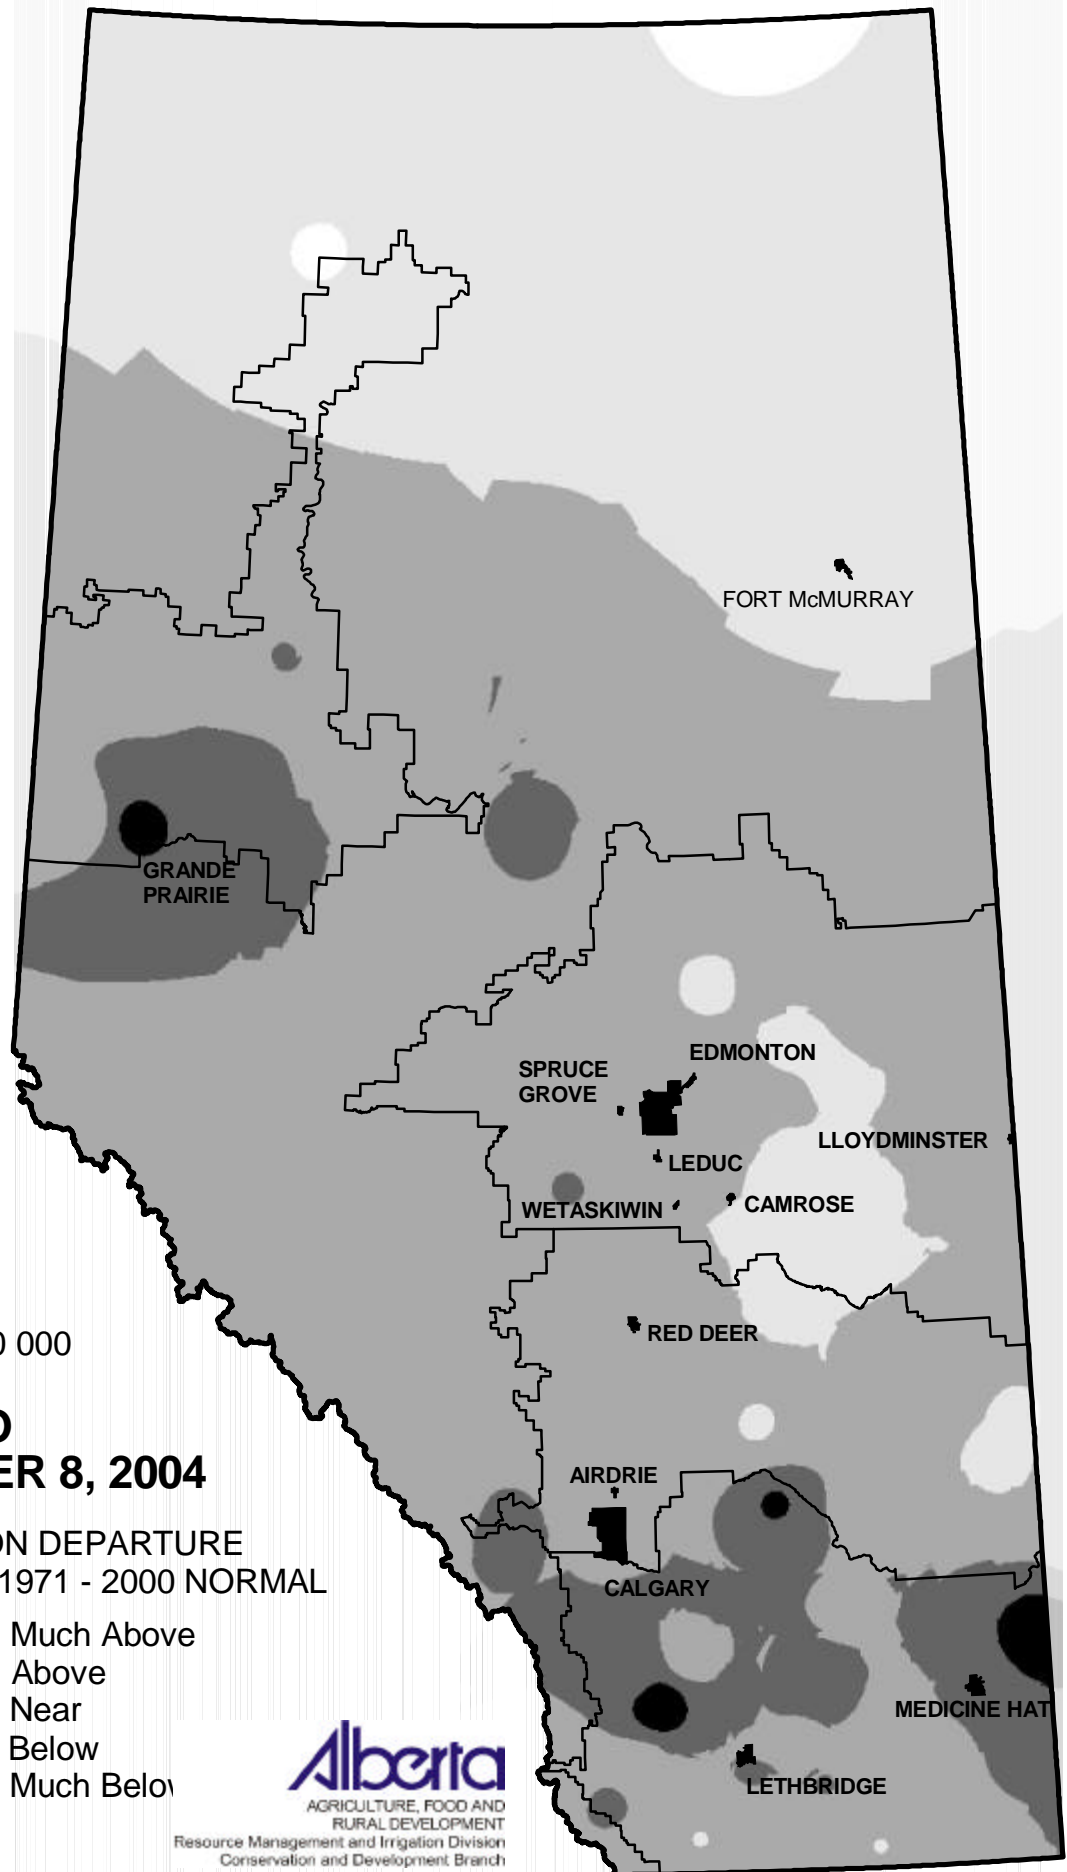

SCALE 1:5 000 000

**APRIL 1 TO
SEPTEMBER 8, 2004**

PRECIPITATION DEPARTURE
PERCENT OF 1971 - 2000 NORMAL

- >150 ■ Much Above
- 120-150 ■ Above
- 80 - 120 ■ Near
- 50 - 80 ■ Below
- <50 ■ Much Below

Alberta
AGRICULTURE, FOOD AND
RURAL DEVELOPMENT
Resource Management and Irrigation Division
Conservation and Development Branch

Based on unverified data from Environment Canada

SCALE 1:5 000 000

**APRIL 1 TO
SEPTEMBER 8, 2004**

PRECIPITATION DEPARTURE
PERCENT OF 1971 - 2000 NORMAL

- >150 Much Above
- 120-150 Above
- 80 - 120 Near
- 50 - 80 Below
- <50 Much Below

Alberta
 AGRICULTURE, FOOD AND
 RURAL DEVELOPMENT
 Resource Management and Irrigation Division
 Conservation and Development Branch

Based on unverified data from Environment Canada