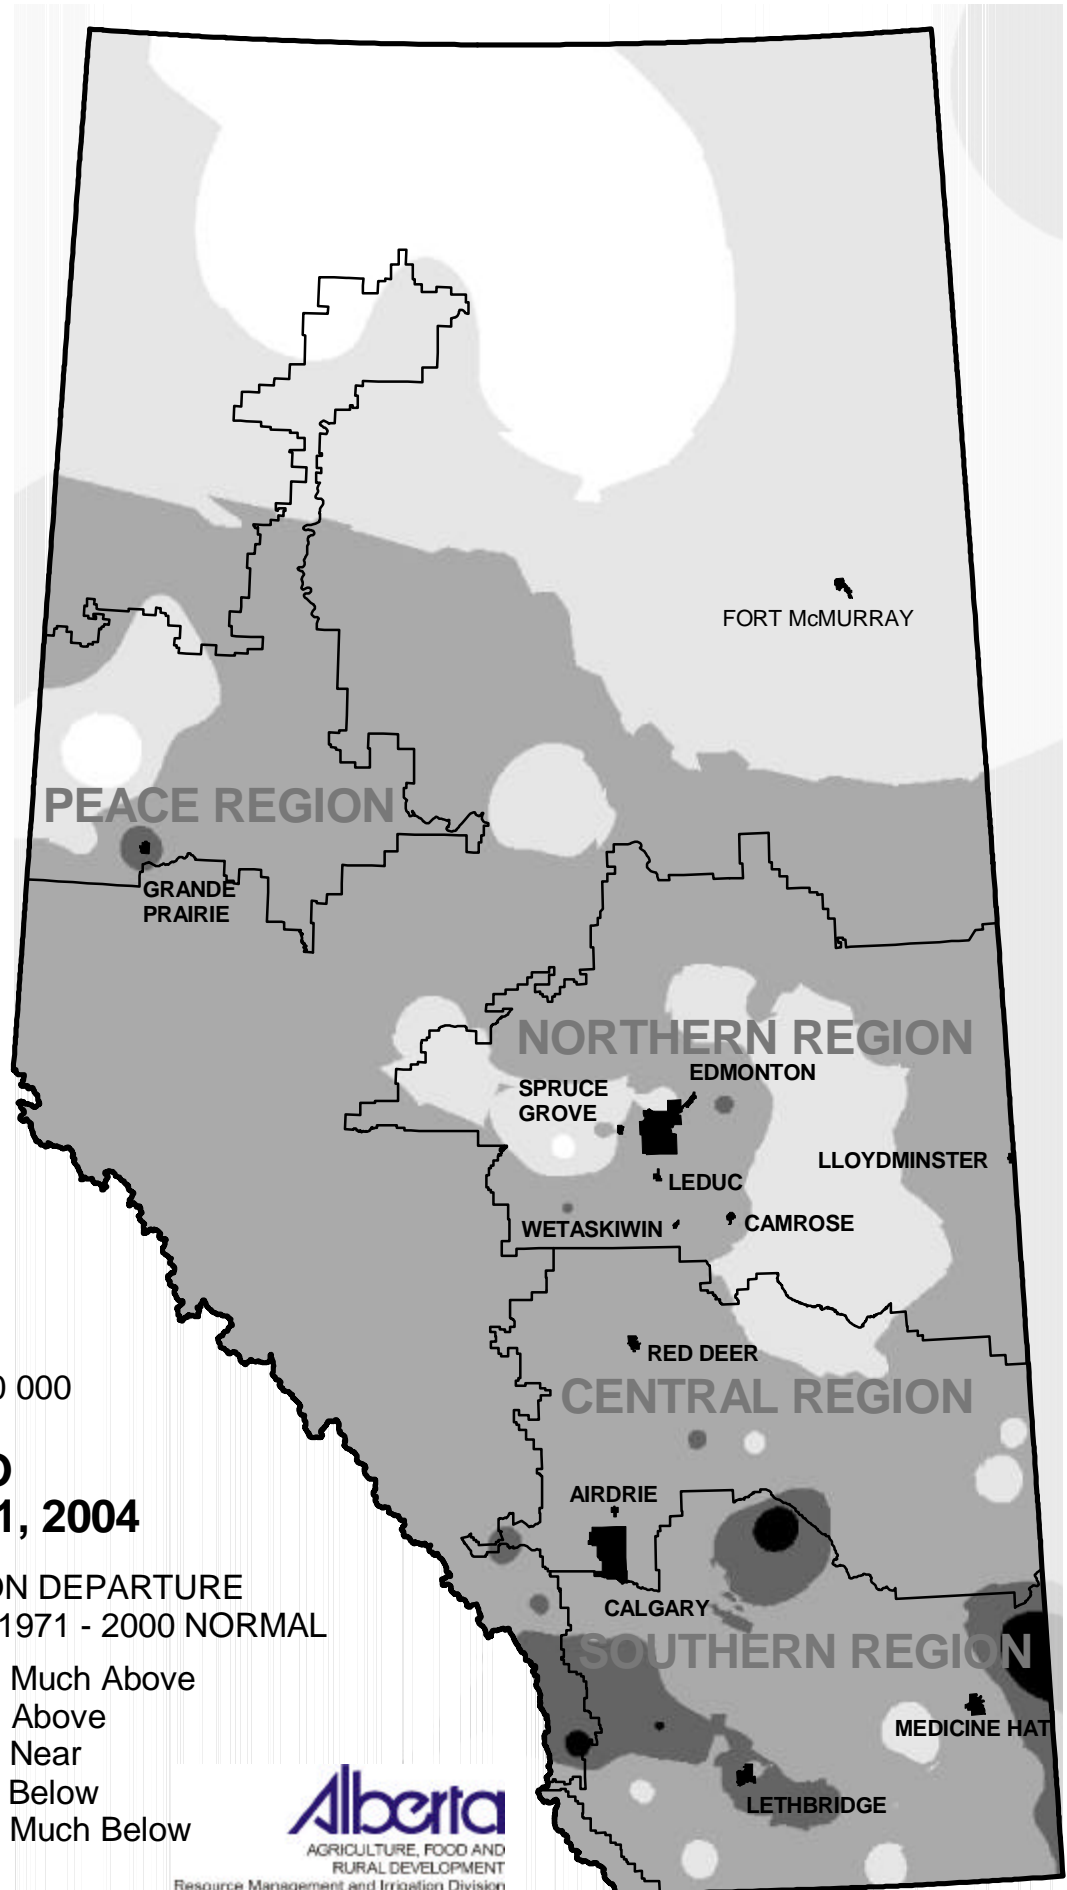

SCALE 1:5 000 000

**APRIL 1 TO
AUGUST 11, 2004**

PRECIPITATION DEPARTURE
PERCENT OF 1971 - 2000 NORMAL

- >150 ■ Much Above
- 120-150 ■ Above
- 80 - 120 ■ Near
- 50 - 80 ■ Below
- <50 ■ Much Below

Alberta
 AGRICULTURE, FOOD AND
 RURAL DEVELOPMENT
 Resource Management and Irrigation Division
 Conservation and Development Branch

Based on unverified data from Environment Canada

SCALE 1:5 000 000

**APRIL 1 TO
AUGUST 11, 2004**

PRECIPITATION DEPARTURE
PERCENT OF 1971 - 2000 NORMAL

- >150 Much Above
- 120-150 Above
- 80 - 120 Near
- 50 - 80 Below
- <50 Much Below