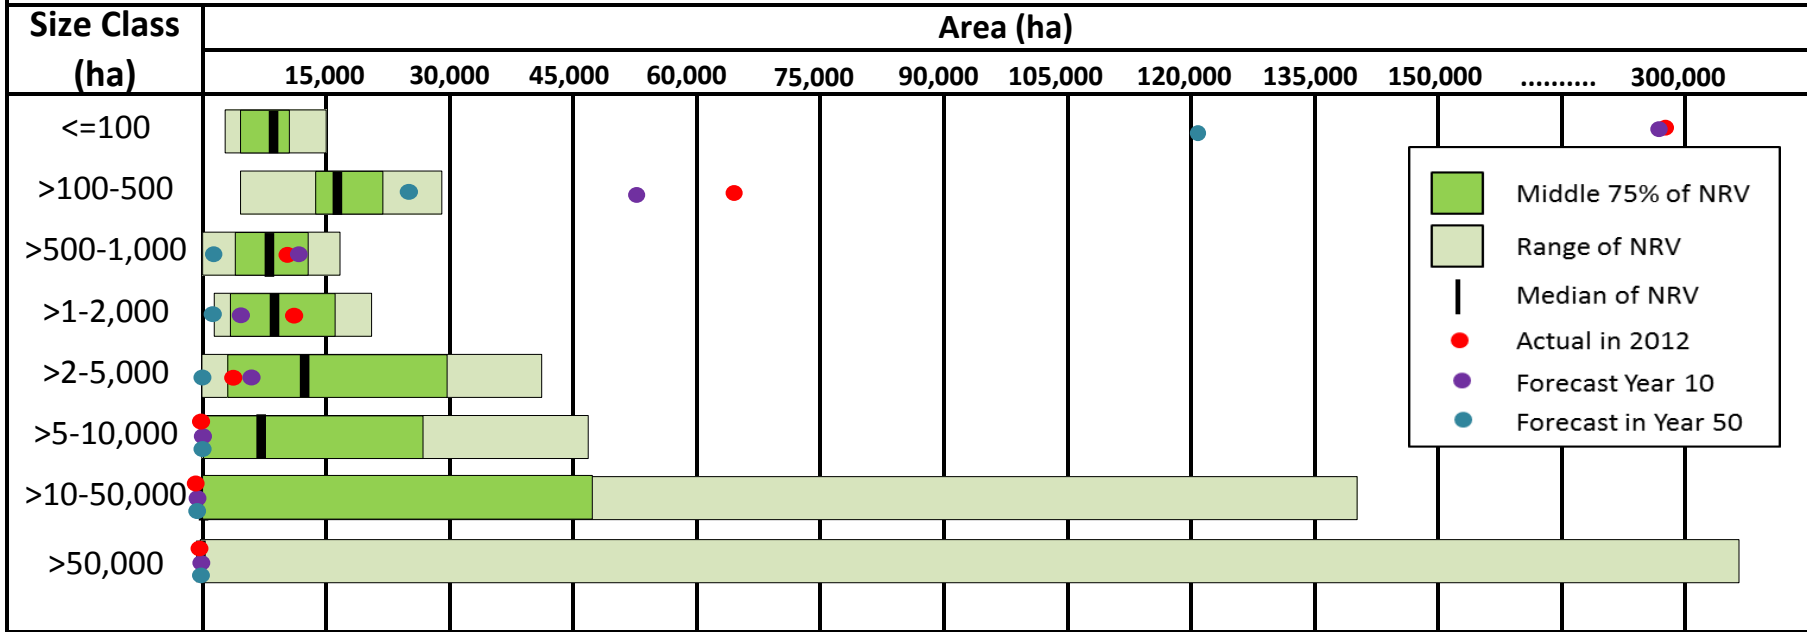

Summary of the area in different patch sizes of late mature forest for the gross HWP FMA area

Summary of the area in different patch sizes of early mature forest for the gross HWP FMA area

Summary of the area in different patch sizes of young forest for the gross HWP FMA area