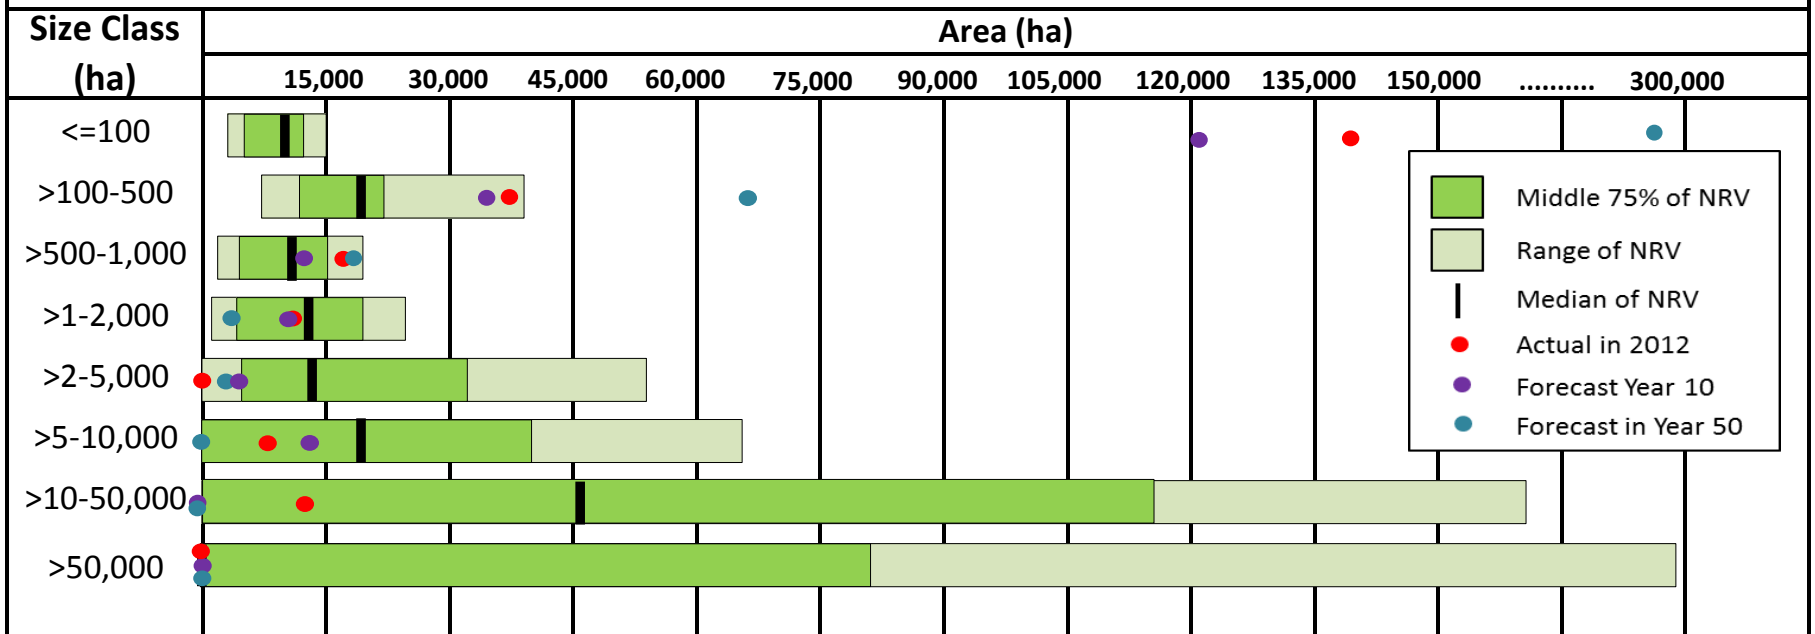

Summary of the area in different patch sizes of late mature forest for the gross HWP FMA area

Summary of the area in different patch sizes of early mature forest for the gross HWP FMA area

Summary of the area in different patch sizes of young forest for the gross HWP FMA area