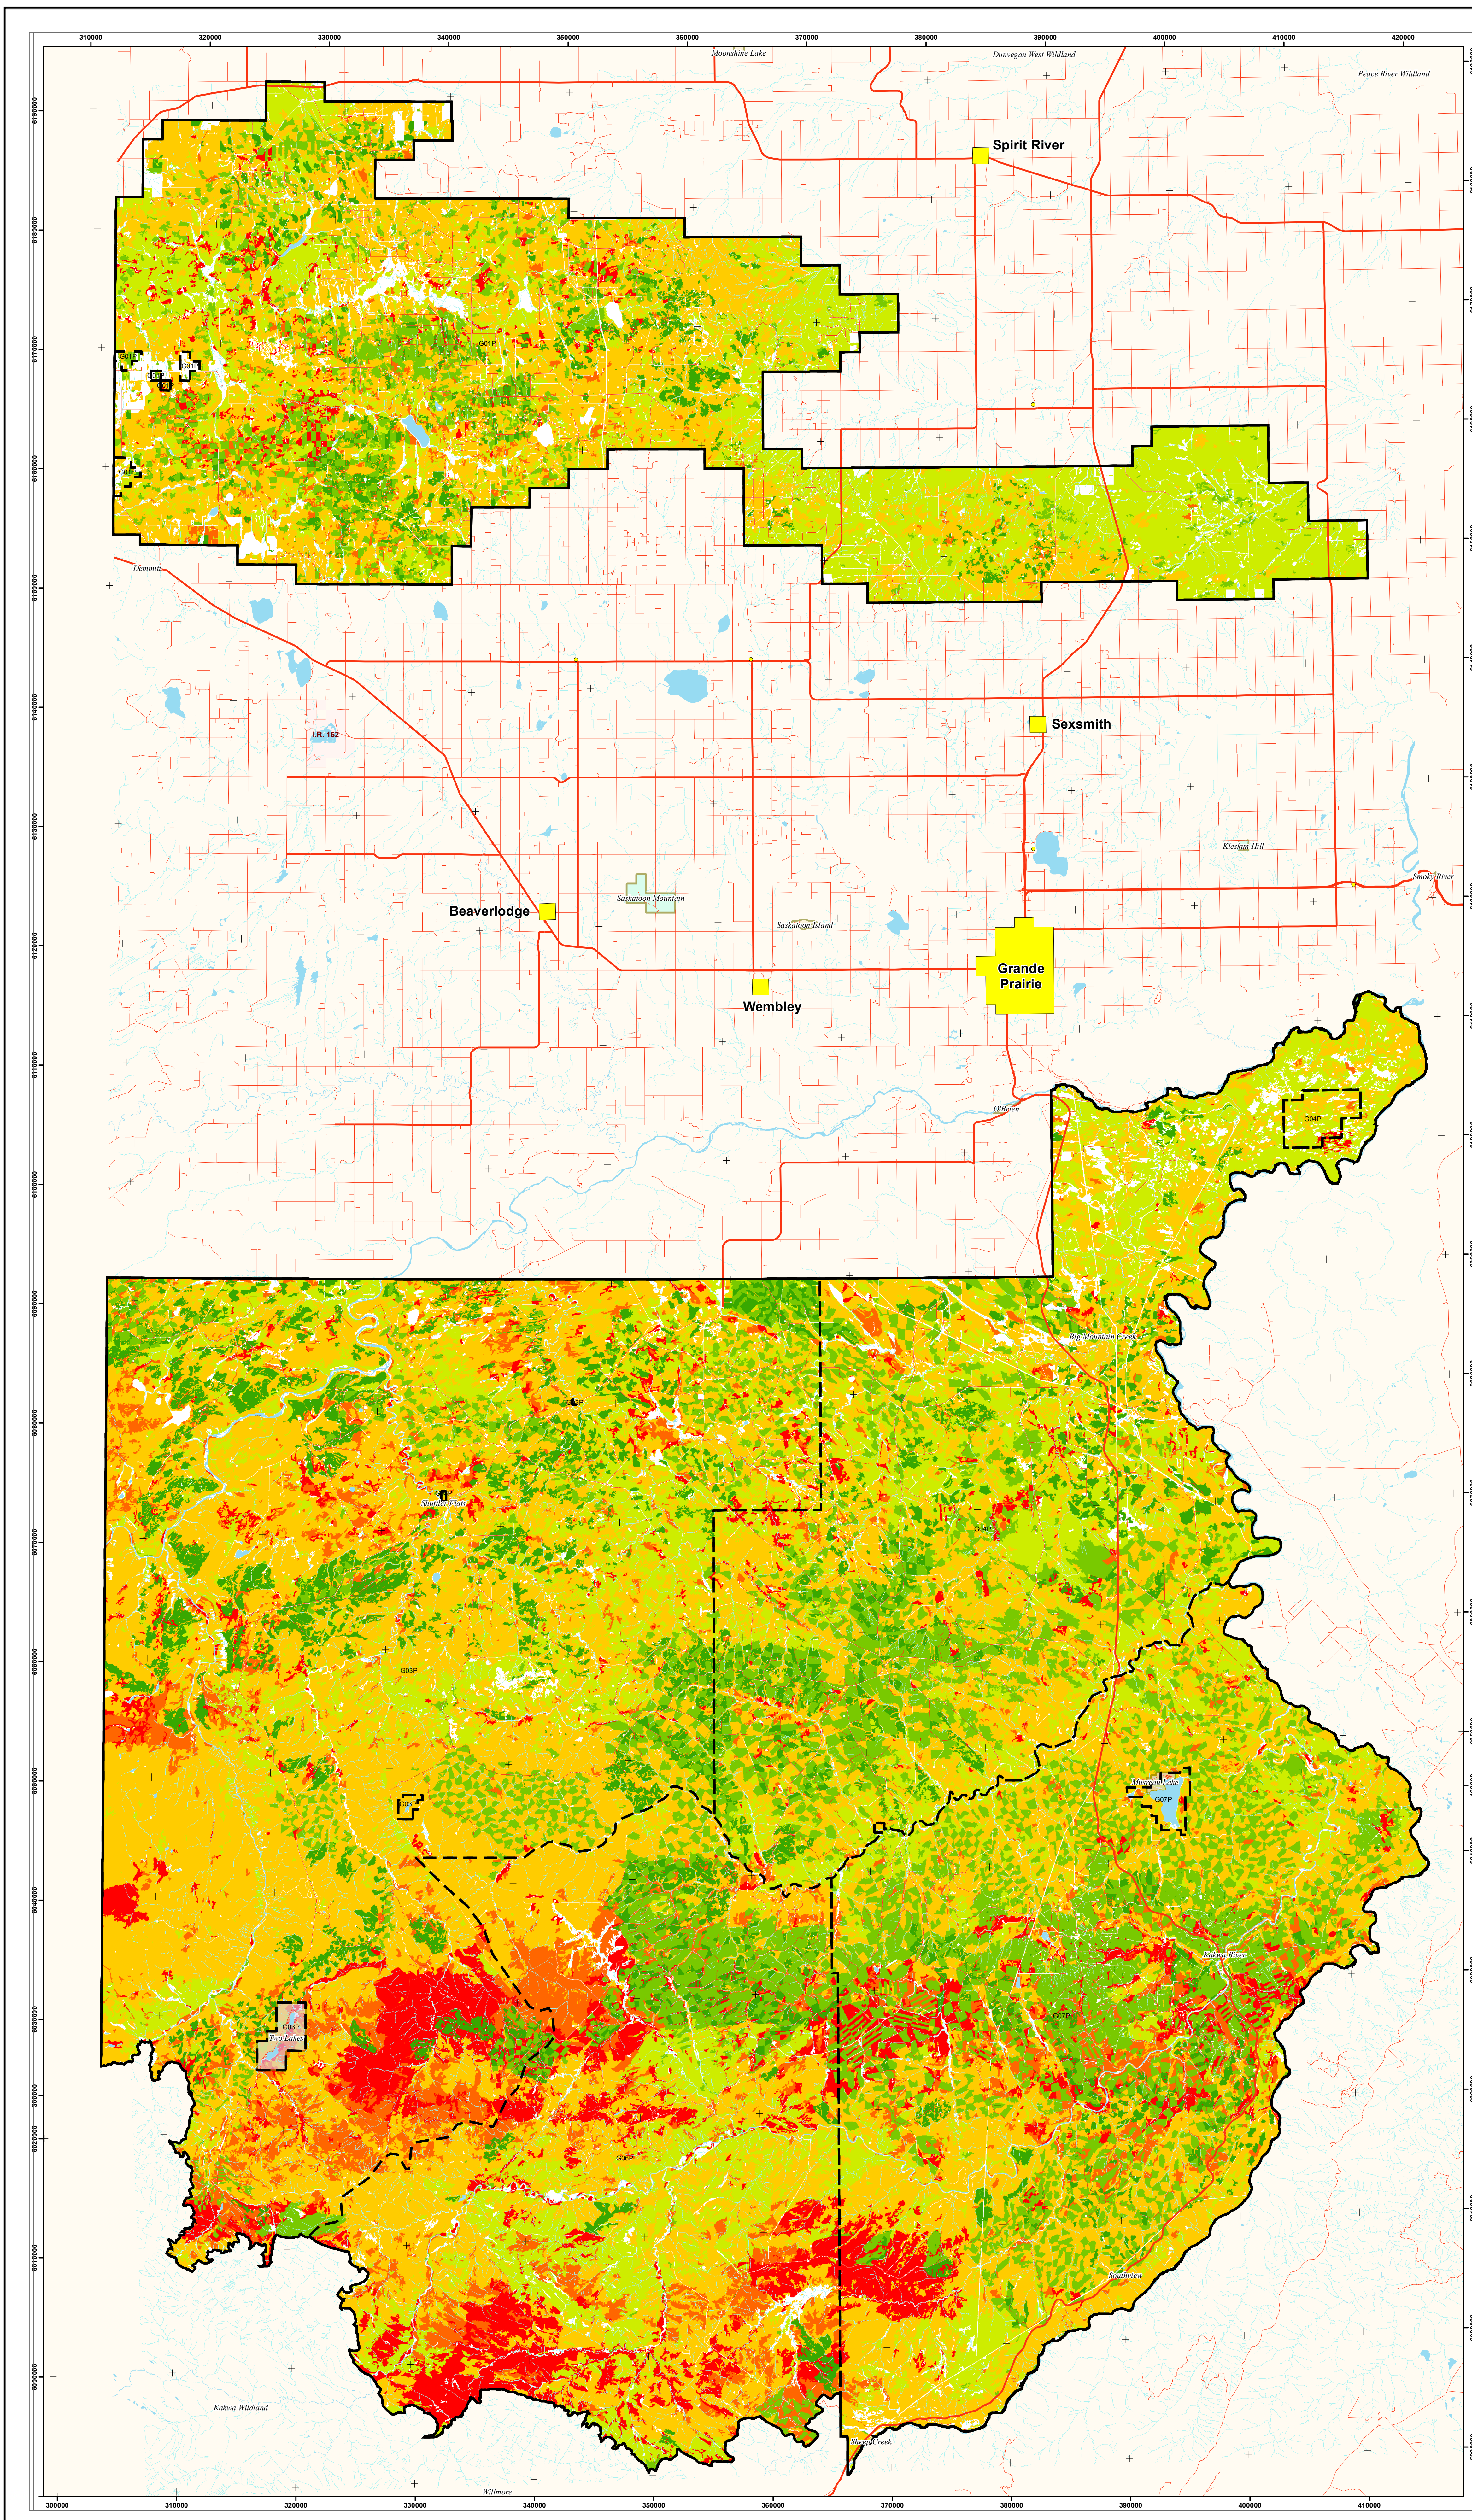

Seral Stages at Year 0

FMU G1P, G3P, G4P, G6P, G7P

Weyerhaeuser
Grande Prairie

Seral Stages at Year 0

Legend

Base Features

- FMA Boundary
- Roads / Access
- Railway
- ATS
- Communities
- Lakes / Rivers
- Streams

Protected Areas

- PP - Provincial Park
- PRA - Provincial Recreation Area
- NA - Natural Area

Seral Stage

- 0 to 10 years
- 11 to 40 years
- 41 to 80 years
- 81 to 120 years
- 121 to 140 years
- 141+ years