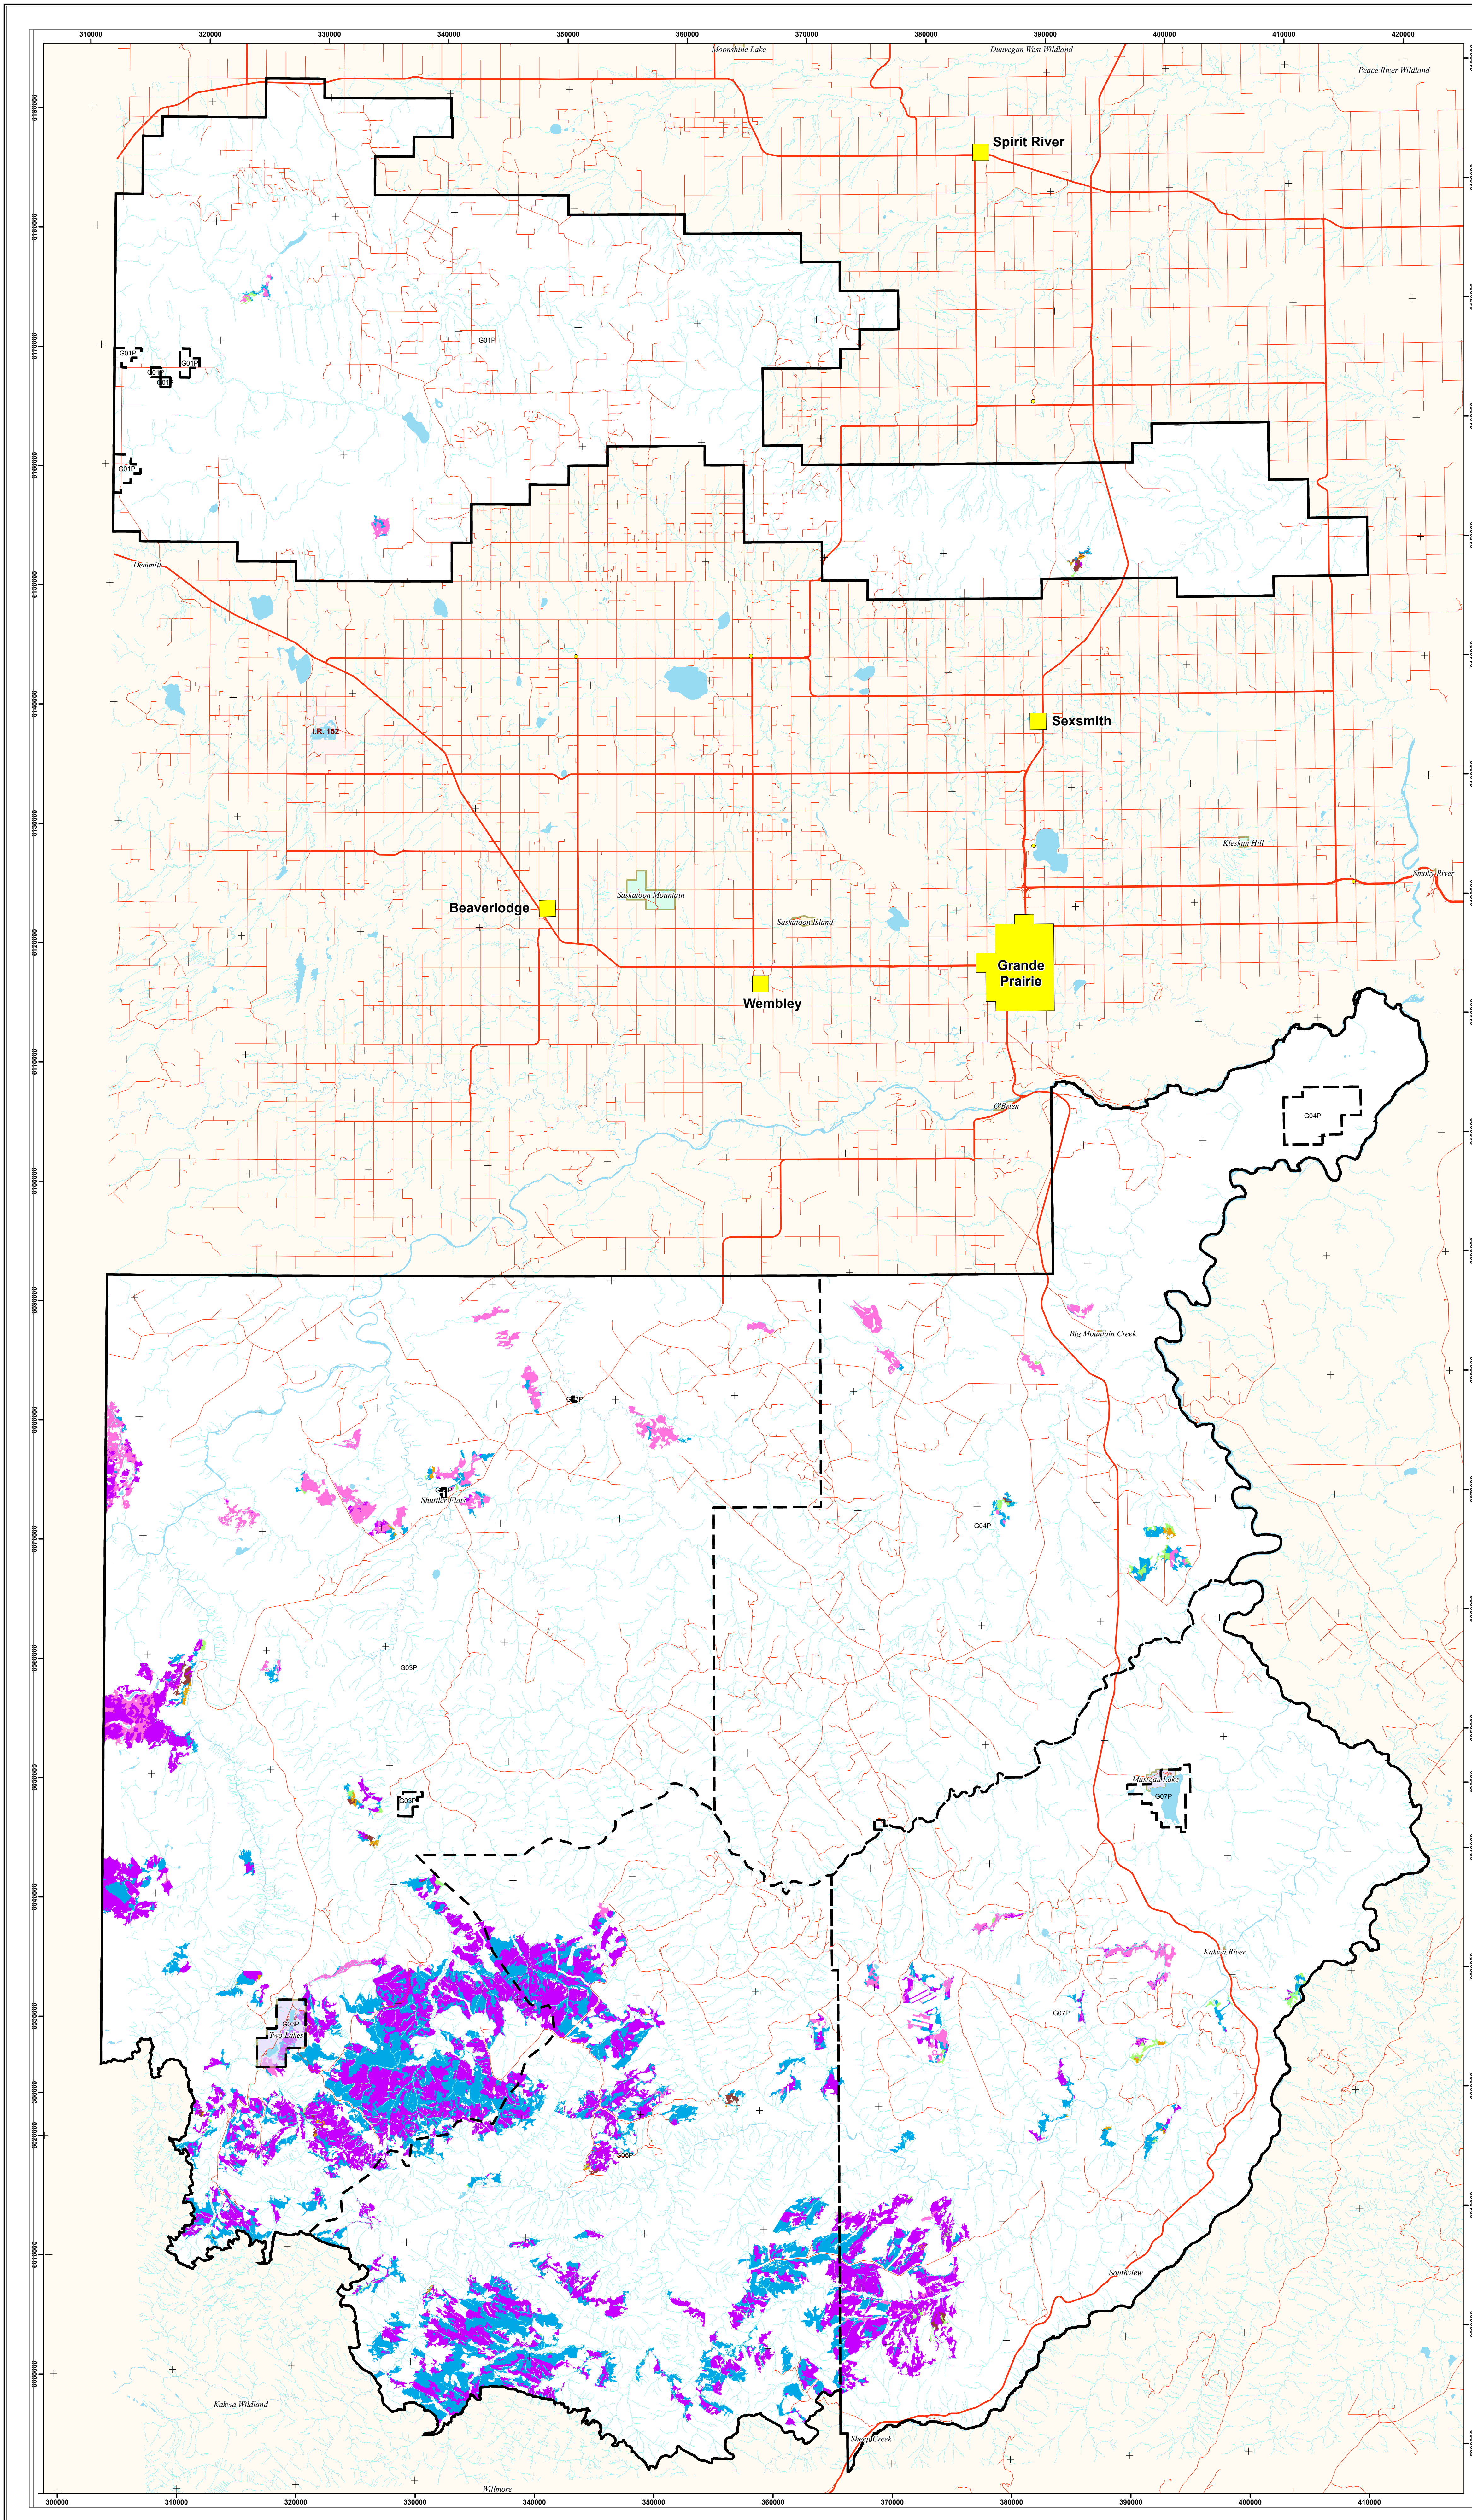

# Interior Old Forest at Year 10

FMU G1P, G3P, G4P, G6P, G7P

Weyerhaeuser  
Grande Prairie

Interior Old Forest  
Year 10

### Legend

#### Base Features

- FMA Boundary
  - Roads / Access
  - Railway
  - ATS
  - Communities
  - Lakes / Rivers
  - Streams
- Protected Areas**
- PP - Provincial Park
  - PRA - Provincial Recreation Area
  - NA - Natural Area

#### Cover Class

- DX
- DC
- CD
- PL
- SB
- SW