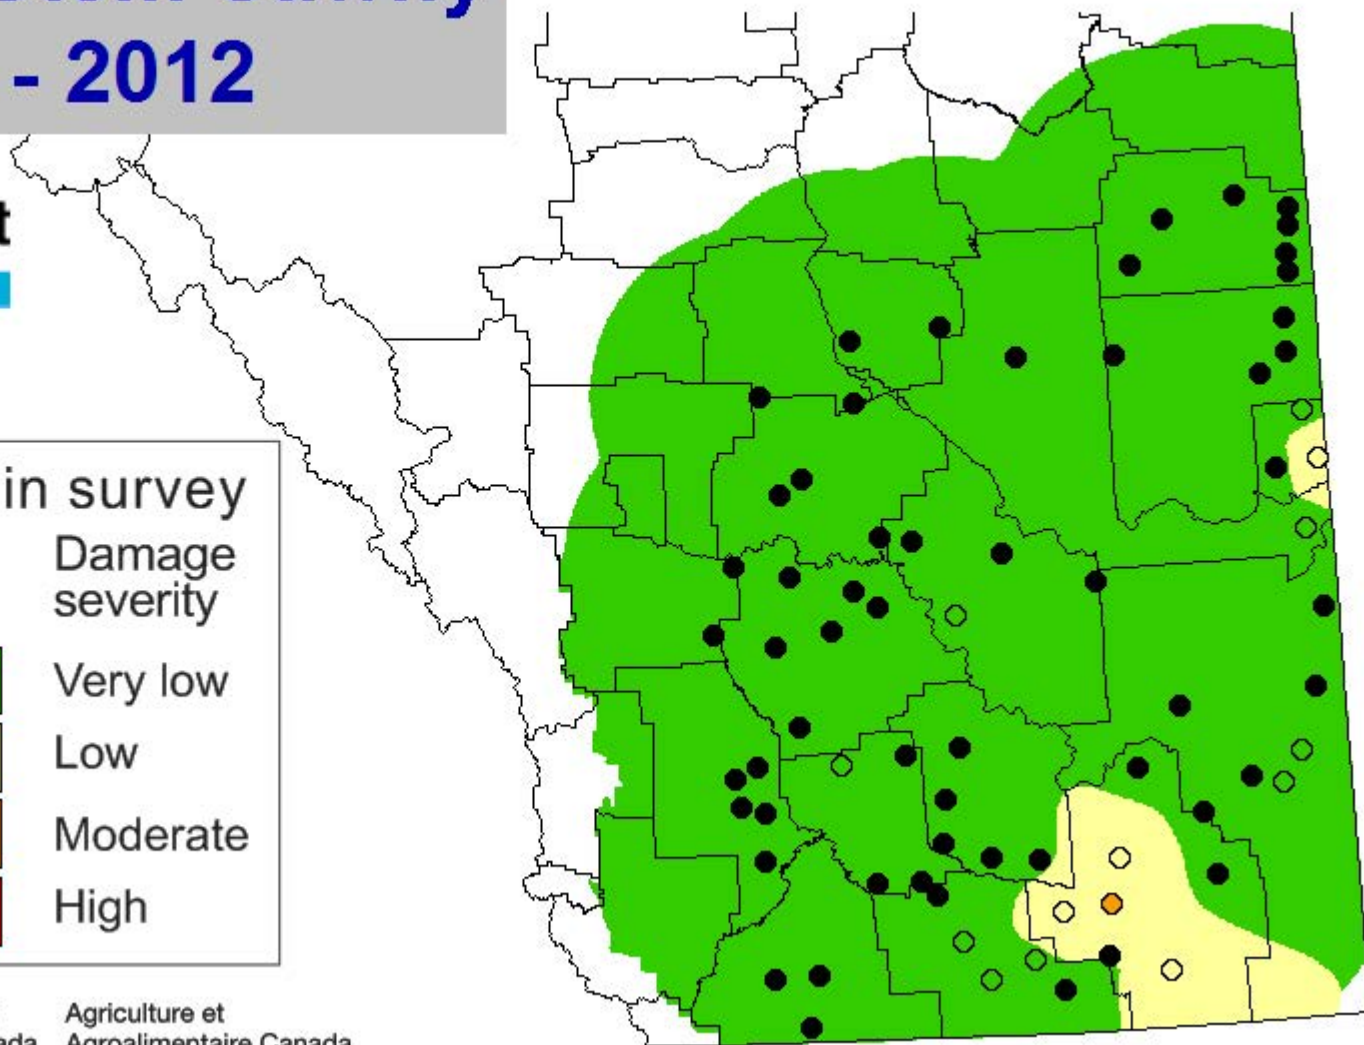

Wheat Stem Sawfly Survey - 2012

Government
of Alberta

Field margin survey

Percent
stems cut

Damage
severity

0 - 2

Very low

2 - 10

Low

10 - 25

Moderate

> 25

High

Agriculture and
Agri-Food Canada

Agriculture et
Agroalimentaire Canada