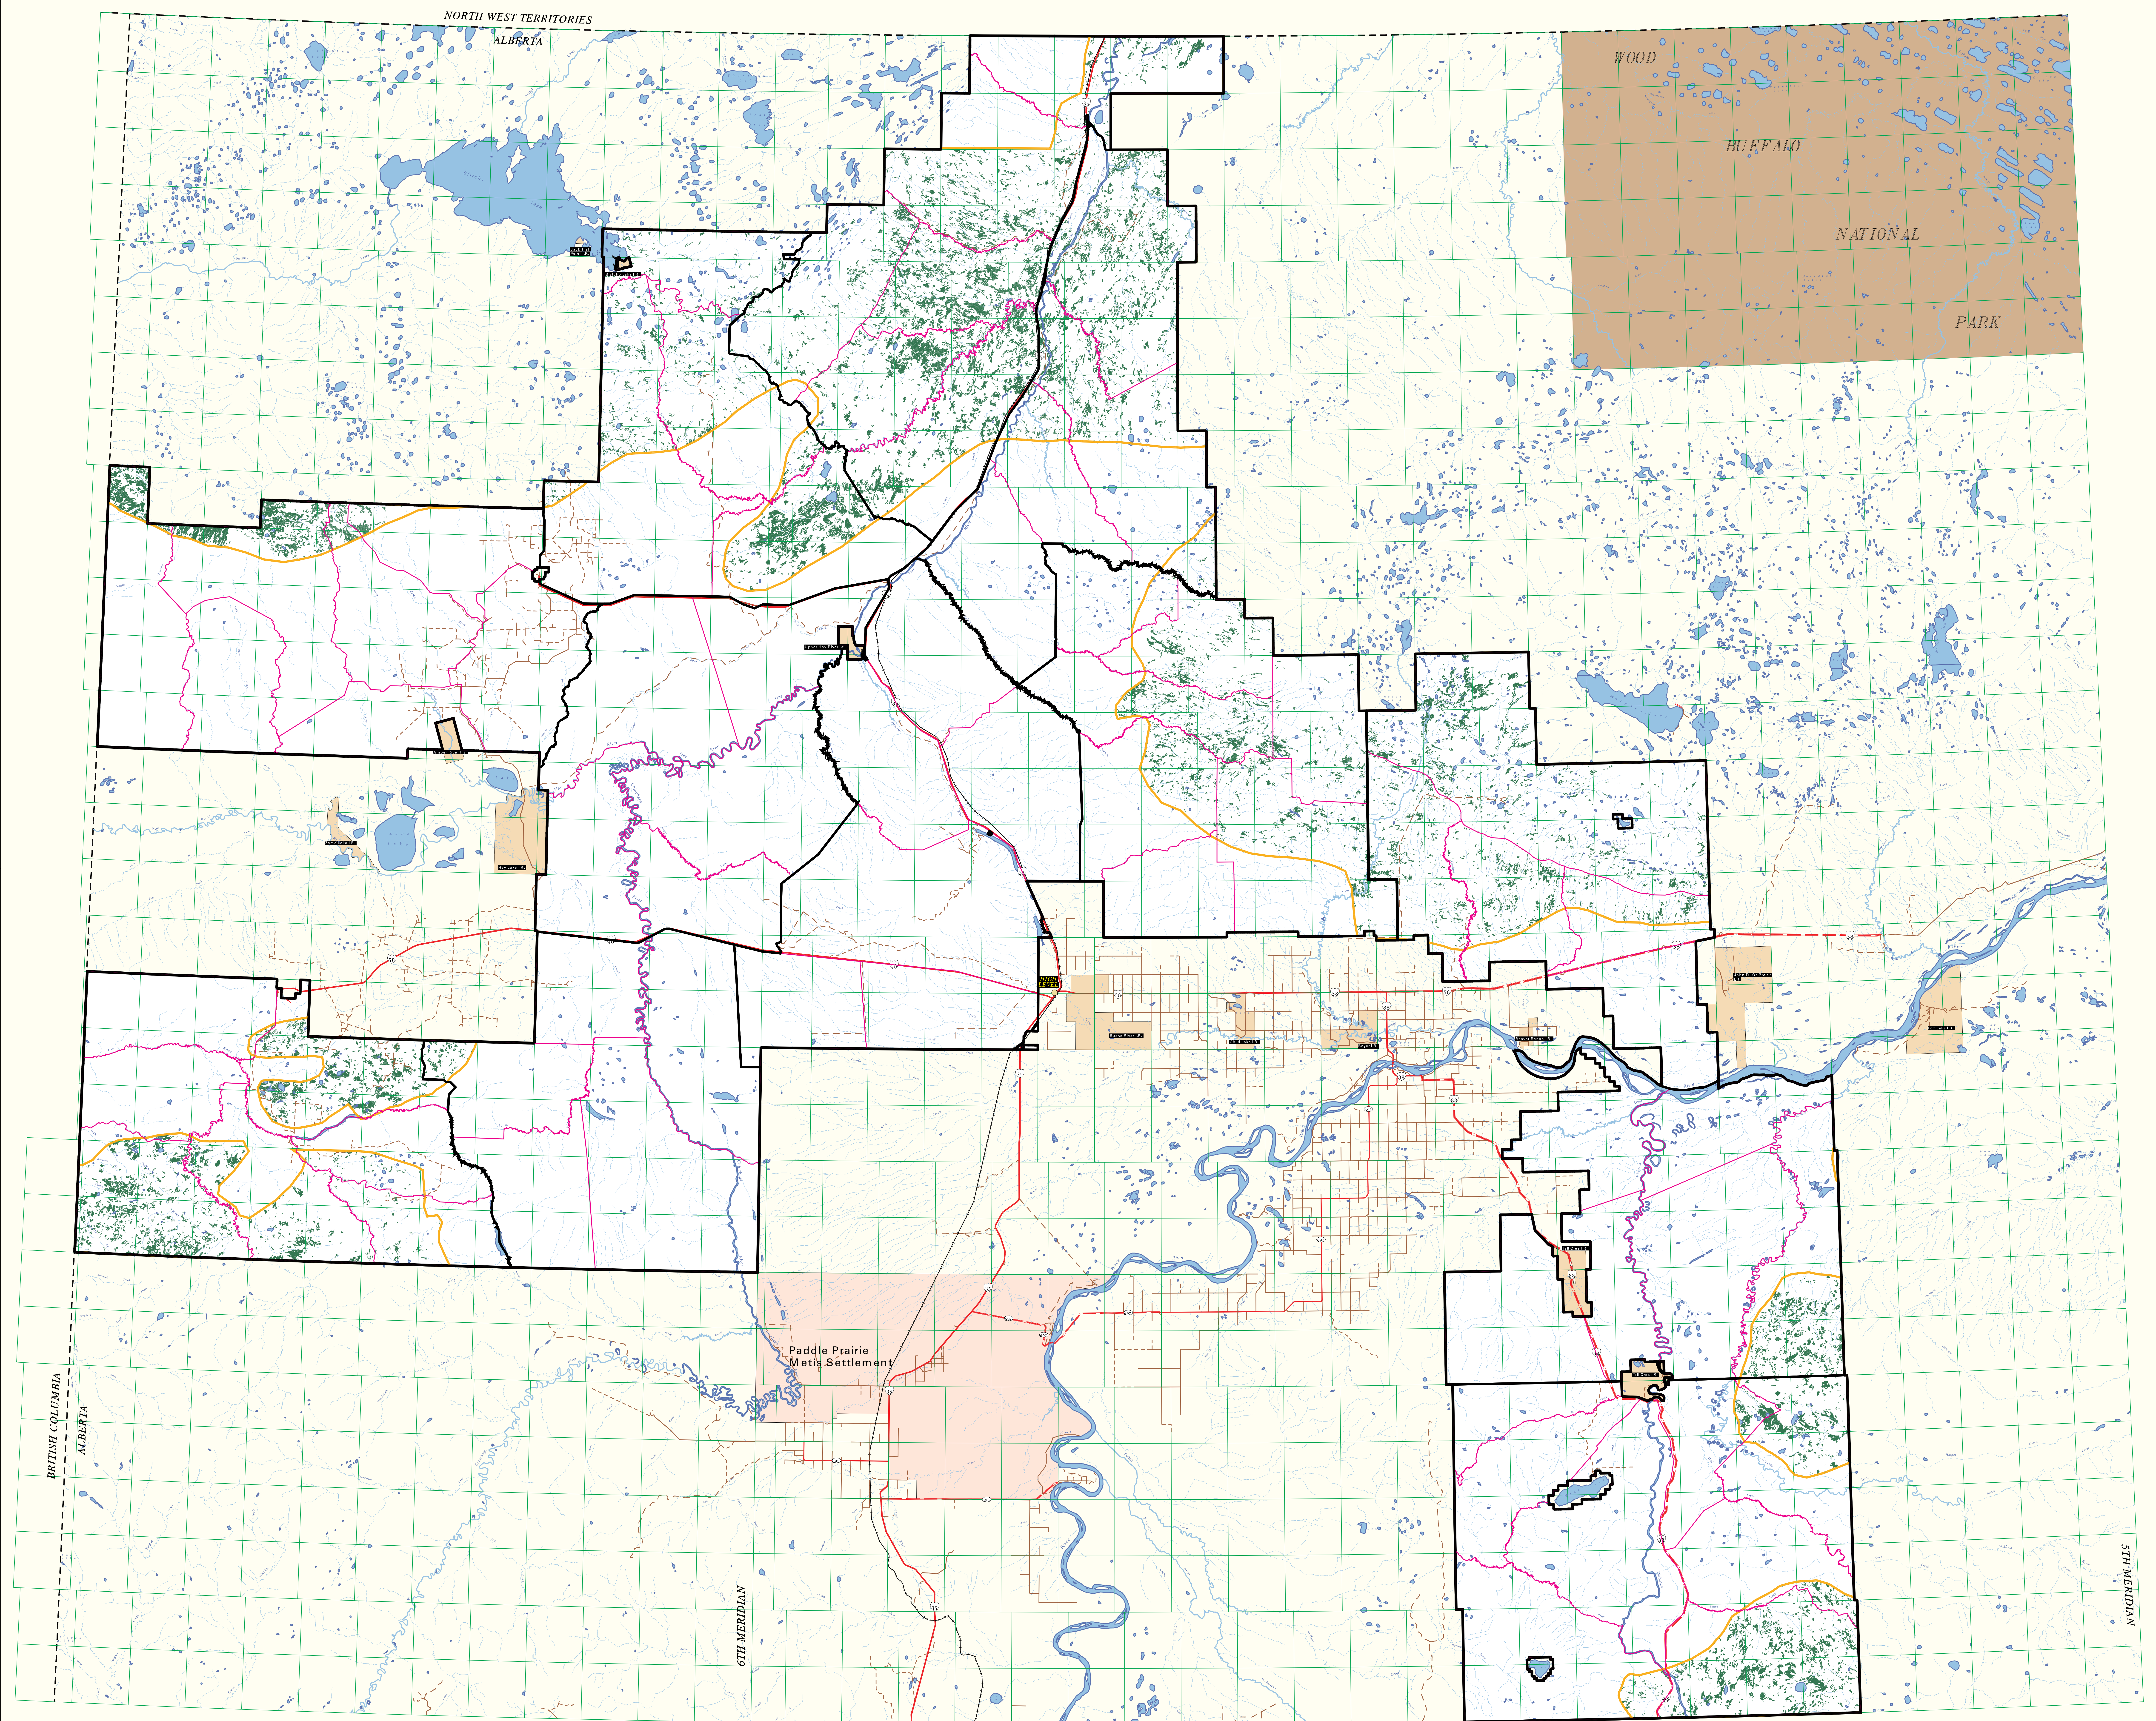

# WILDLIFE HABITAT DISTRIBUTION

Species: **Woodland Caribou**  
Time Period: **10 Year Projection**

Rge 12 Rge 11 Rge 10 Rge 9 Rge 8 Rge 7 Rge 6 Rge 5 Rge 4 Rge 3 Rge 2 Rge 1 Rge 23 Rge 22 Rge 21 Rge 20 Rge 19 Rge 18 Rge 17 Rge 16 Rge 15 Rge 14 Rge 13 Rge 12 Rge 11 Rge 10 Rge 9 Rge 8 Rge 7 Rge 6 Rge 5 Rge 4 Rge 3 Rge 2 Rge 1

Rge 13 Rge 12 Rge 11 Rge 10 Rge 9 Rge 8 Rge 7 Rge 6 Rge 5 Rge 4 Rge 3 Rge 2 Rge 1 Rge 25 Rge 24 Rge 23 Rge 22 Rge 21 Rge 20 Rge 19 Rge 18 Rge 17 Rge 16 Rge 15 Rge 14 Rge 13 Rge 12 Rge 11 Rge 10 Rge 9 Rge 8 Rge 7 Rge 6 Rge 5 Rge 4 Rge 3 Rge 2 Rge 1