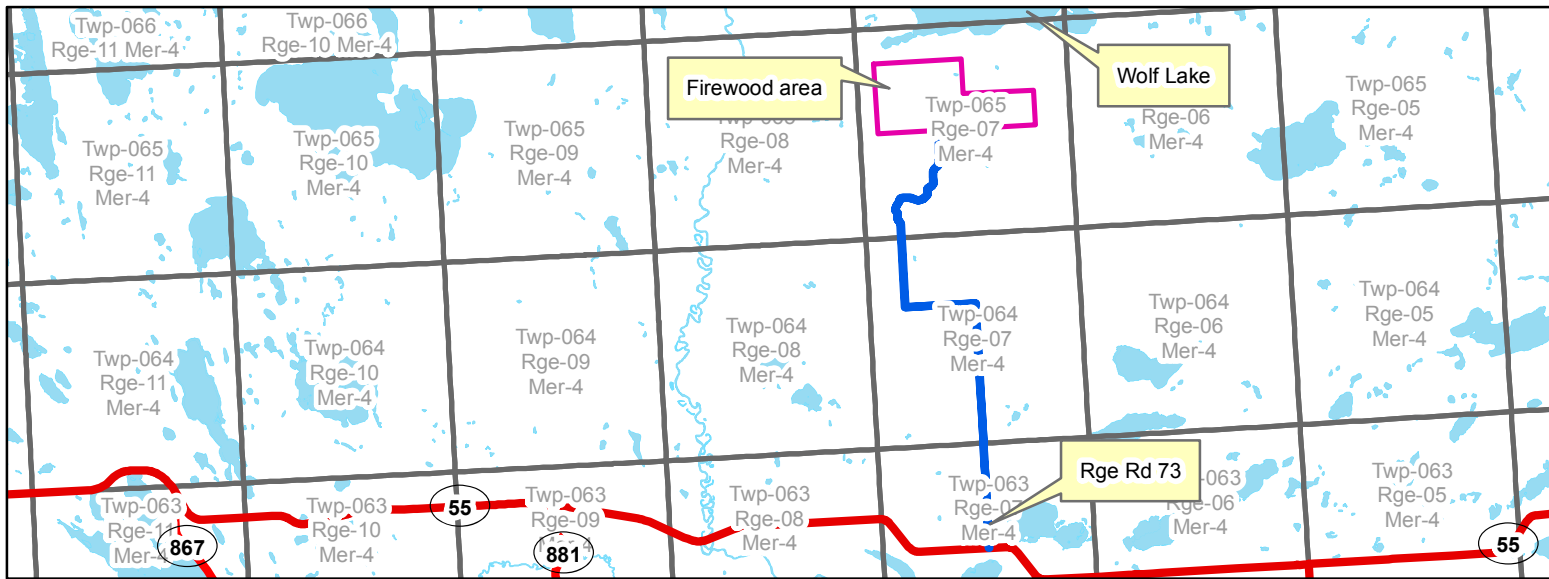

Wolf Lake Firewood Area

Directions to Wolf Lake Firewood Area:

1. From Highway 55, turn north on to Rge Rd 73. Head north approximately 25km to area. Watch for signs for Wolf Lake Campground.

Legend

- Highway
- Suggested Route

Smartphone Directions:

Type in these Co-ordinates into a Navigational app:

54.6325, -110.0074

111°5'W 111°4'W 111°3'W 111°3'W 111°2'W 111°1'W 111°1'W 111°0'W 110°59'W 110°59'W 110°58'W 110°57'W 110°57'W 110°56'W 110°55'W 110°55'W 110°54'W