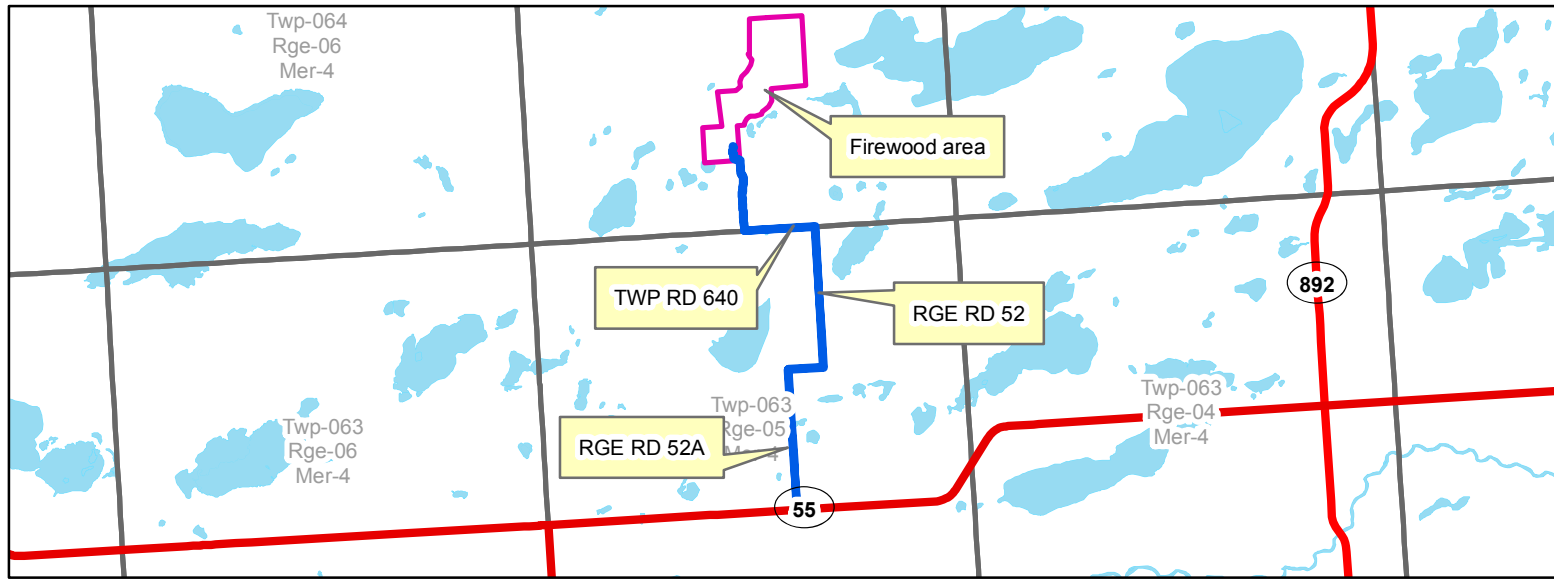

## West Tucker Lake Firewood Area

Directions to West Tucker Lake Firewood Area:

1. From Highway 55, turn north on to Rge Rd 52A. Follow route north 11.1km to area.

### Legend

- Highway
- Suggested Route

Smartphone Directions:

Type in these Co-ordinates into a Navigational app:

54.5222, -110.6885

110°44'W 110°44'W 110°43'W 110°42'W 110°42'W 110°41'W 110°40'W 110°40'W 110°39'W 110°38'W 110°38'W 110°37'W