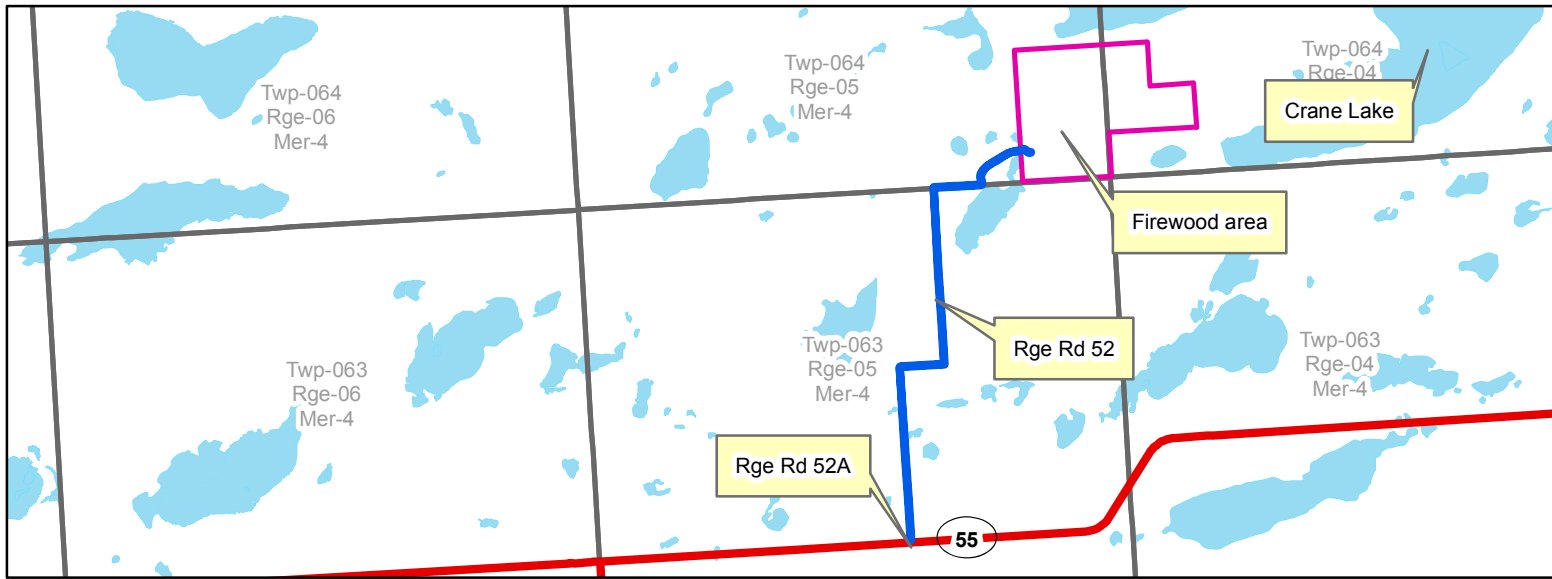

Tucker Lake Firewood Area

Directions to Tucker Lake Firewood Area:

1. From Highway 55, turn north on to Rge Rd 52A. Follow road north 9.4km to area.

Legend

- Highway
- Suggested Route

Smartphone Directions:

Type in these Co-ordinates into a Navigational app:

54.5062, -110.6349

110°40'W 110°40'W 110°39'W 110°38'W 110°38'W 110°37'W 110°36'W 110°36'W 110°35'W 110°34'W 110°34'W 110°33'W