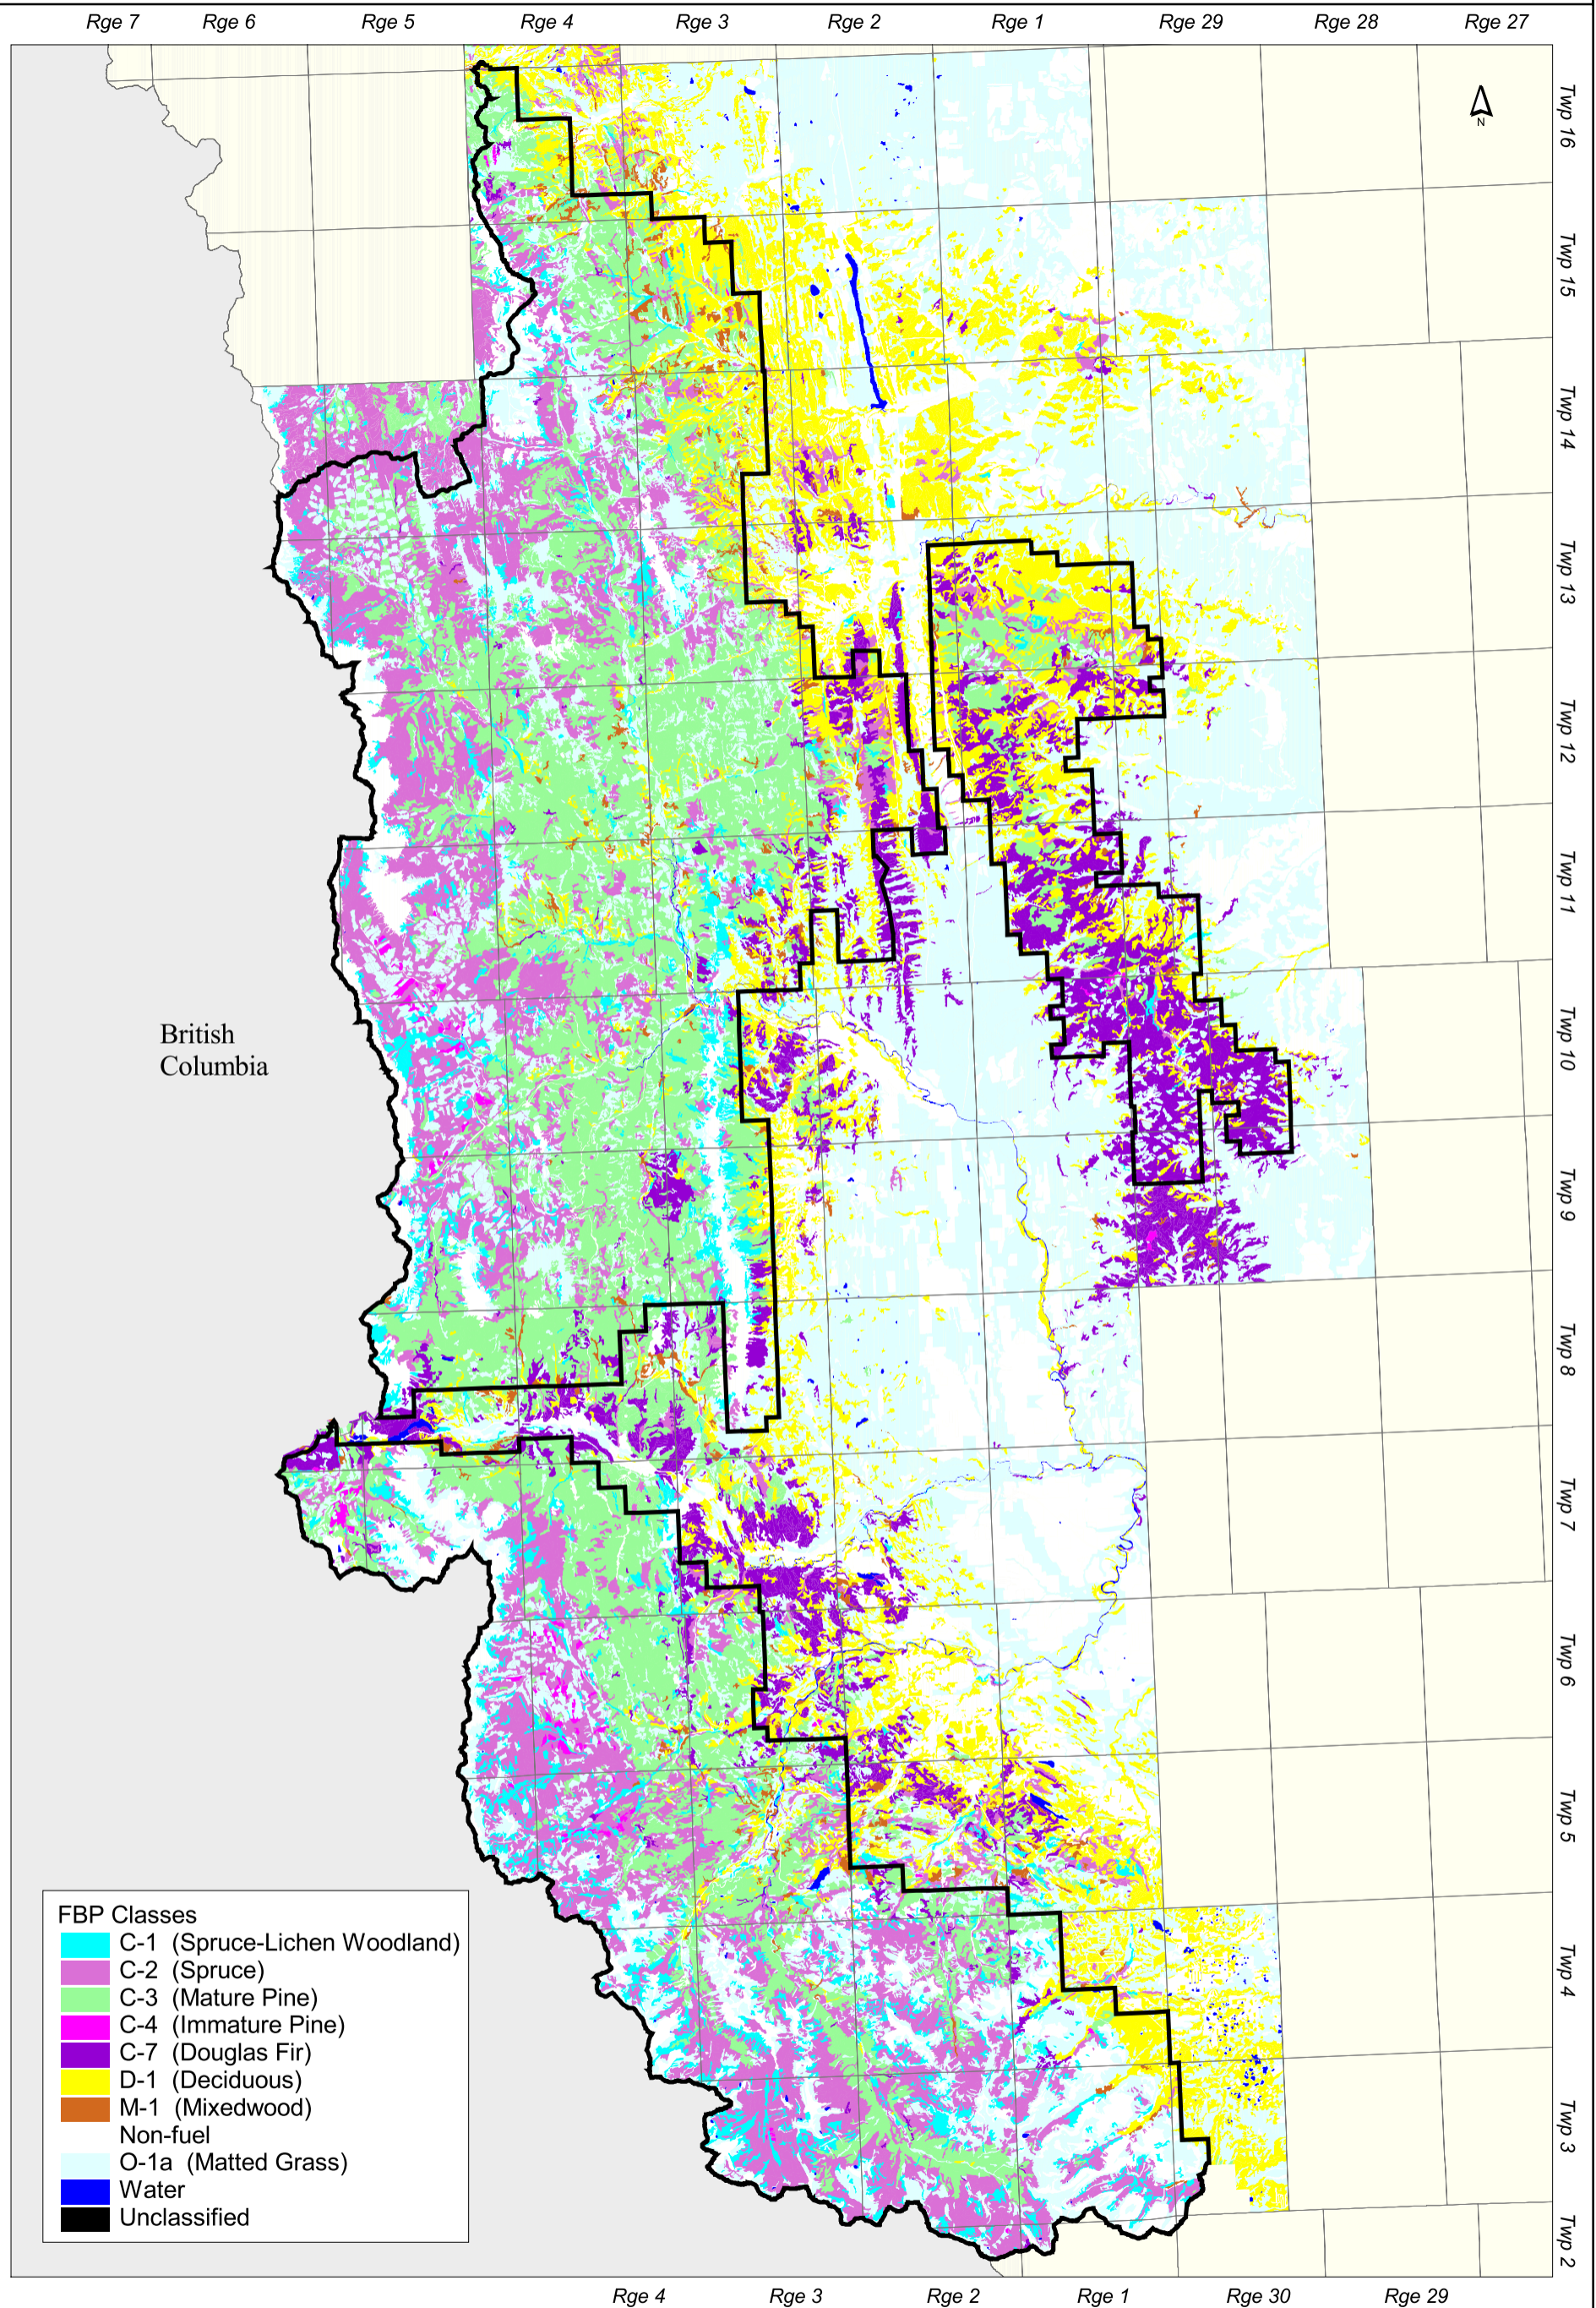

Wildfire Fuel Behavior Prediction

Wildfire Fuel Behavior Prediction (FBP) for the Greater C5 Area

5 0 5 10 15 Kilometers