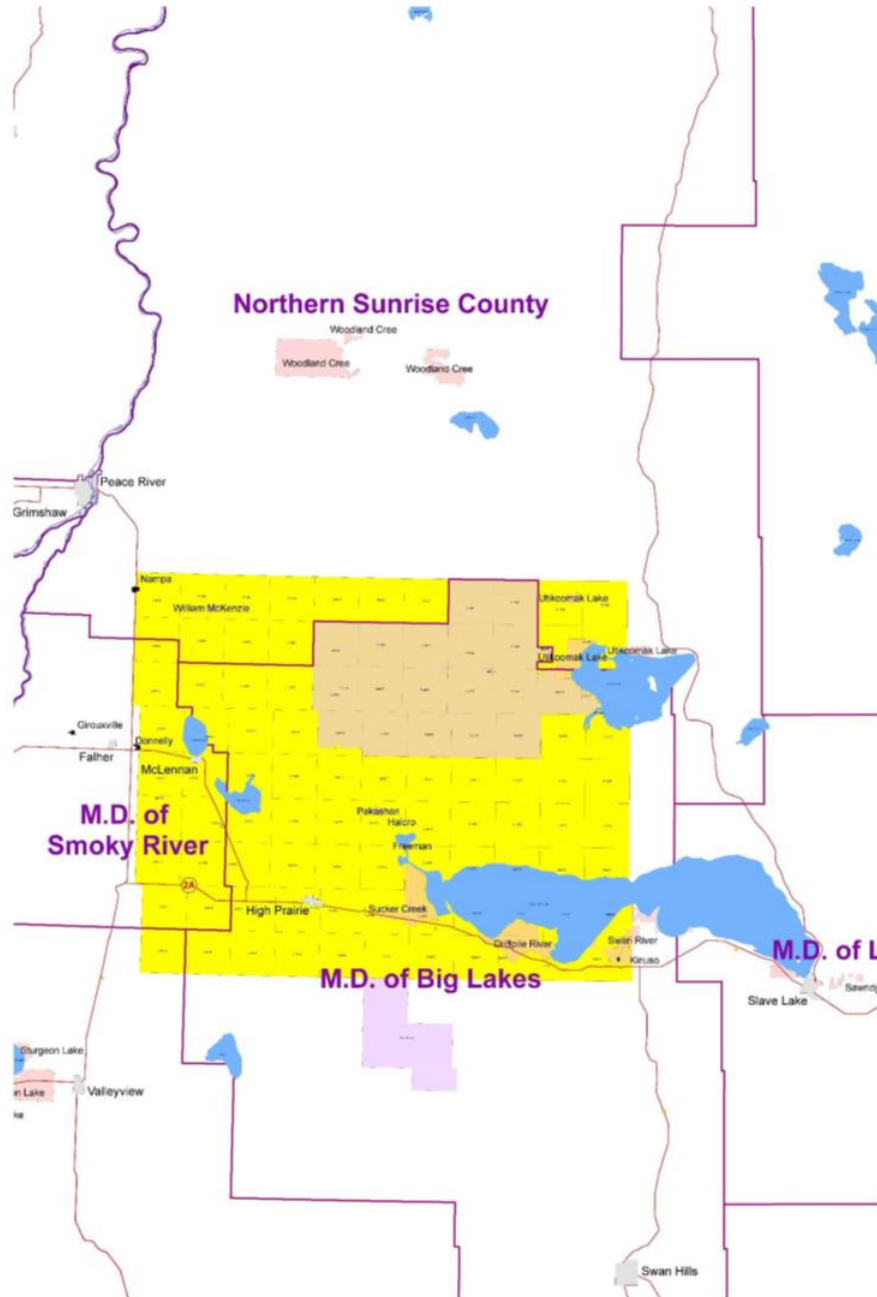

QUARANTINE AREA IN THE PEACE RIVER REGION

Medhat Nasr, Ph. D., Provincial Apiculturist

Appendix 1. Map of townships of the "Quarantine Area" where confirmed finding of the Small Hive Beetle (SHB) and the surrounding area at high risk of spreading SHB in Alberta. Map of the "Quarantine Area" boundaries. The boundaries are: (a) South East corner Township 73-10-W5, (b) North East corner Township 81-10-W5, (c) South West corner Township 73-20-W5, and (5) North West corner Township 81-20-W5.

Small Hive Beetle Quarantine Area July 2017

 Townships under Quarantine

Appendix 2. Alberta map of the "Quarantine Area" where confirmed finding of the Small Hive Beetle (SHB) and the surrounding area at high risk of spreading SHB in Alberta.