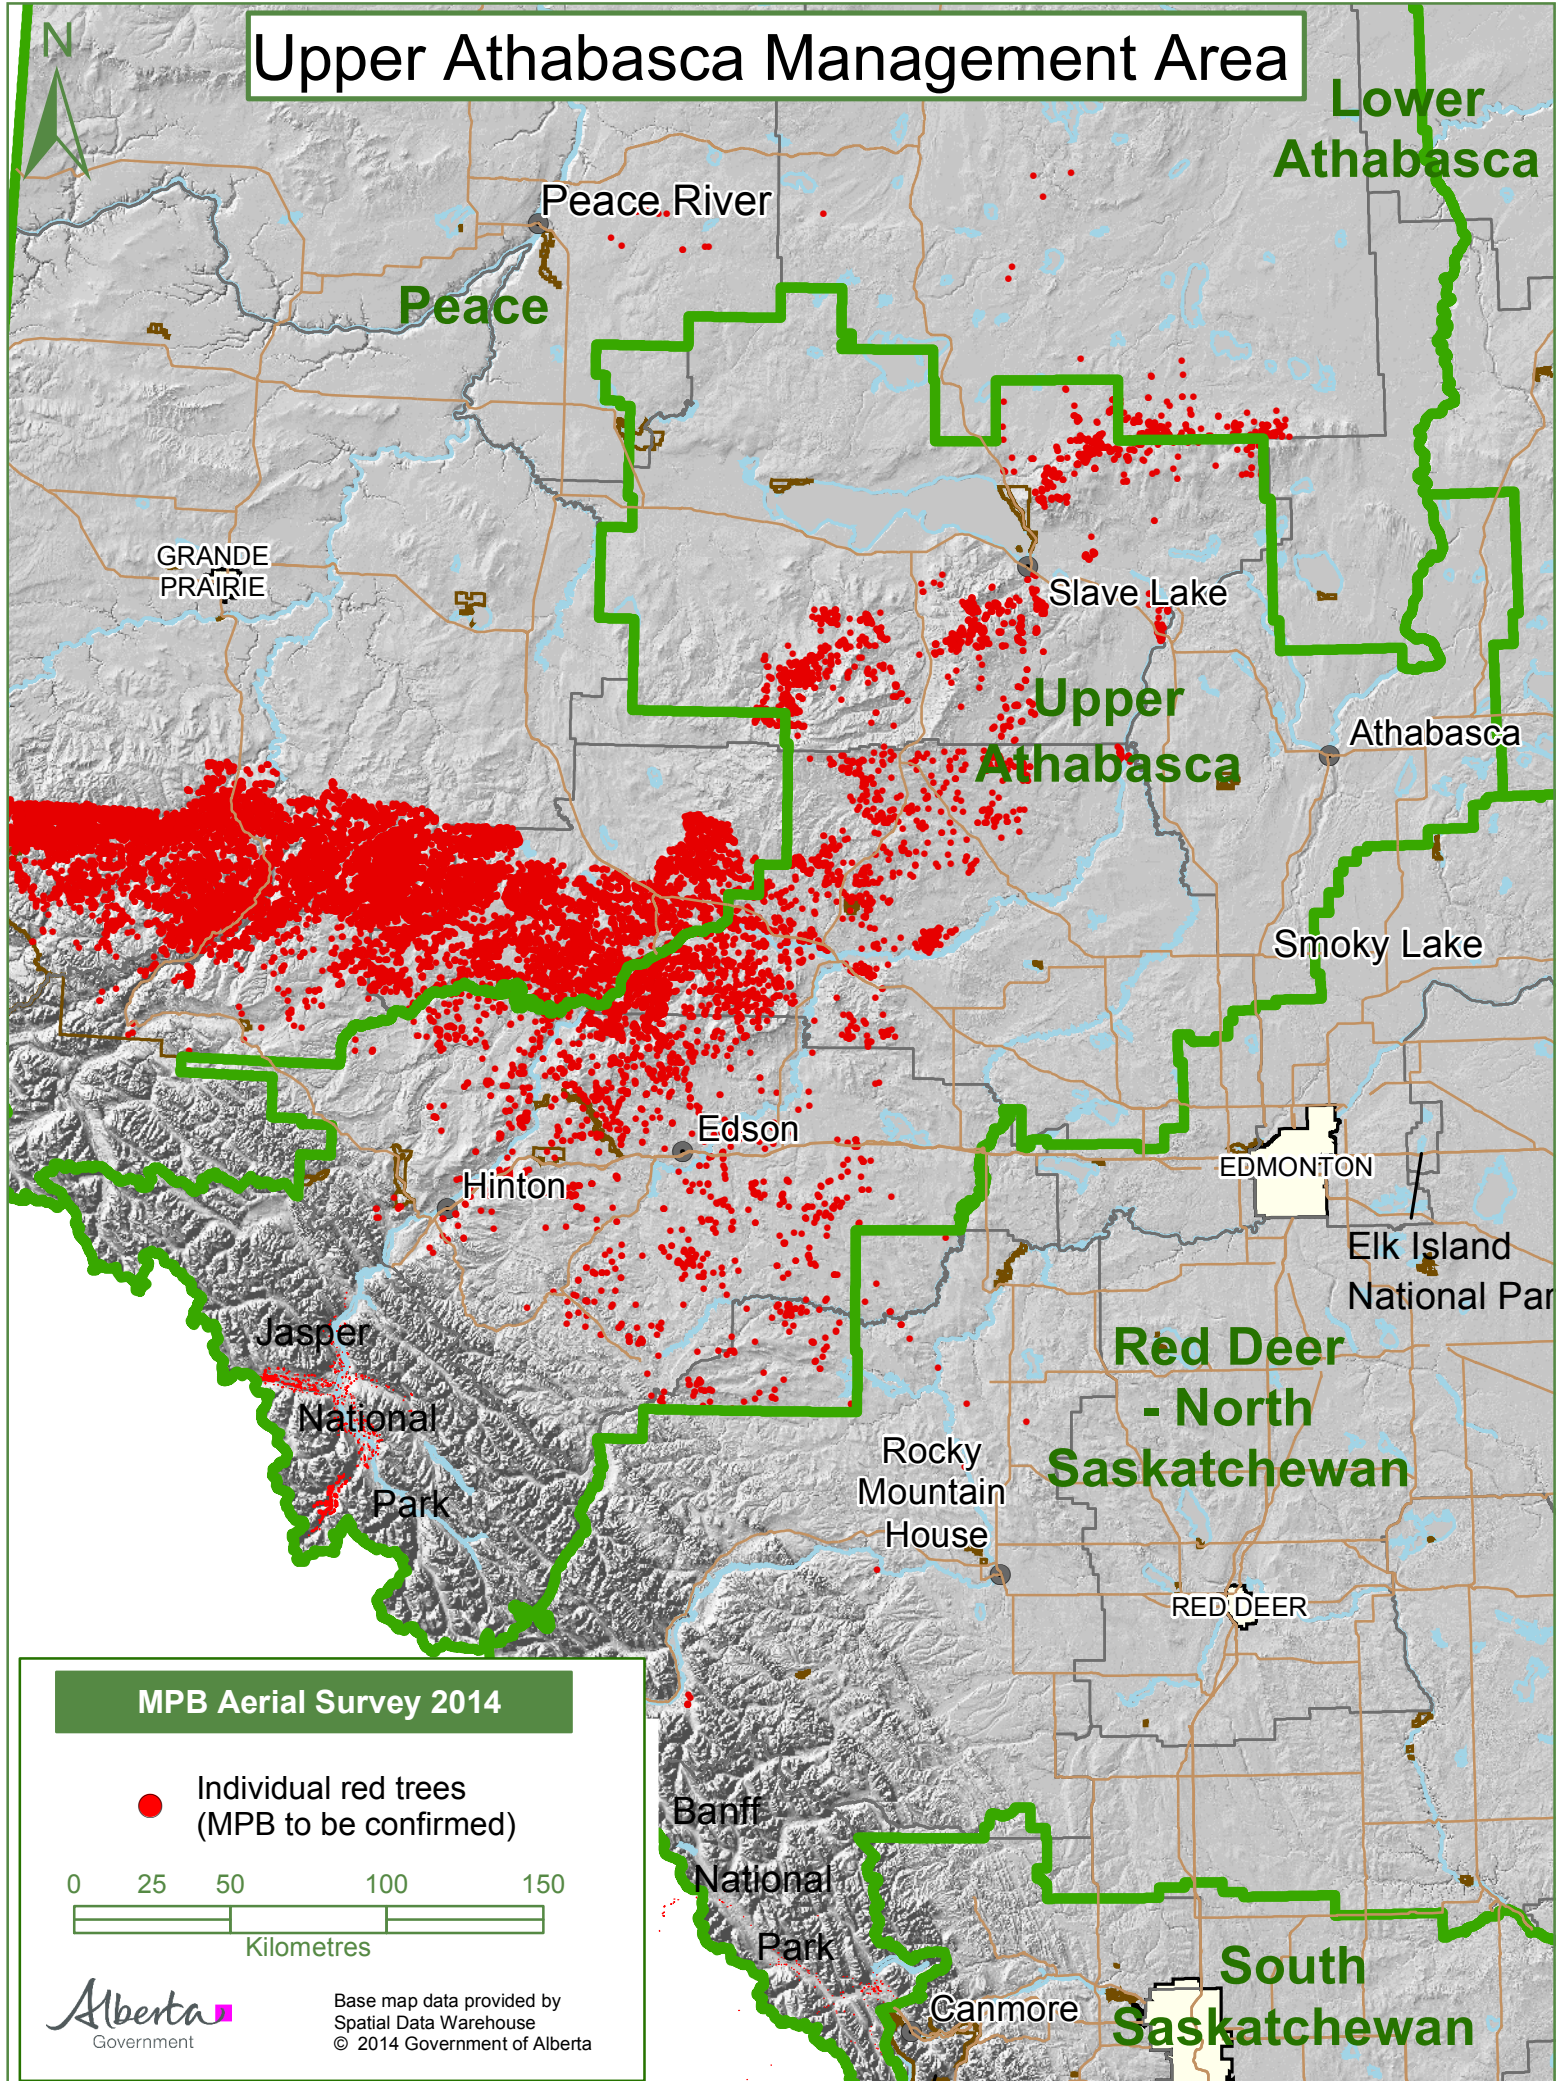

Upper Athabasca Management Area

MPB Aerial Survey 2014

● Individual red trees
(MPB to be confirmed)

Base map data provided by
Spatial Data Warehouse
© 2014 Government of Alberta