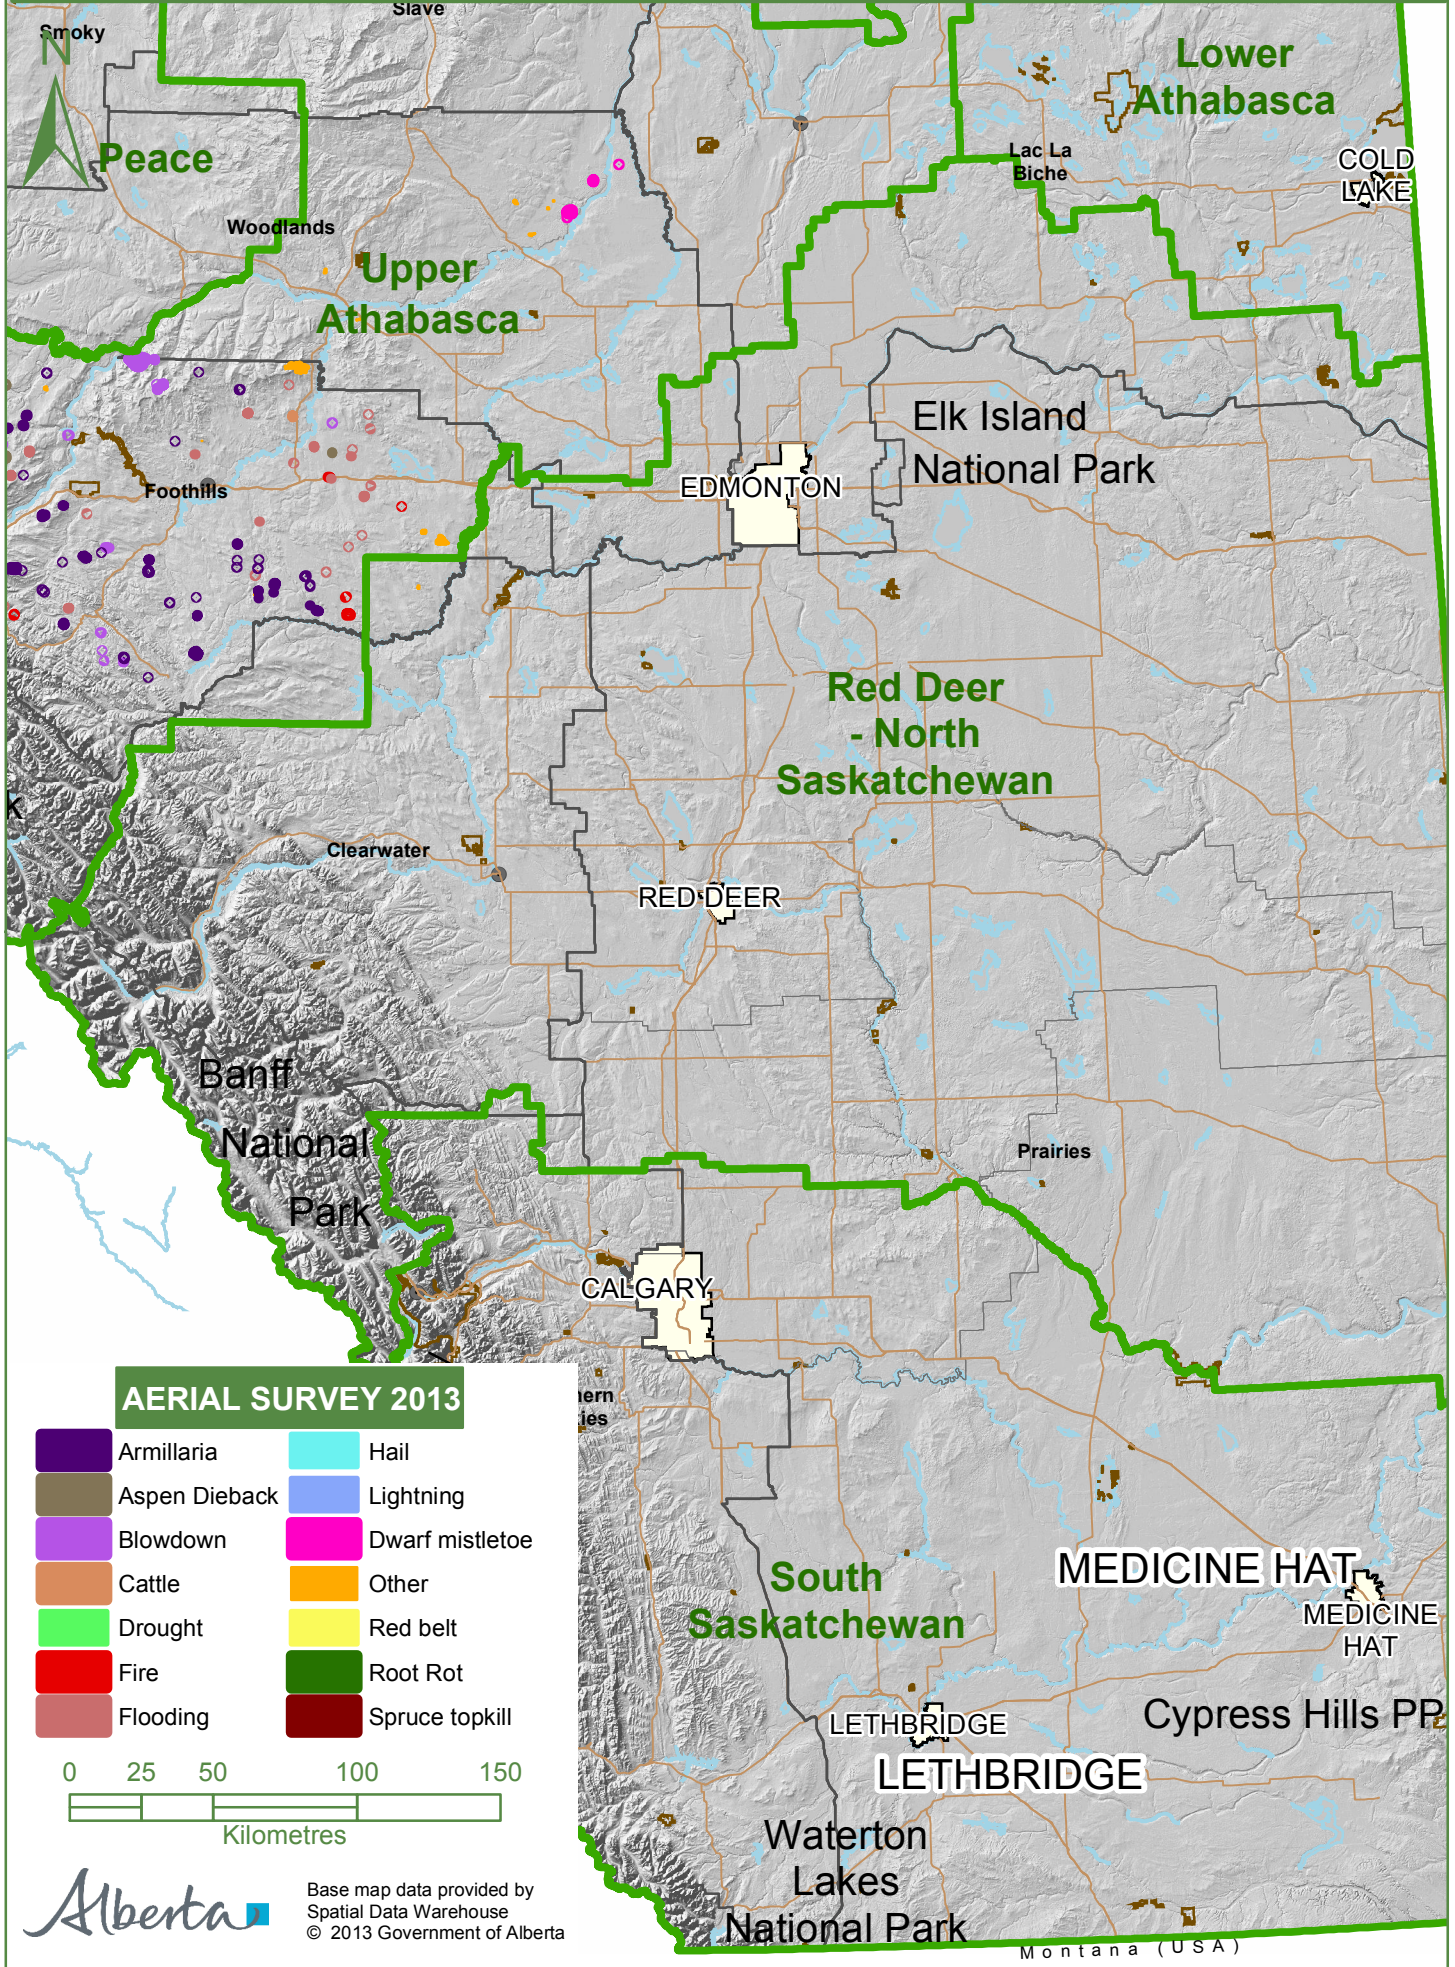

# Red Deer North Saskatchewan Management Area

Smoky

Slave

Lower Athabasca

Peace

Woodlands

Upper Athabasca

Lac La Biche

COLD LAKE

Foothills

EDMONTON

Elk Island National Park

Red Deer - North Saskatchewan

Clearwater

RED DEER

Prairies

Banff National Park

CALGARY

South Saskatchewan

MEDICINE HAT

MEDICINE HAT

Cypress Hills PP

LETHBRIDGE

LETHBRIDGE

Waterton Lakes National Park