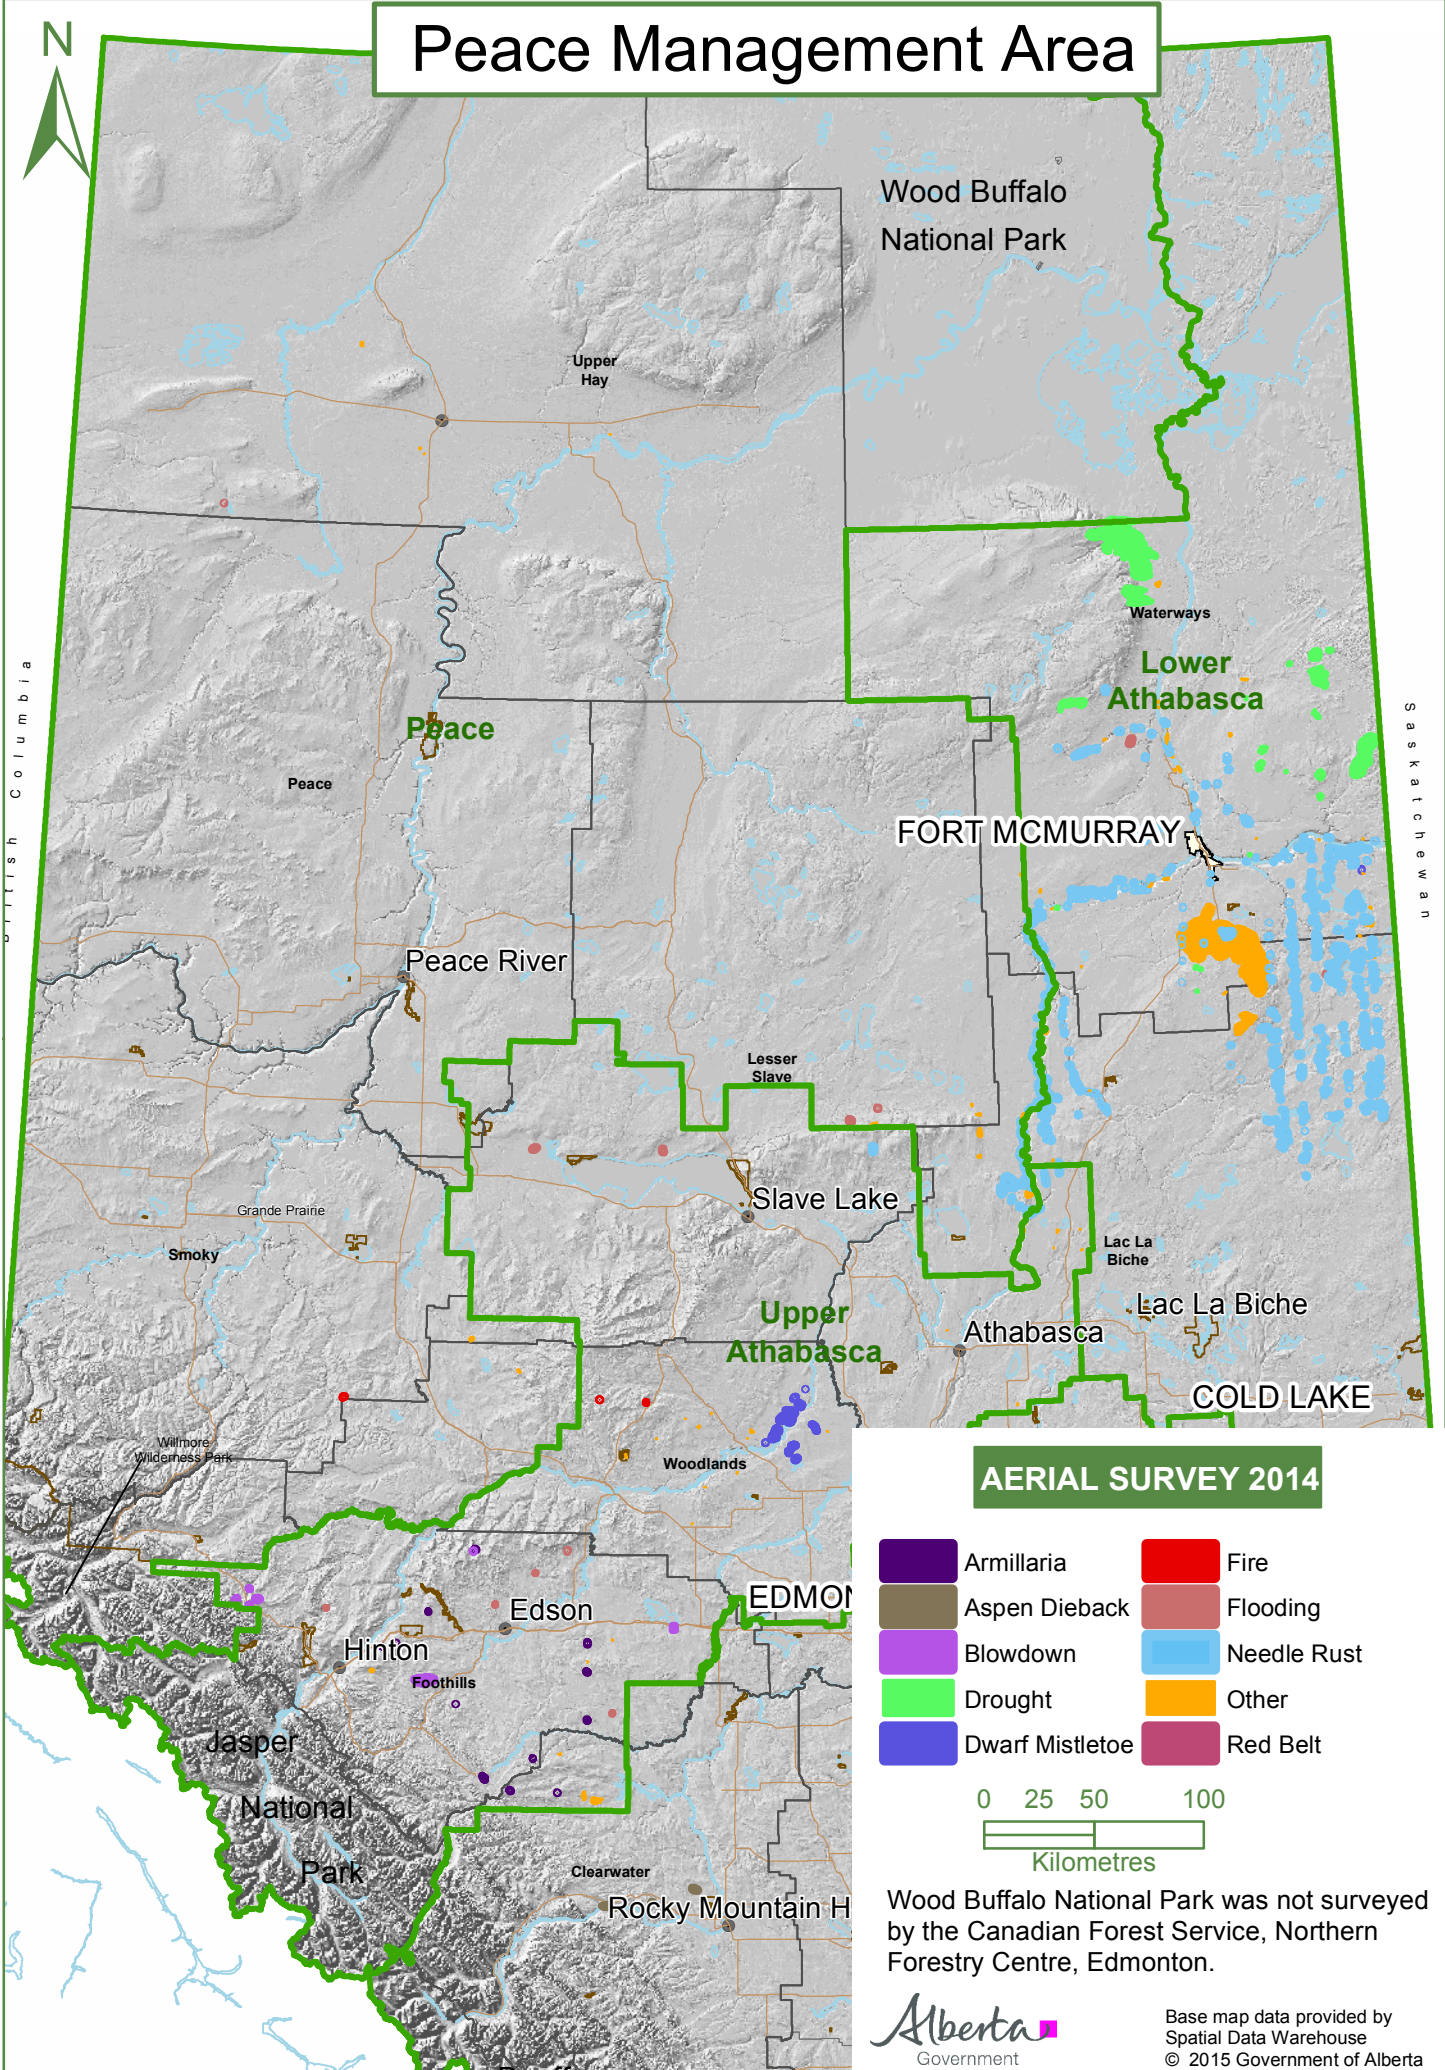

Peace Management Area

AERIAL SURVEY 2014

- Armillaria
- Aspen Dieback
- Blowdown
- Drought
- Dwarf Mistletoe
- Fire
- Flooding
- Needle Rust
- Other
- Red Belt

Wood Buffalo National Park was not surveyed by the Canadian Forest Service, Northern Forestry Centre, Edmonton.