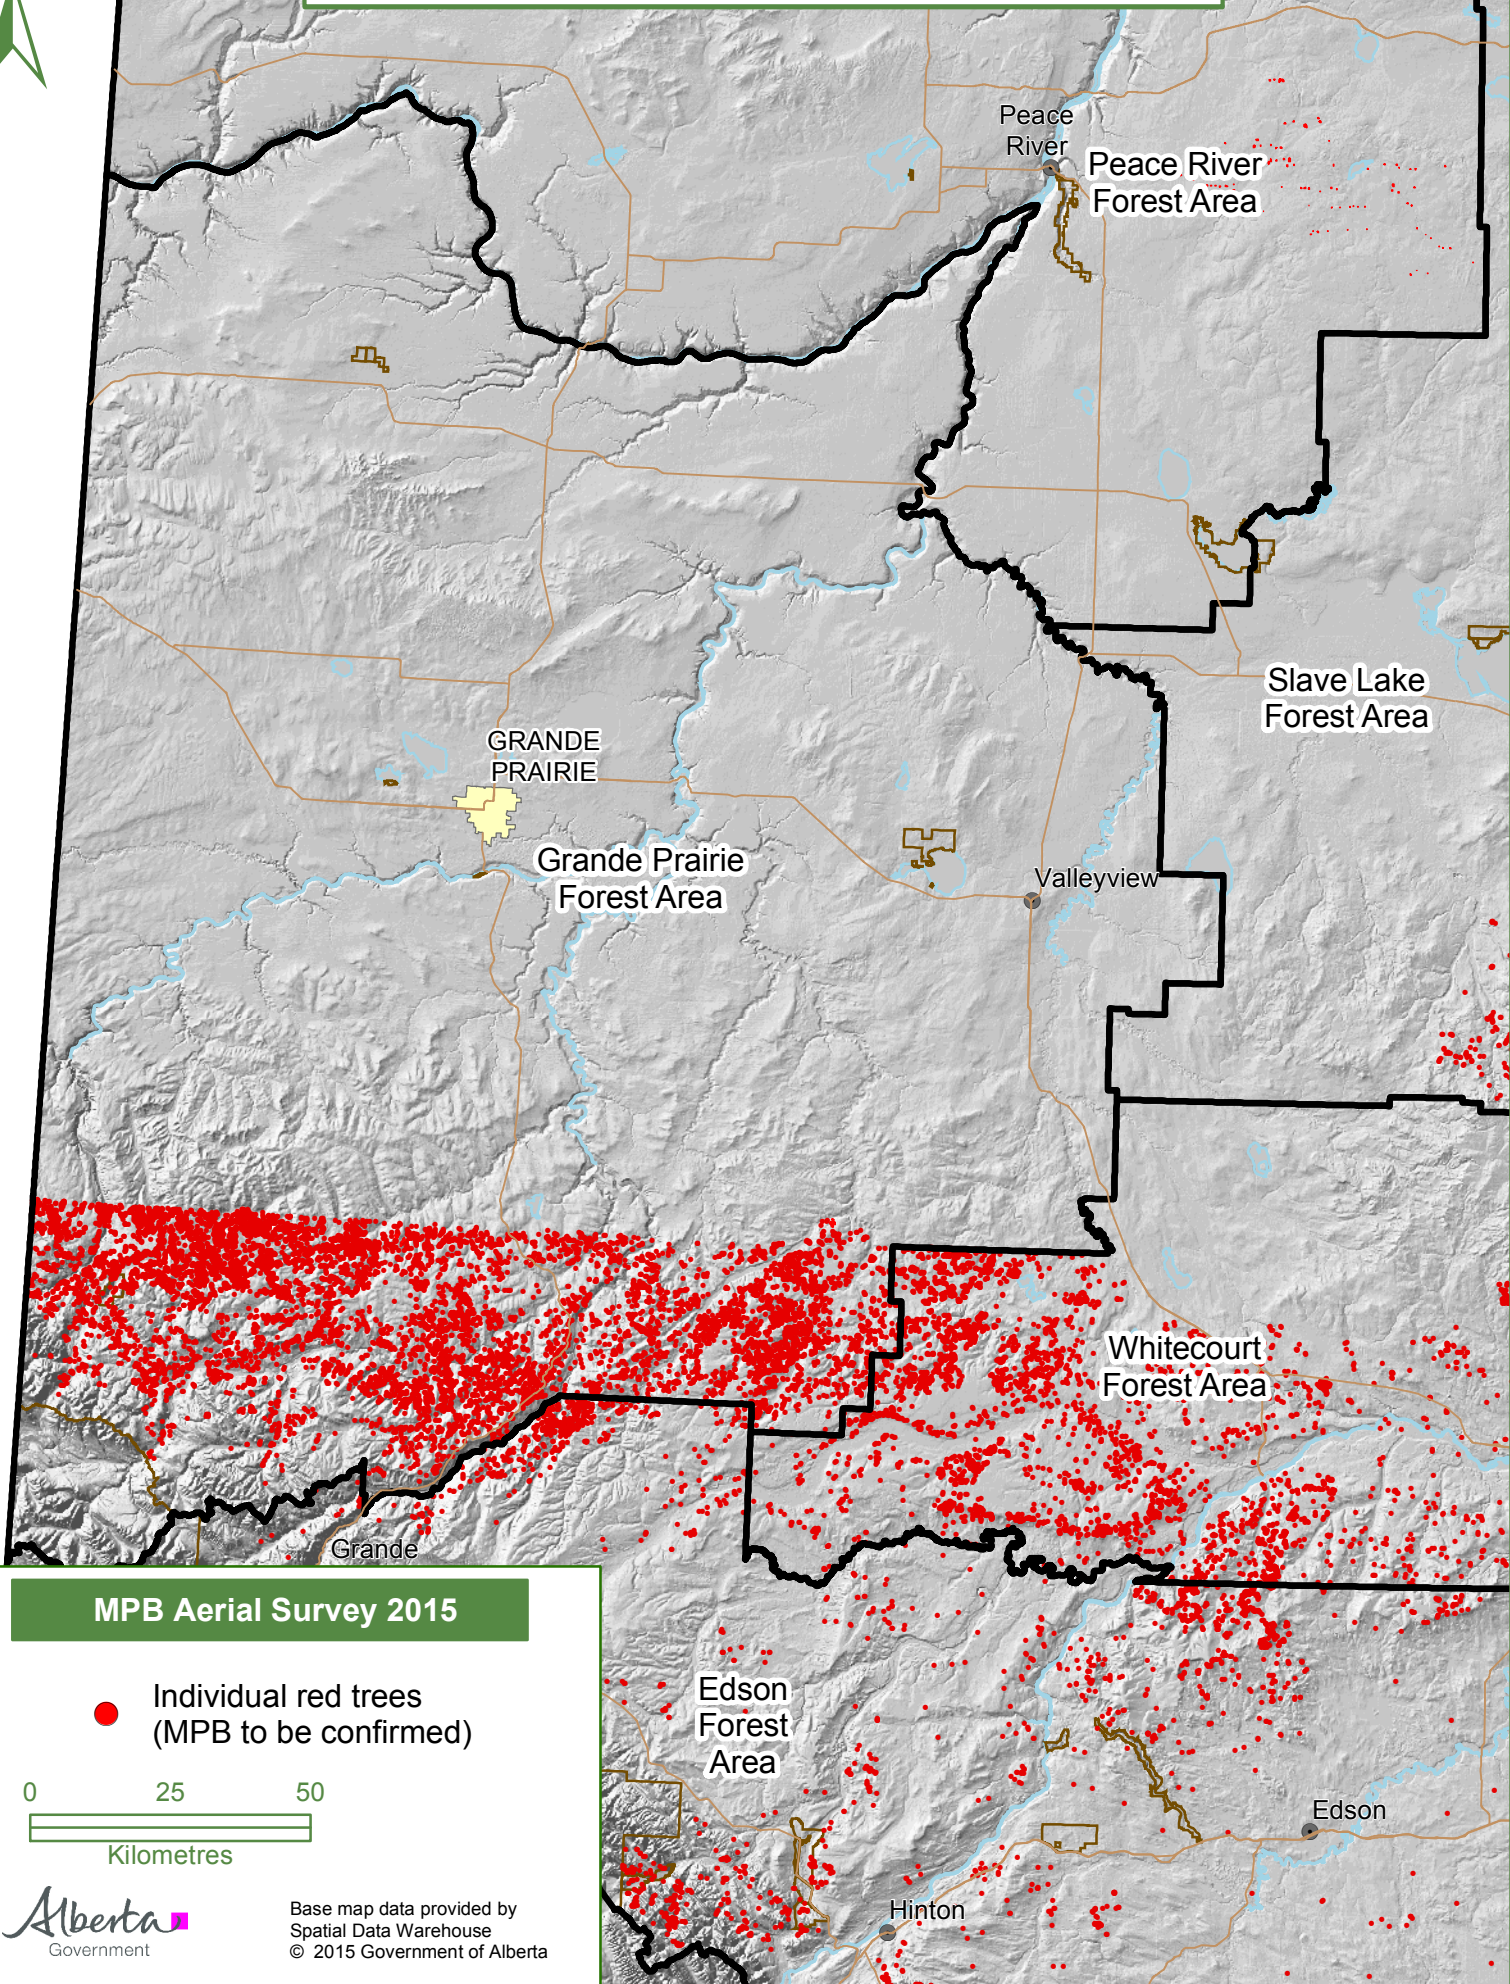

# Grande Prairie Forest Area

## MPB Aerial Survey 2015

● Individual red trees  
(MPB to be confirmed)

Base map data provided by  
Spatial Data Warehouse  
© 2015 Government of Alberta