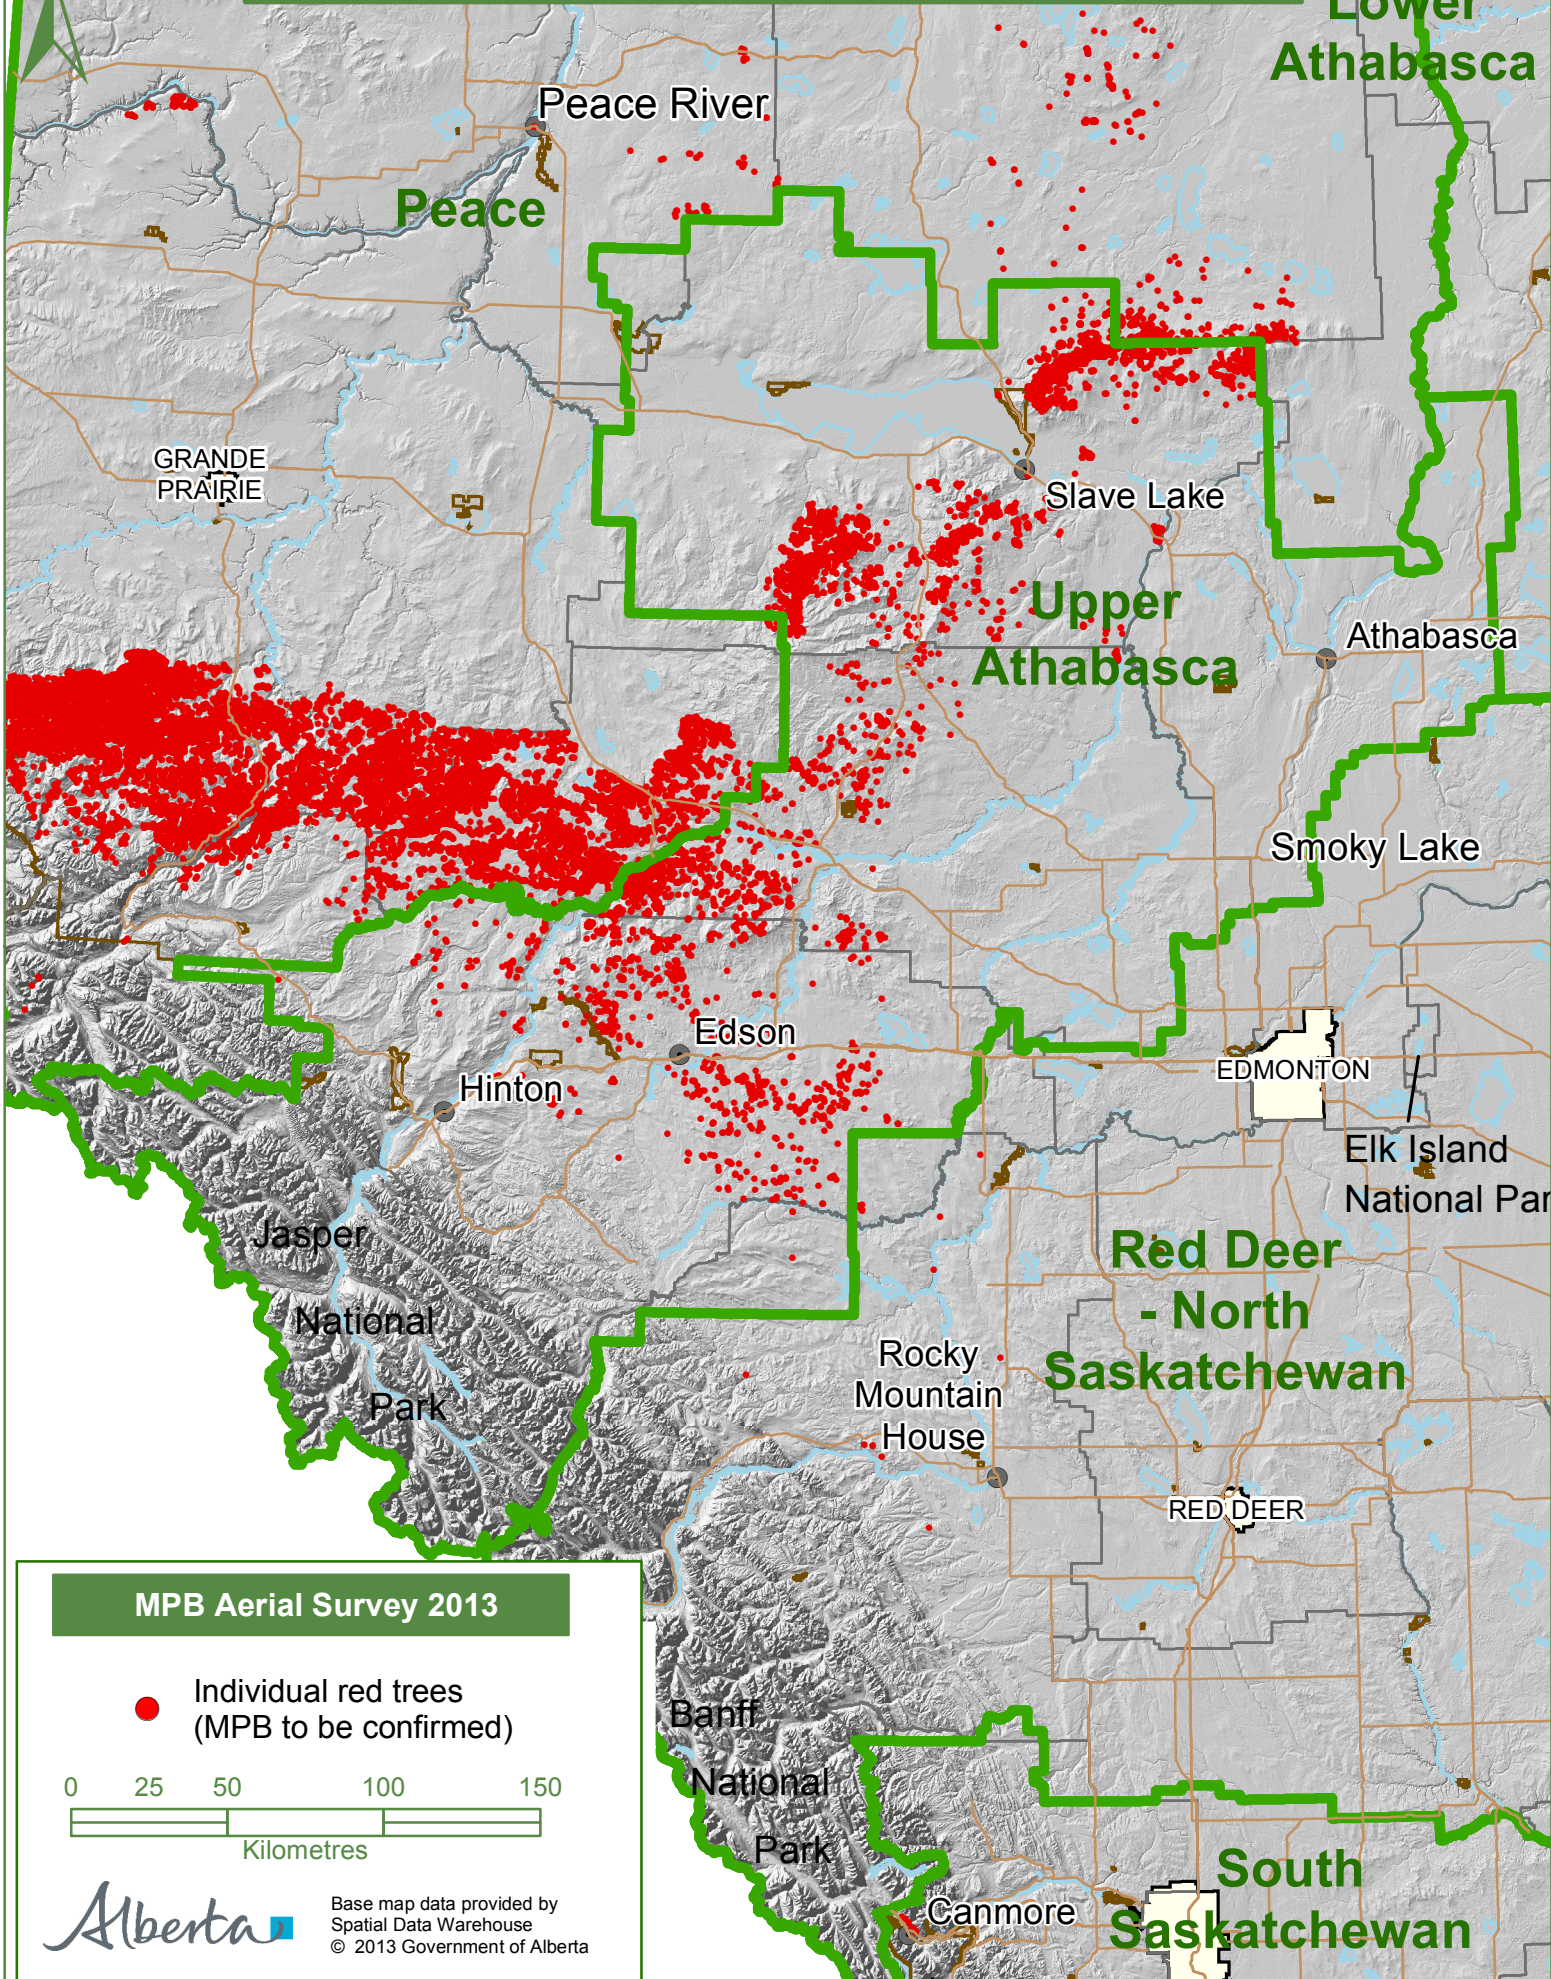

Upper Athabasca Management Area

MPB Aerial Survey 2013

● Individual red trees
(MPB to be confirmed)

Alberta

Base map data provided by
Spatial Data Warehouse
© 2013 Government of Alberta