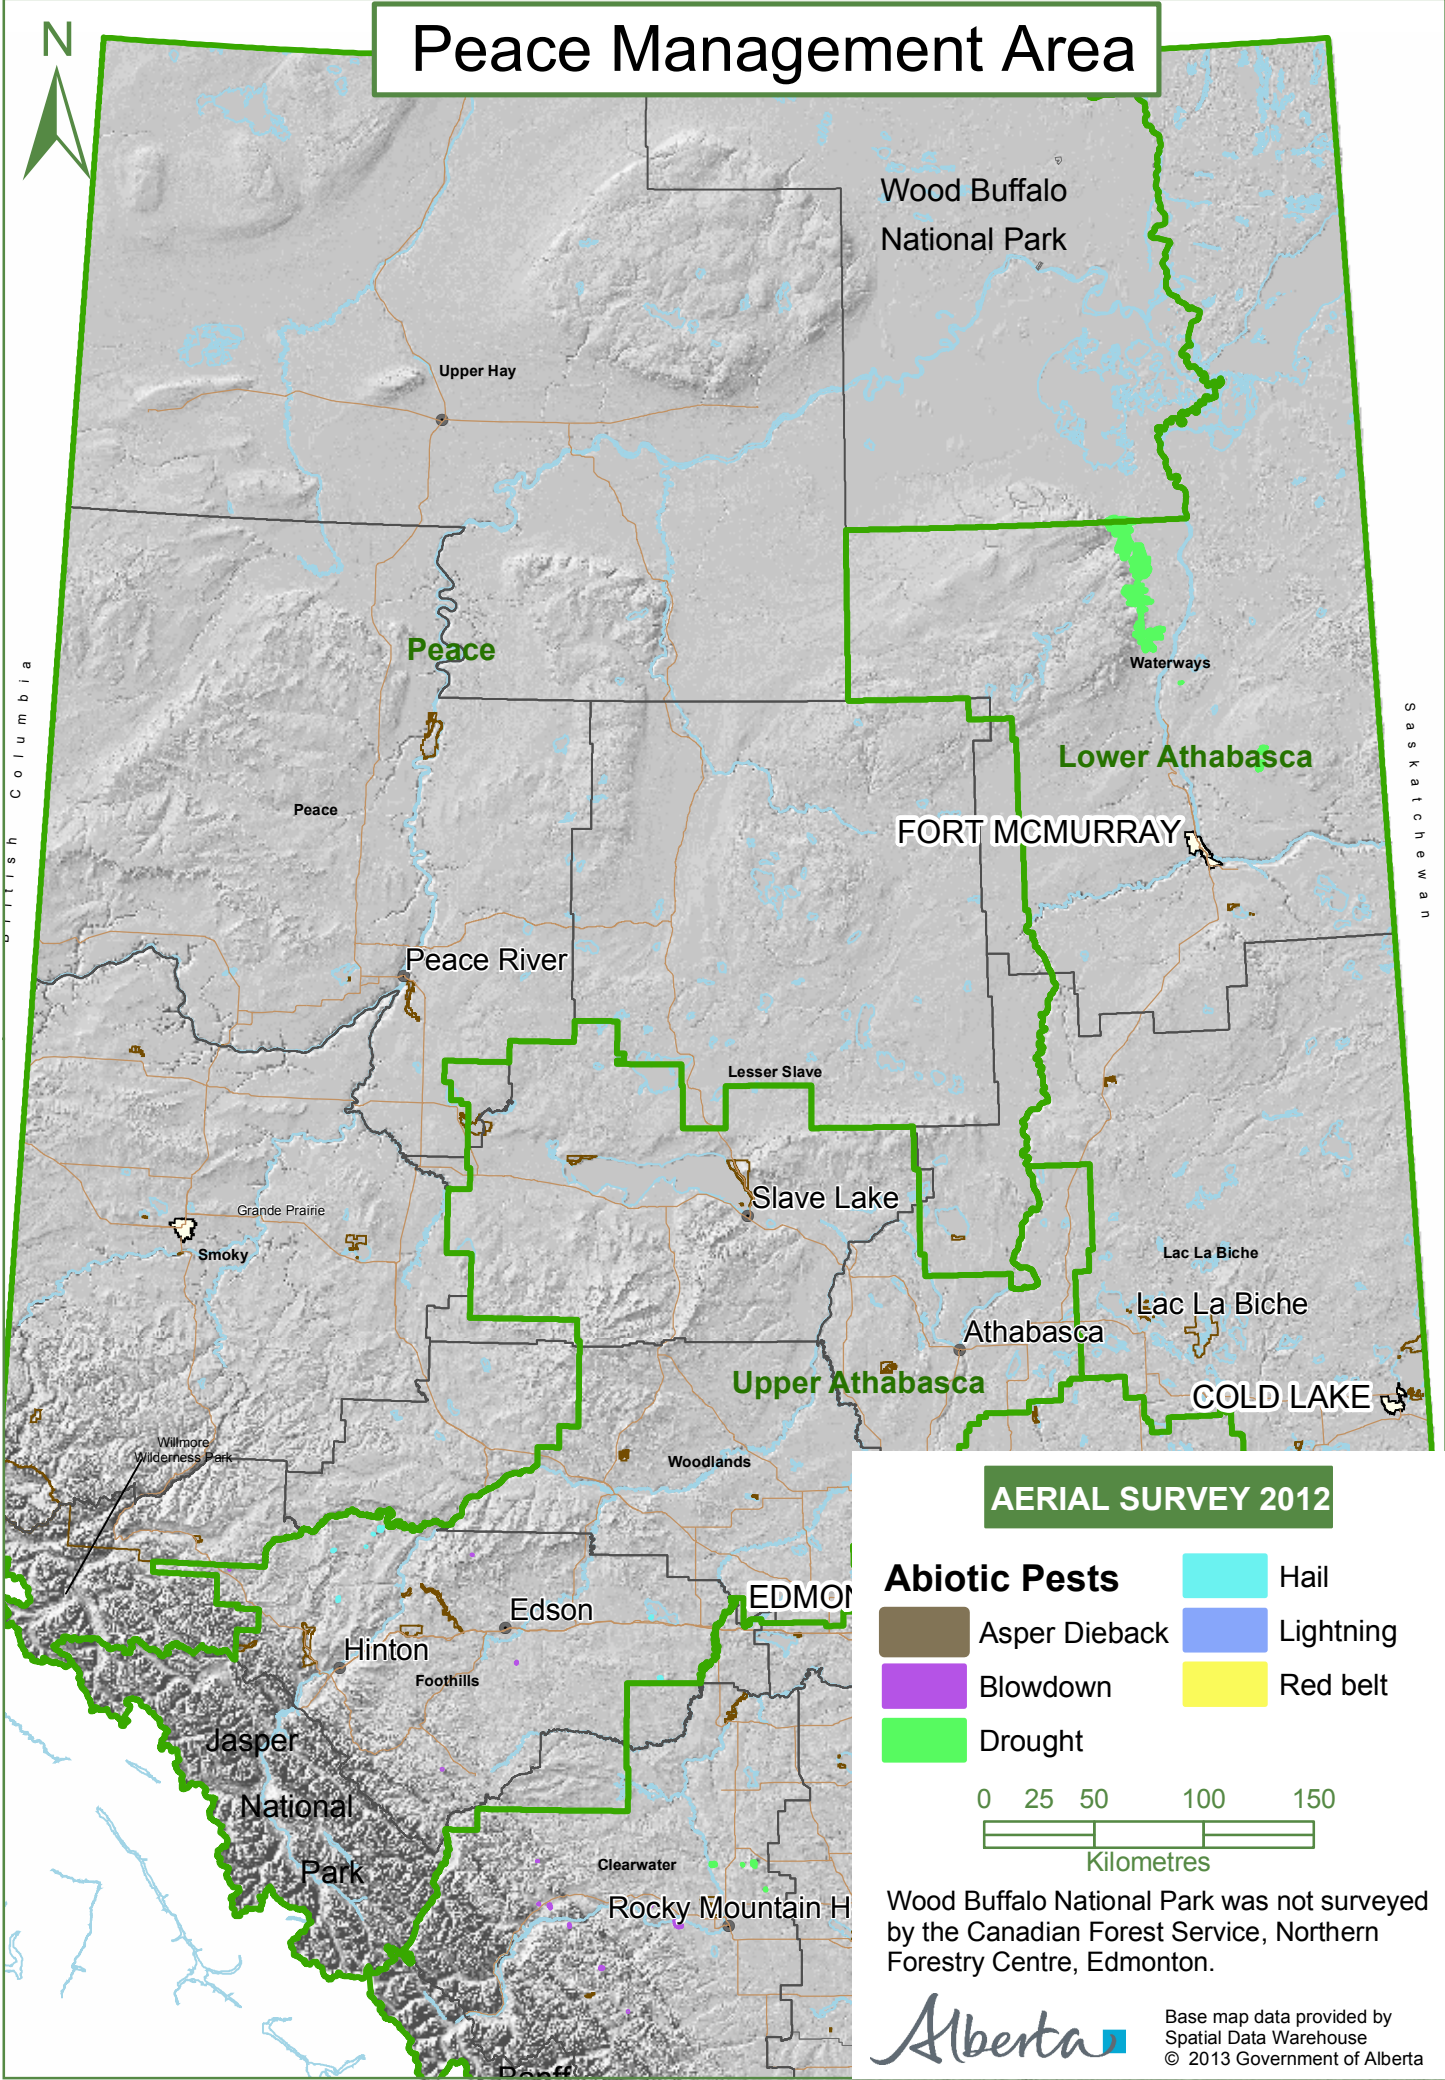

# Peace Management Area

## AERIAL SURVEY 2012

- Abiotic Pests**
- Hail
  - Lightning
  - Red belt
  - Drought
  - Asper Dieback
  - Blowdown

Wood Buffalo National Park was not surveyed by the Canadian Forest Service, Northern Forestry Centre, Edmonton.

Base map data provided by Spatial Data Warehouse © 2013 Government of Alberta