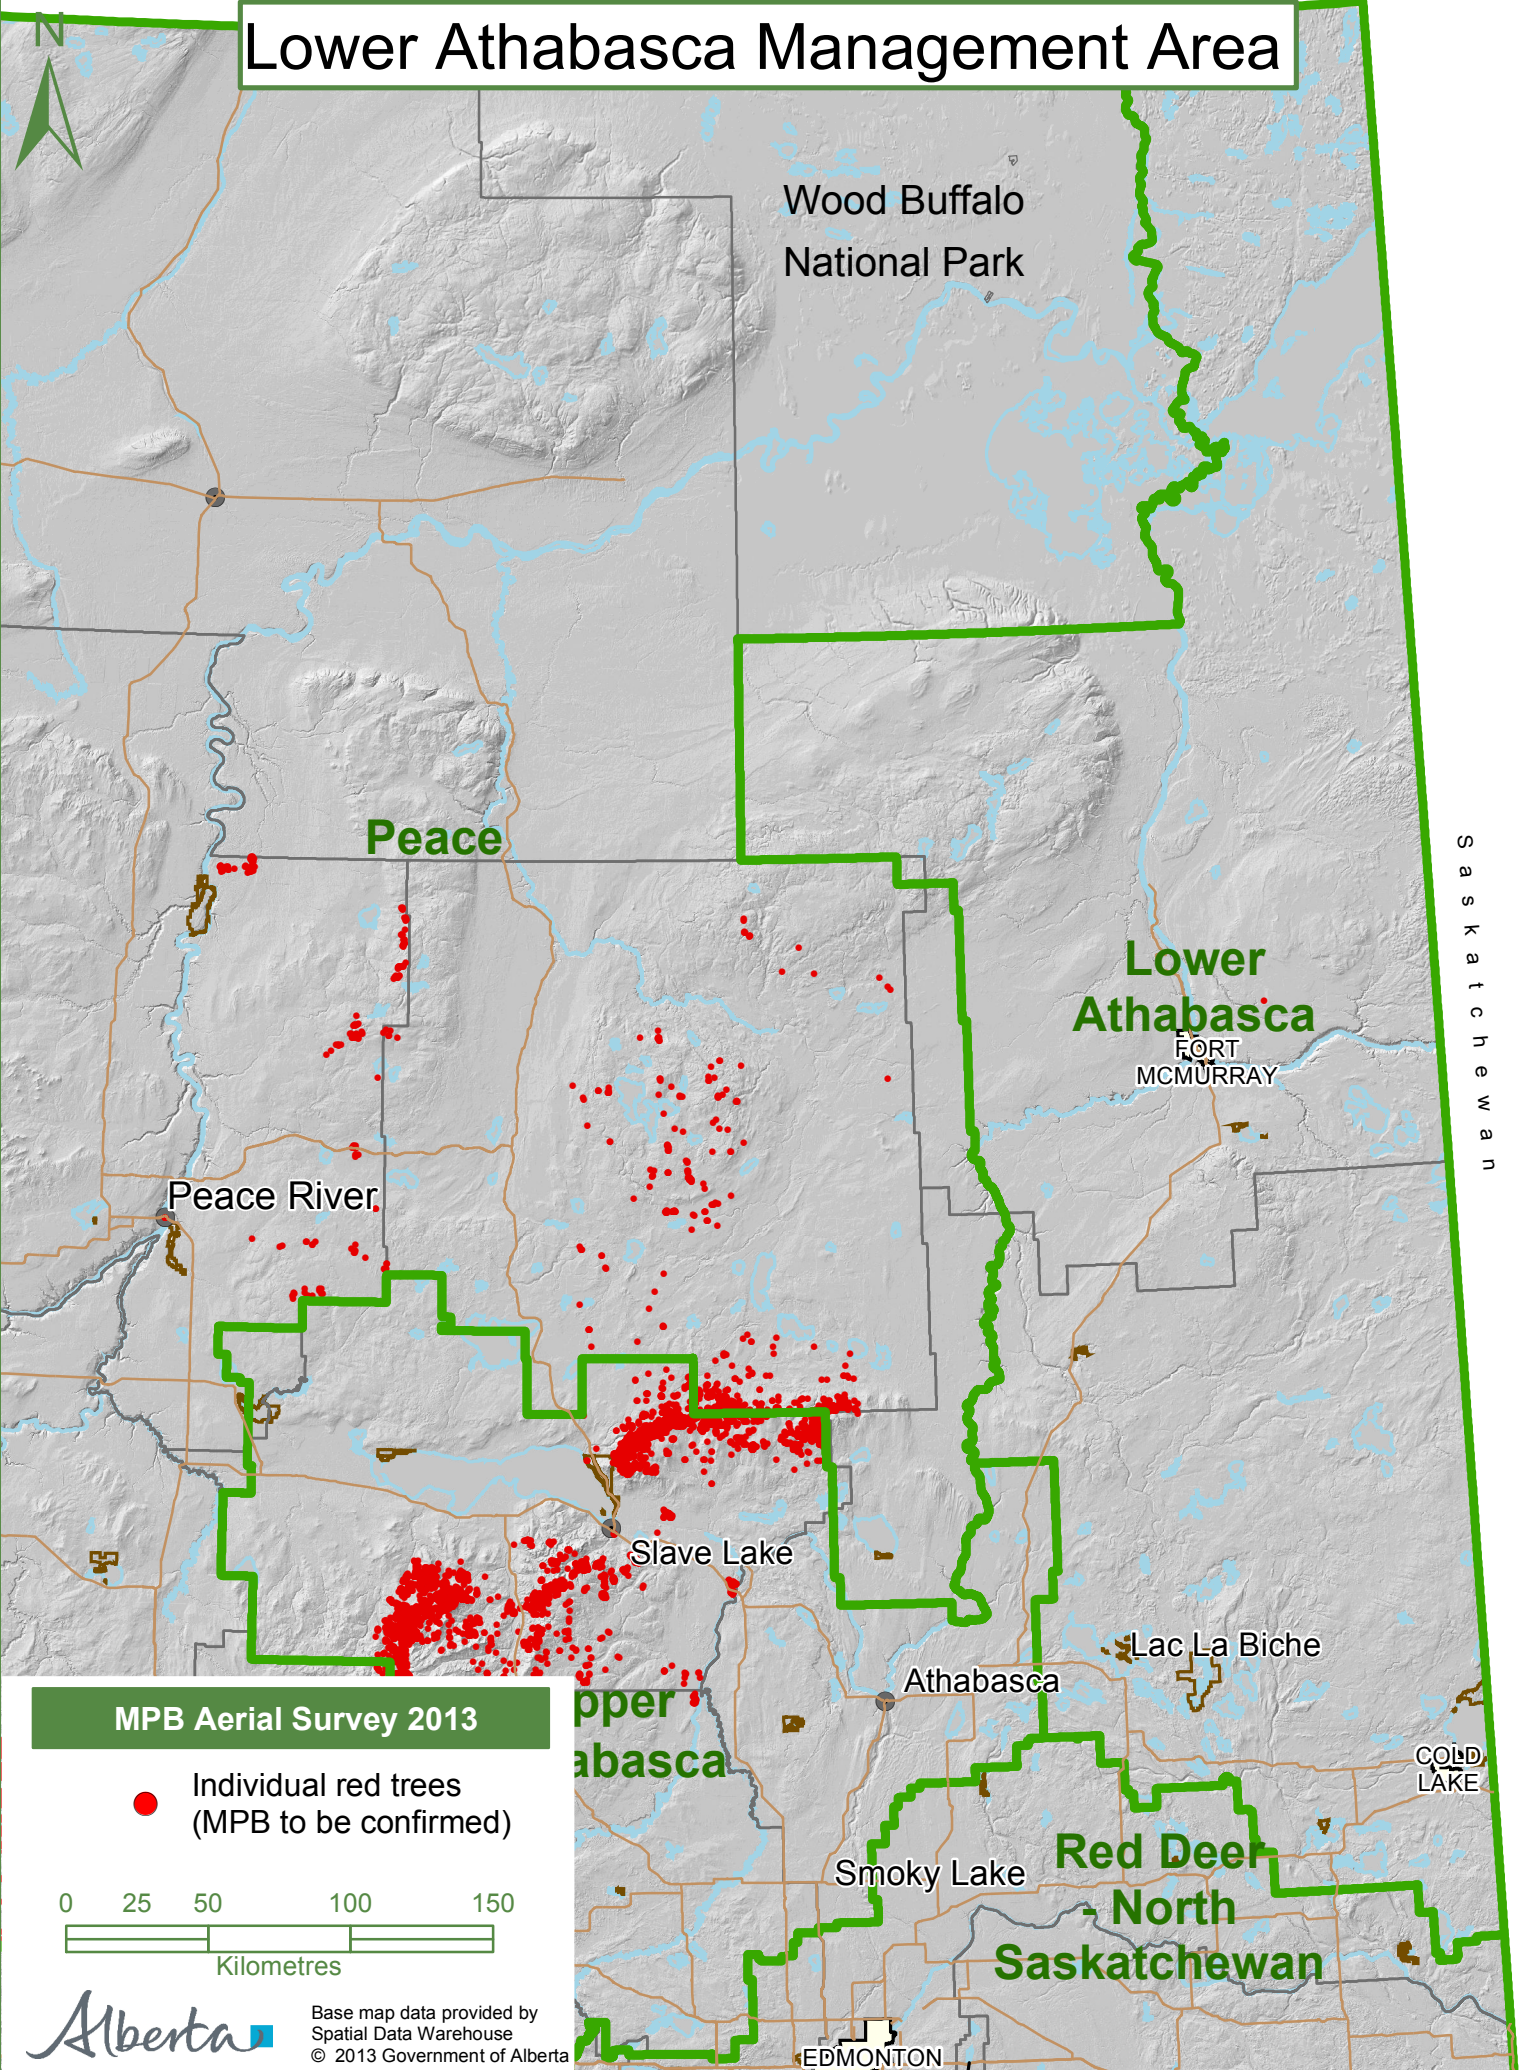

# Lower Athabasca Management Area

## MPB Aerial Survey 2013

● Individual red trees (MPB to be confirmed)