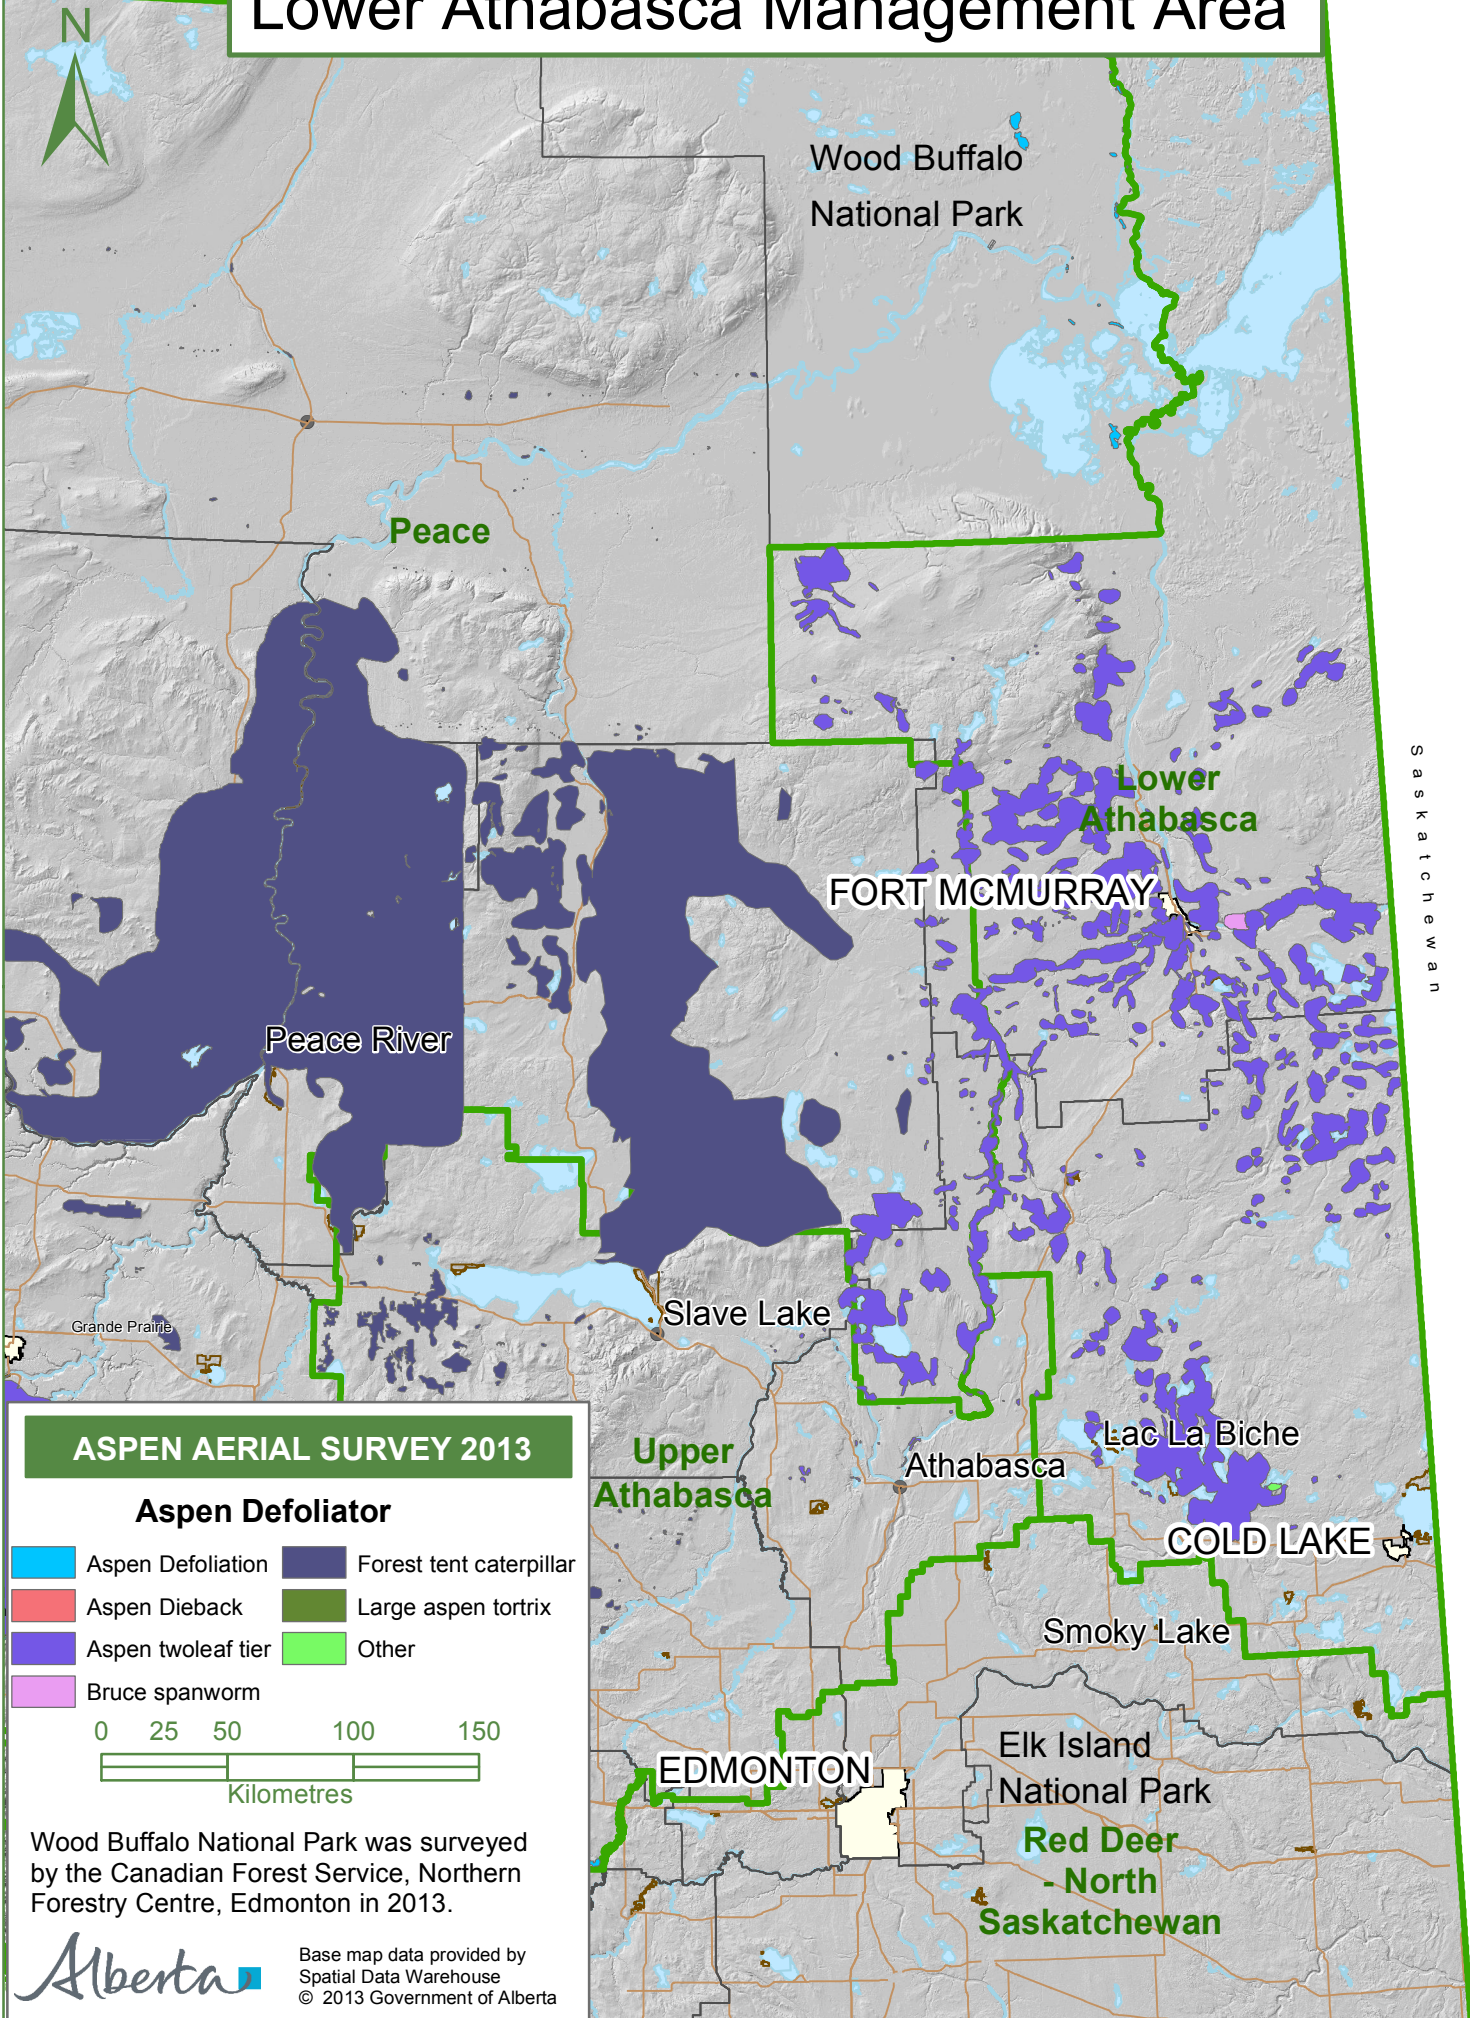

# Lower Athabasca Management Area

## ASPEN AERIAL SURVEY 2013

### Aspen Defoliator

- |  |                    |   |                         |
|--|--------------------|---|-------------------------|
|  | Aspen Defoliation  |  | Forest tent caterpillar |
|  | Aspen Dieback      |  | Large aspen tortrix     |
|  | Aspen twoleaf tier |  | Other                   |
|  | Bruce spanworm     |   |                         |