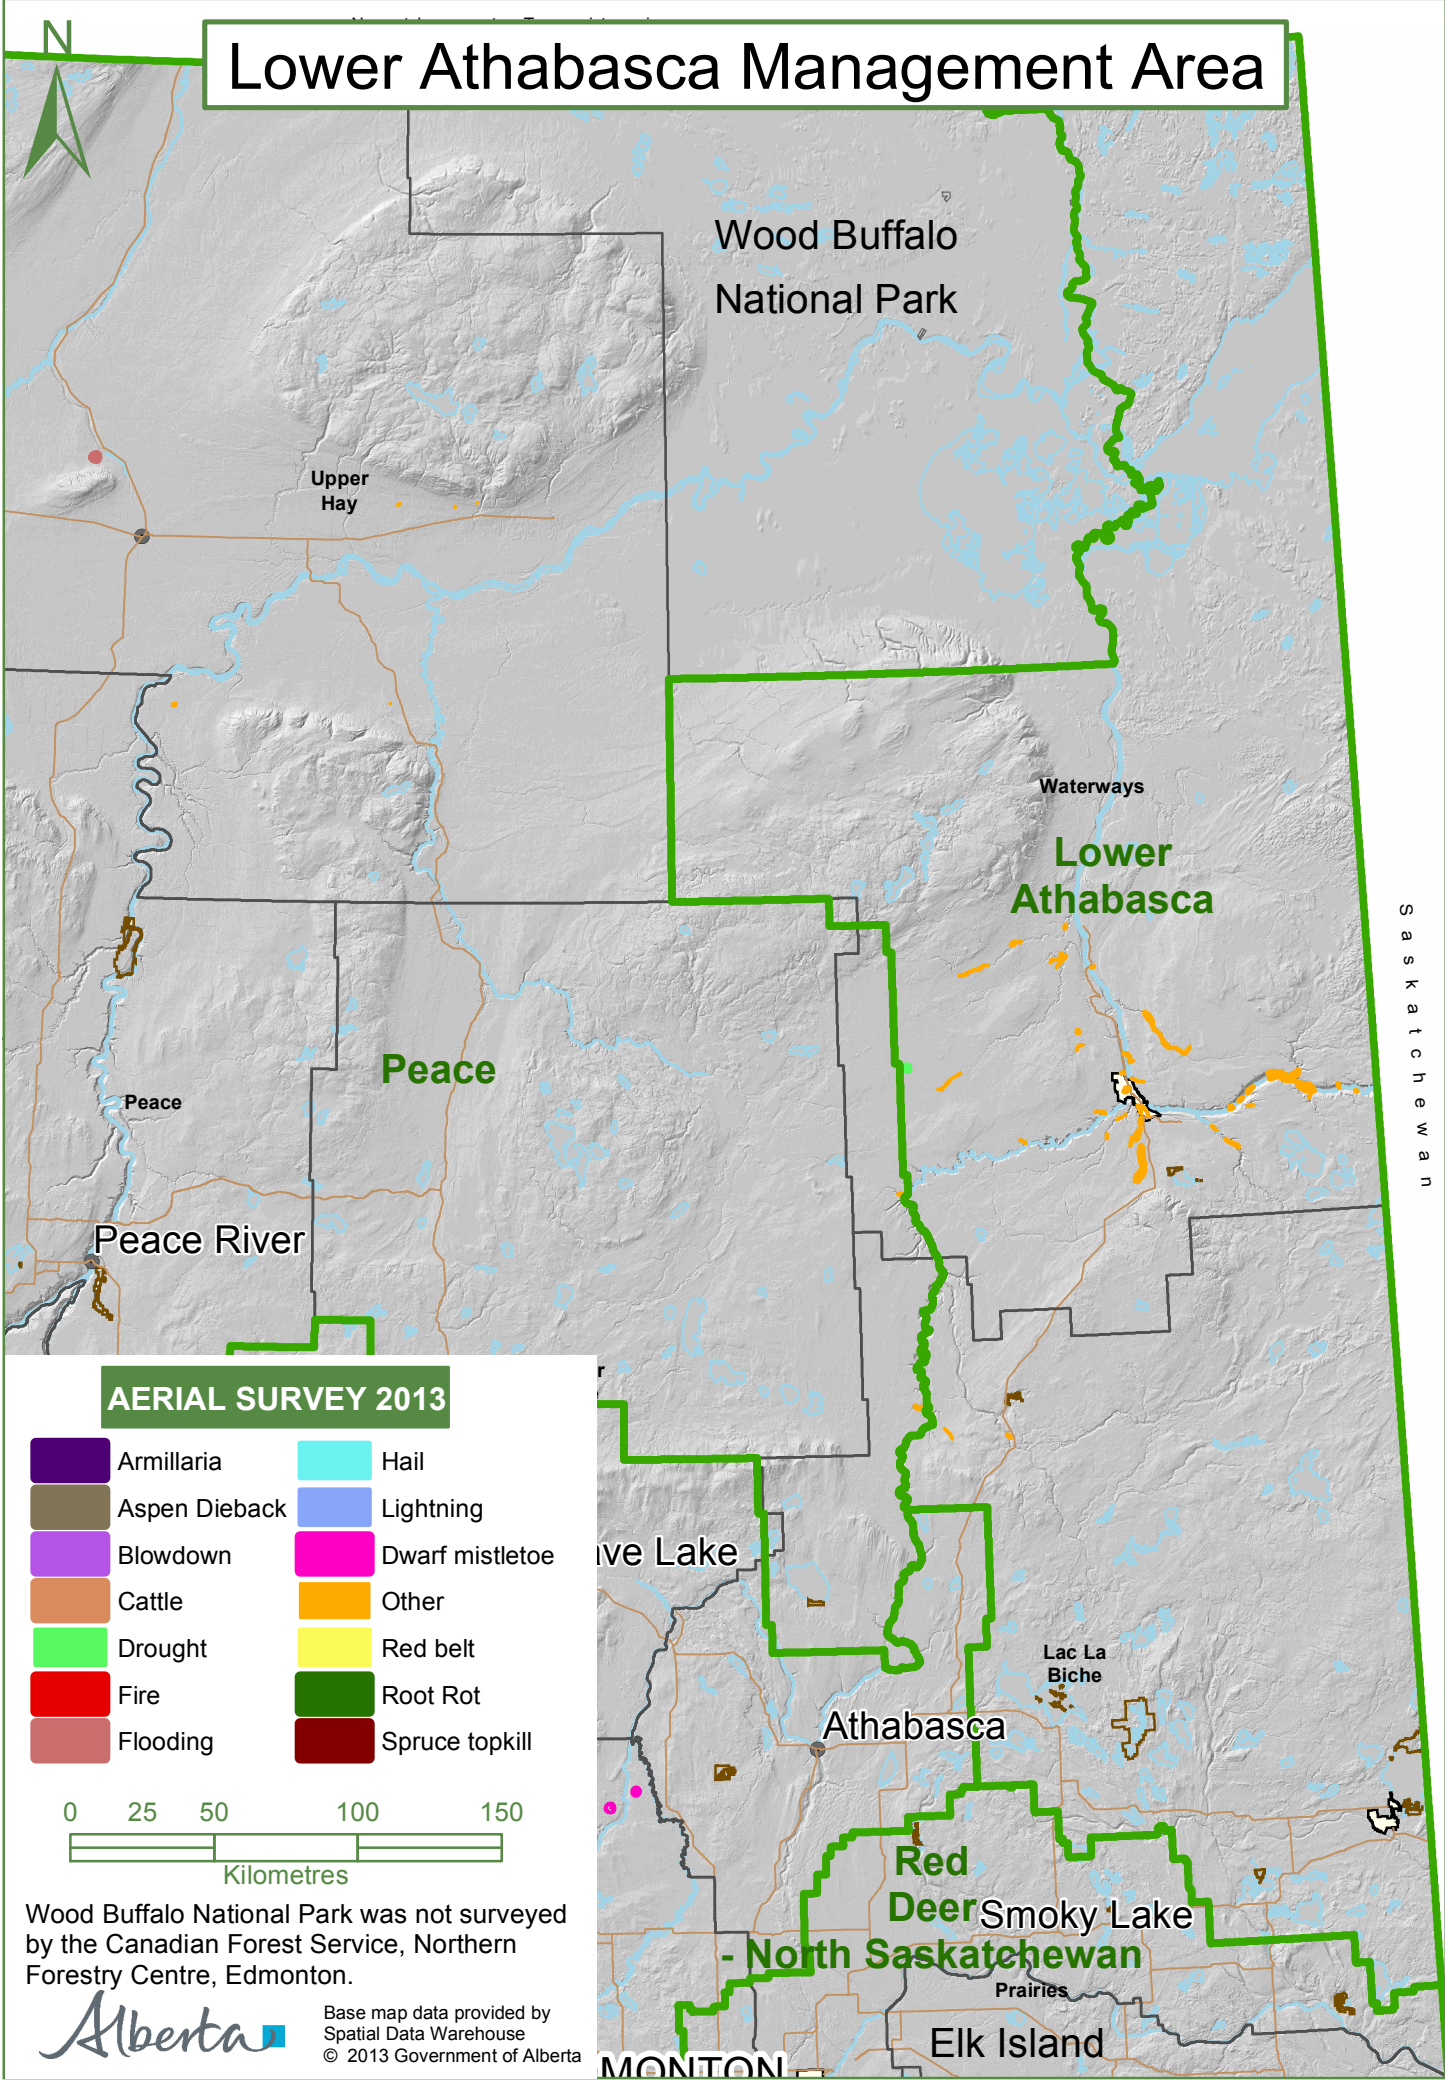

Lower Athabasca Management Area

AERIAL SURVEY 2013

- | | |
|---|---|
|  Armillaria |  Hail |
|  Aspen Dieback |  Lightning |
|  Blowdown |  Dwarf mistletoe |
|  Cattle |  Other |
|  Drought |  Red belt |
|  Fire |  Root Rot |
|  Flooding |  Spruce topkill |

Wood Buffalo National Park was not surveyed by the Canadian Forest Service, Northern Forestry Centre, Edmonton.

Base map data provided by Spatial Data Warehouse © 2013 Government of Alberta

Saskatchewan

Edmonton

Elk Island