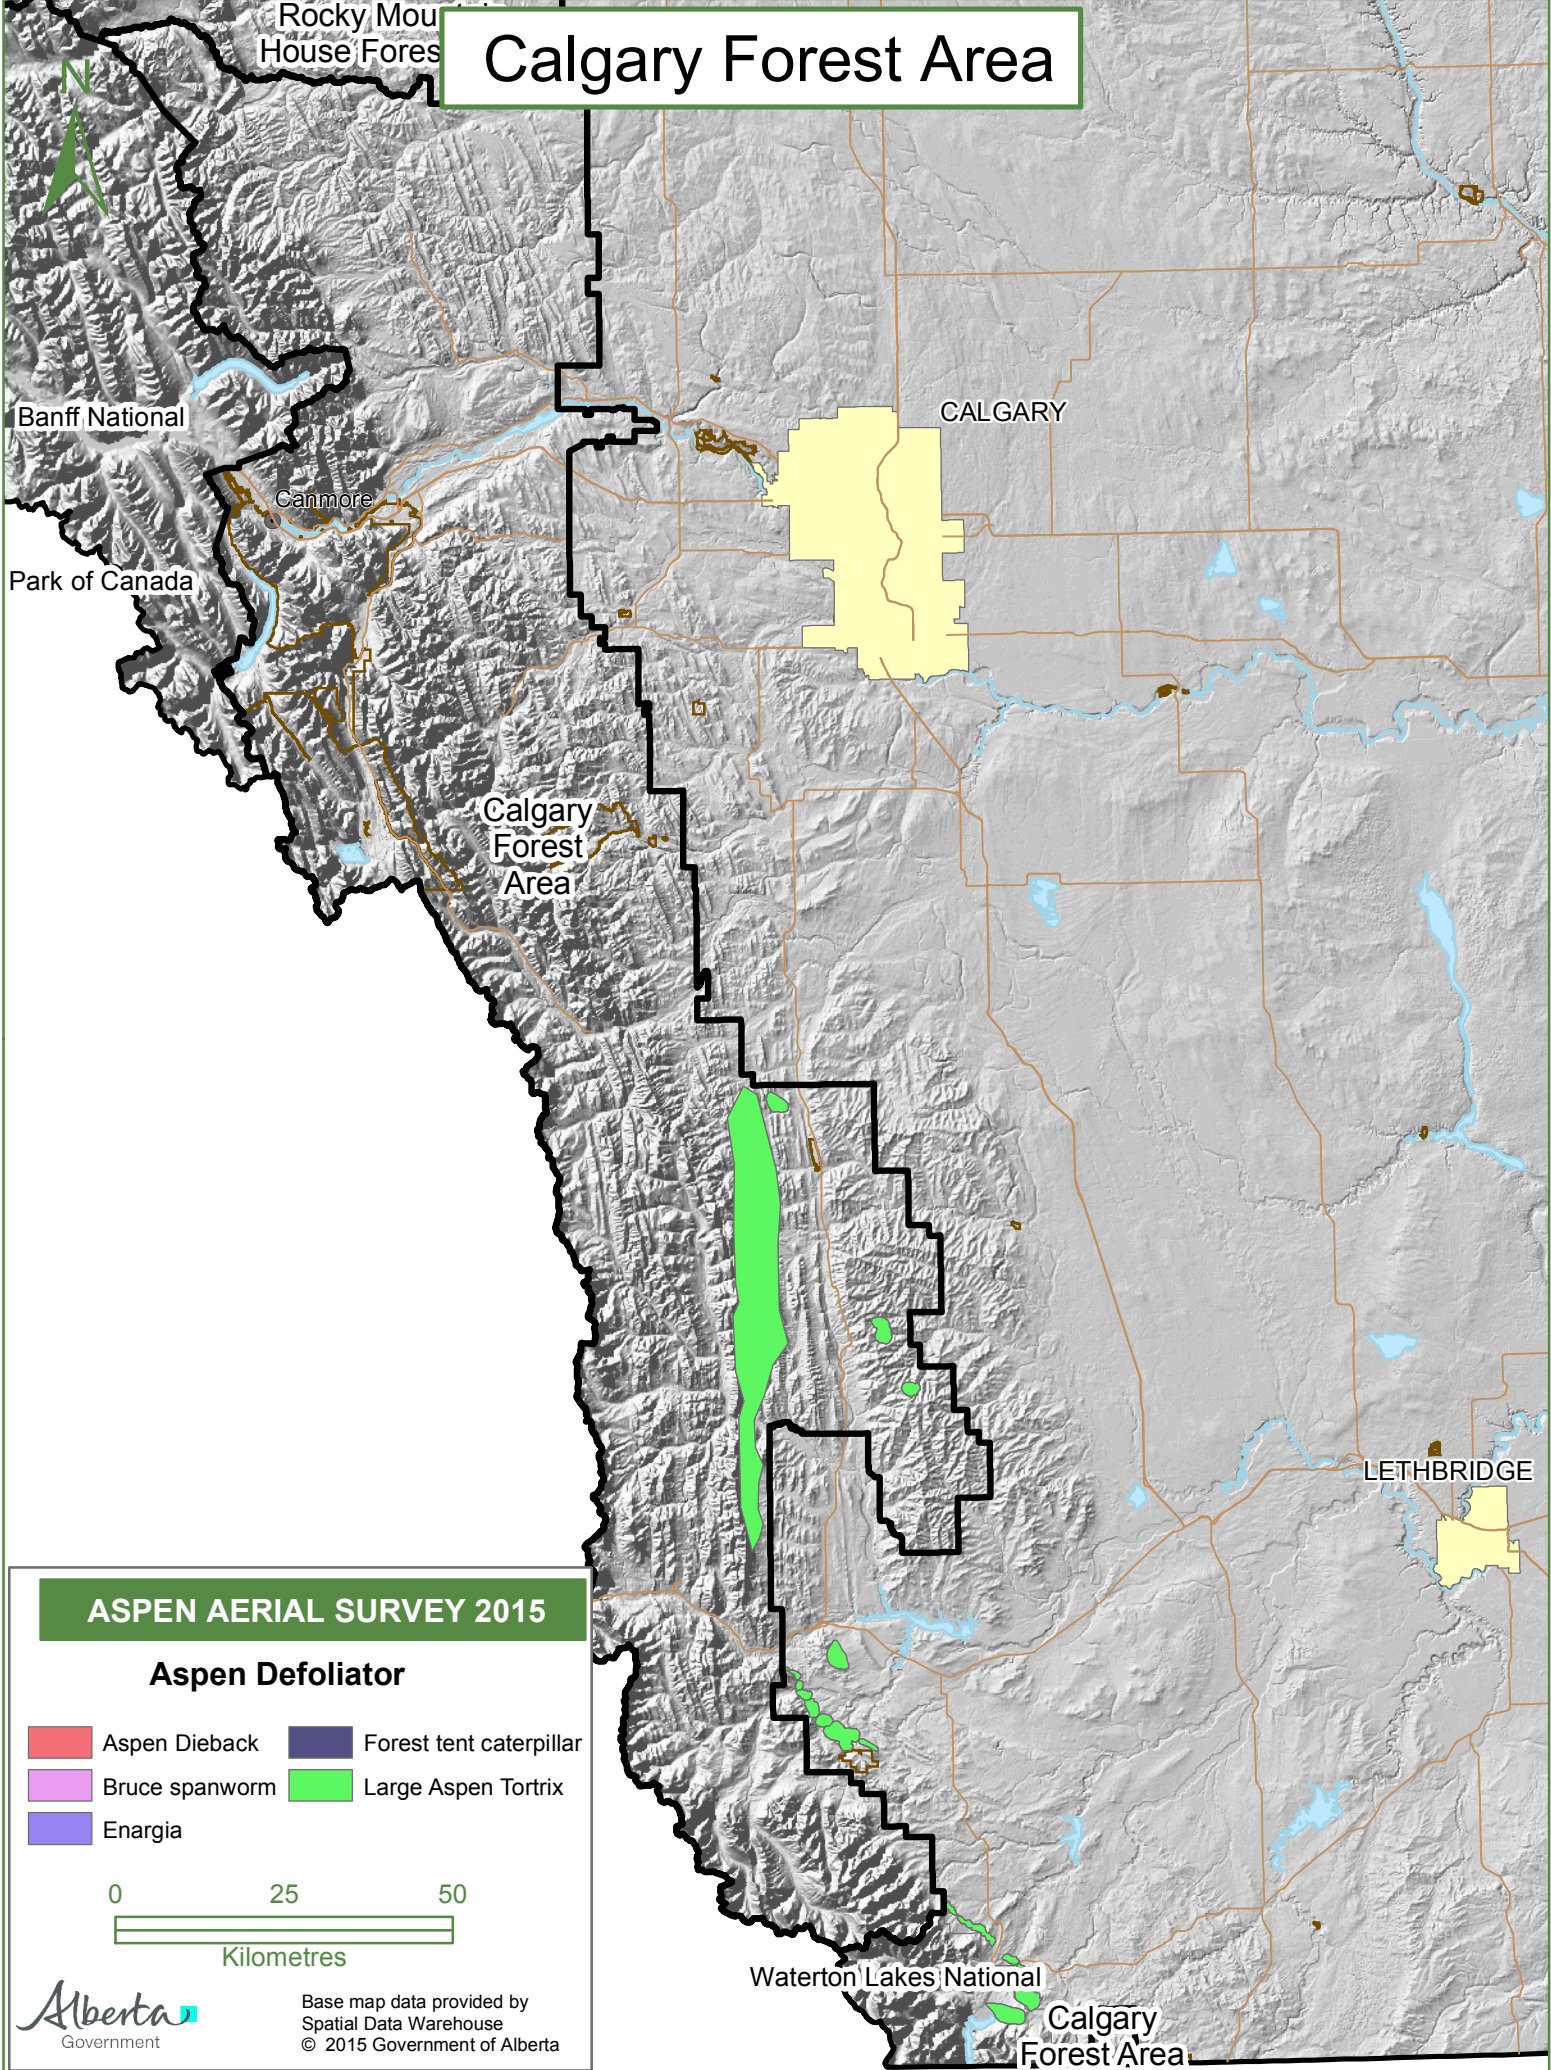

Calgary Forest Area

ASPEN AERIAL SURVEY 2015

Aspen Defoliator

- Aspen Dieback
- Bruce spanworm
- Enargia
- Forest tent caterpillar
- Large Aspen Tortrix